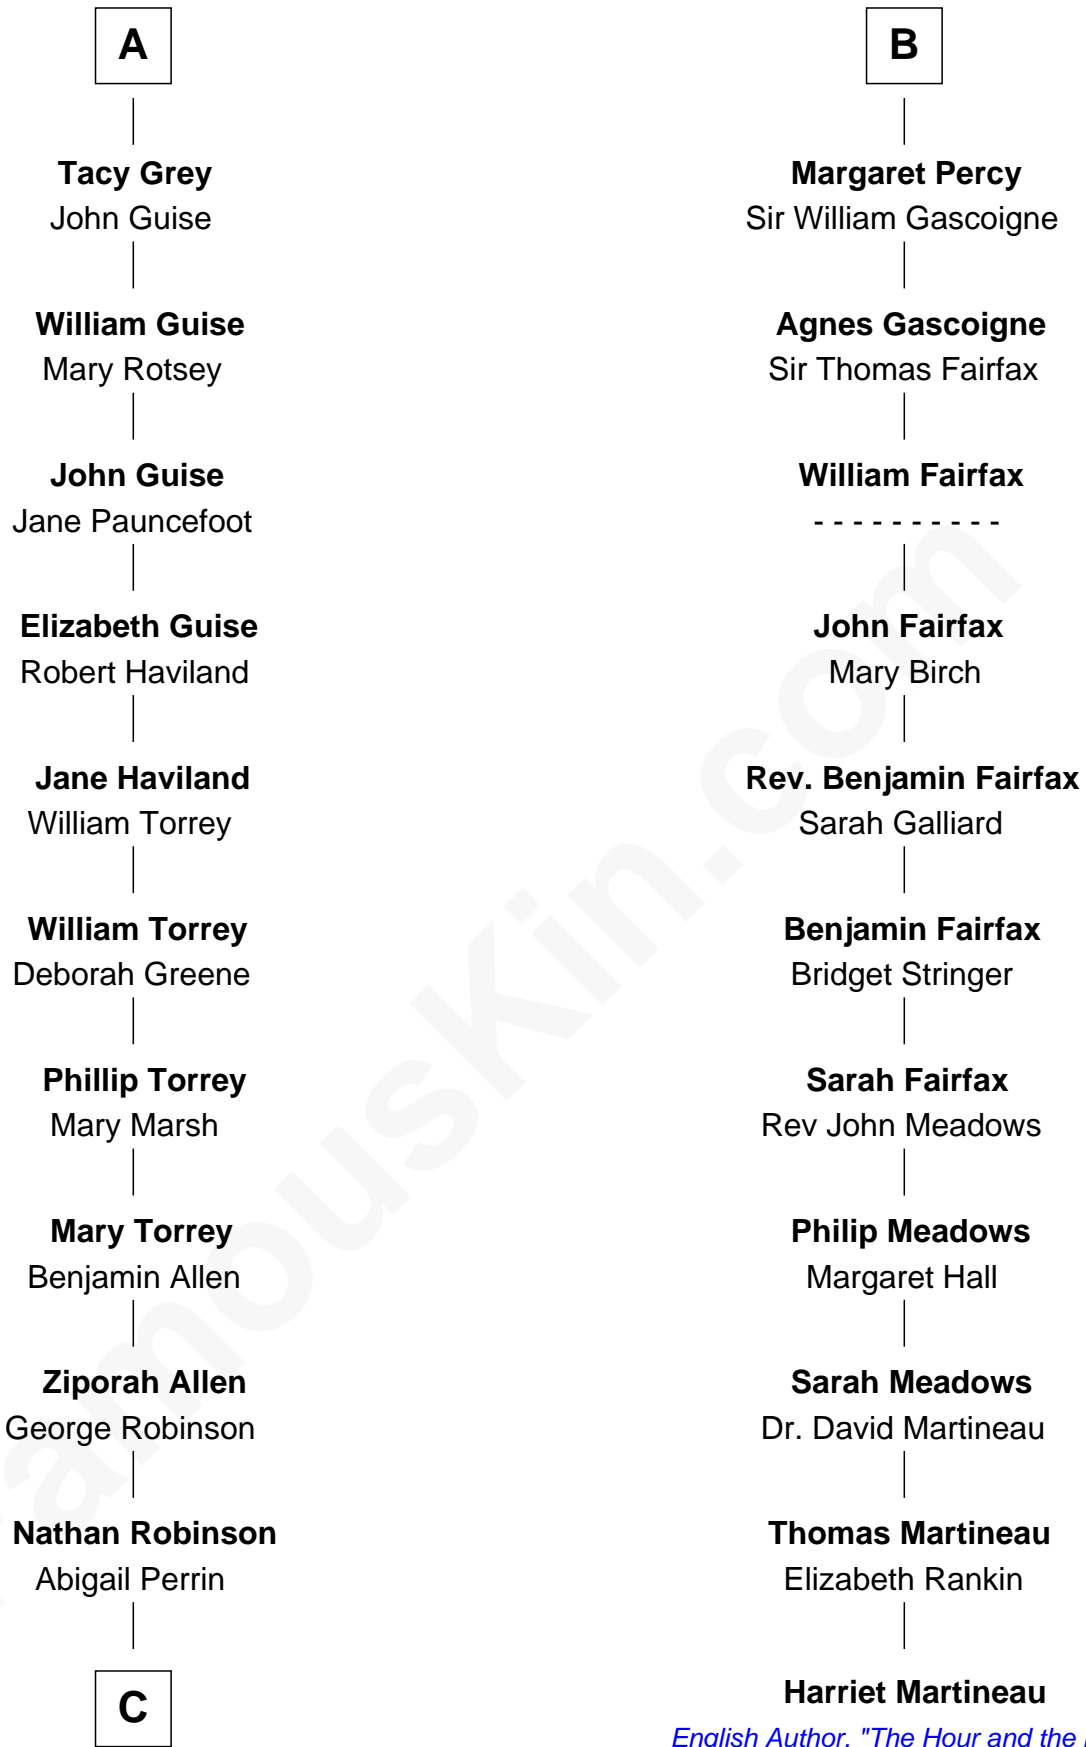

FamousKin.com Relationship Chart of

Raquel Welch

Movie Actress

17th cousin 4 times removed of

Harriet Martineau

Author of The Hour and the Man

C

Hannah Kent Robinson

Elbridge Gerry Hall

Justin Smith Hall

Sarah Mehitable Stanford

Emery Stanford Hall

Clara Louise Adams

Josephine Sarah Hall

Armando Carlos Tejada

Raquel Welch

aka Raquel Welch

FamousKin.com