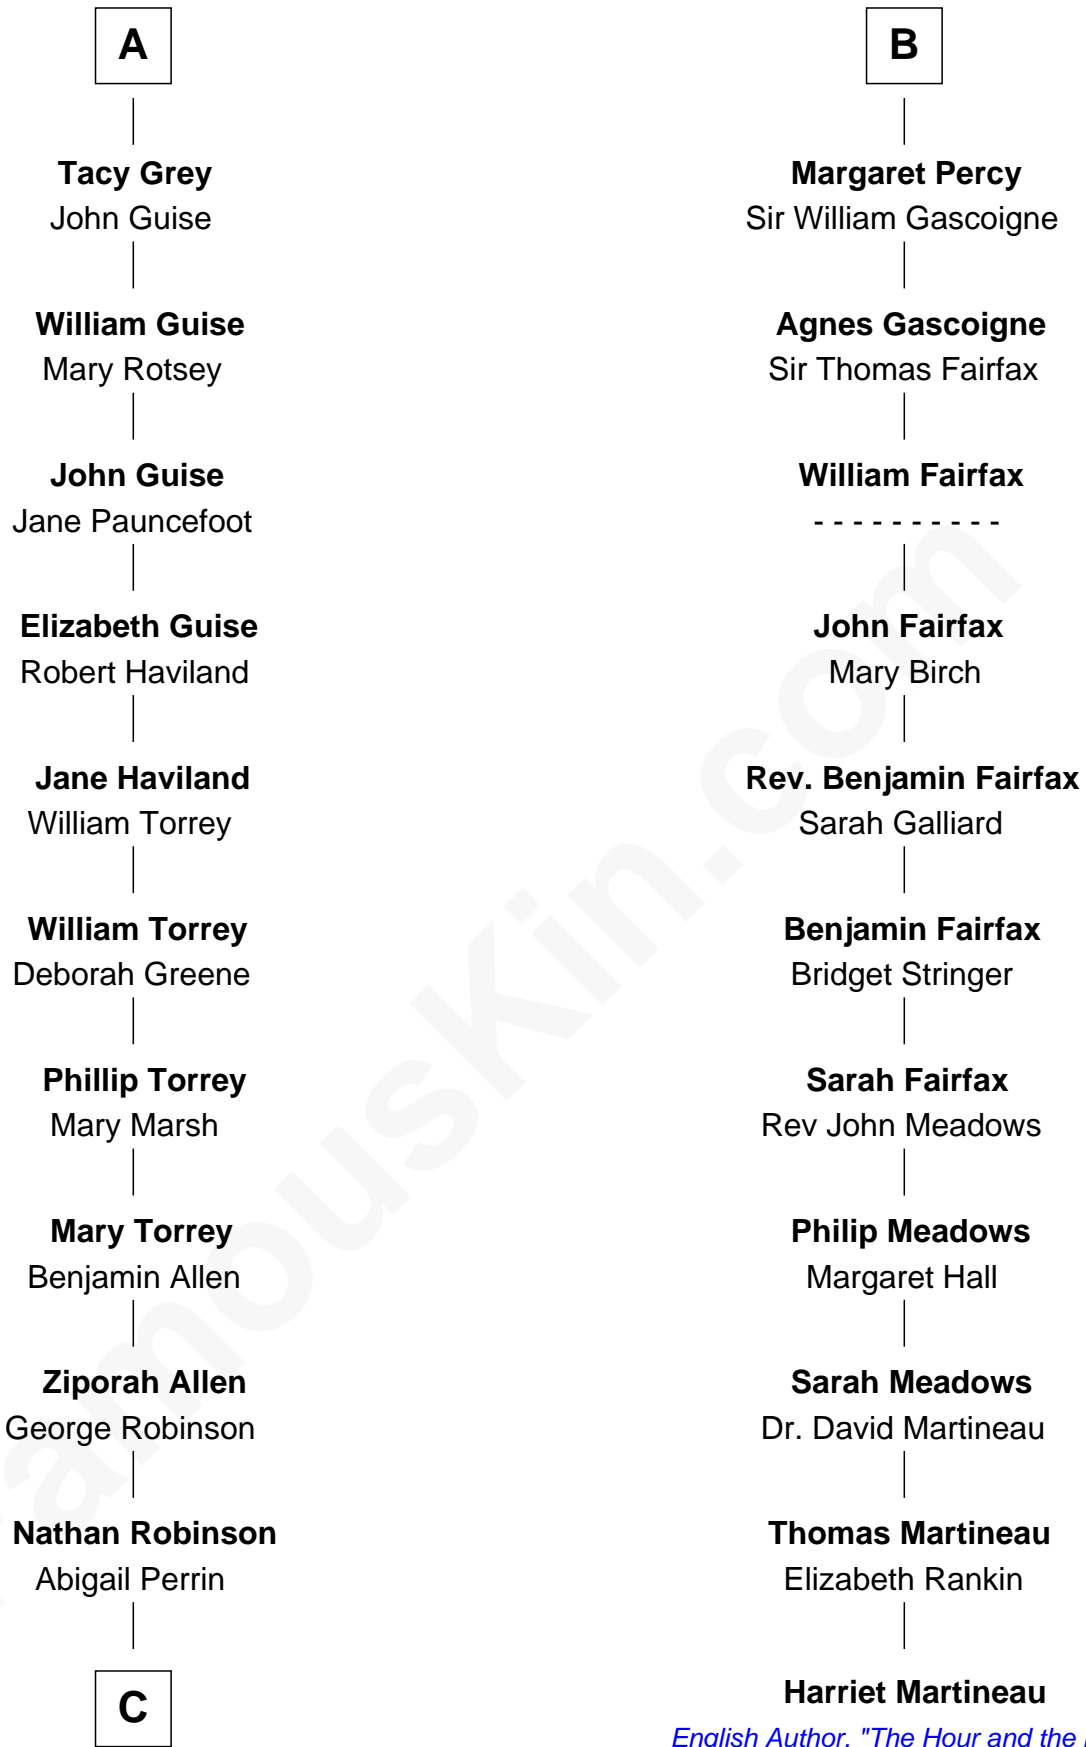

# FamousKin.com Relationship Chart of

**Raquel Welch**

*Movie Actress*

17th cousin 4 times removed of

**Harriet Martineau**

*Author of The Hour and the Man*

**Thomas de Clare**  
Juliana FitzMaurice

**Margaret de Clare**  
Bartholomew de Badlesmere

**Margery de Badlesmere**  
Sir William de Ros

**Thomas de Ros**  
Beatrice de Stafford

**Margaret de Ros**  
Sir Reynold Grey

**Sir John Grey**  
Constance de Holand

**Sir Edmund Grey**  
Katherine Percy

**Anne Grey**  
Sir John Grey

Probable

**A**

**Margaret de Clare**  
Bartholomew de Badlesmere

**Elizabeth de Badlesmere**  
Sir Edmund Mortimer

**Sir Roger de Mortimer**  
Philippa de Montagu

**Edmund Mortimer**  
Philippa Plantagenet

**Elizabeth Mortimer**  
Sir Henry Percy

**Sir Henry Percy**  
Eleanor Neville

**Sir Henry Percy**  
Eleanor Poynings

**B**

**C**

**Hannah Kent Robinson**

Elbridge Gerry Hall

**Justin Smith Hall**