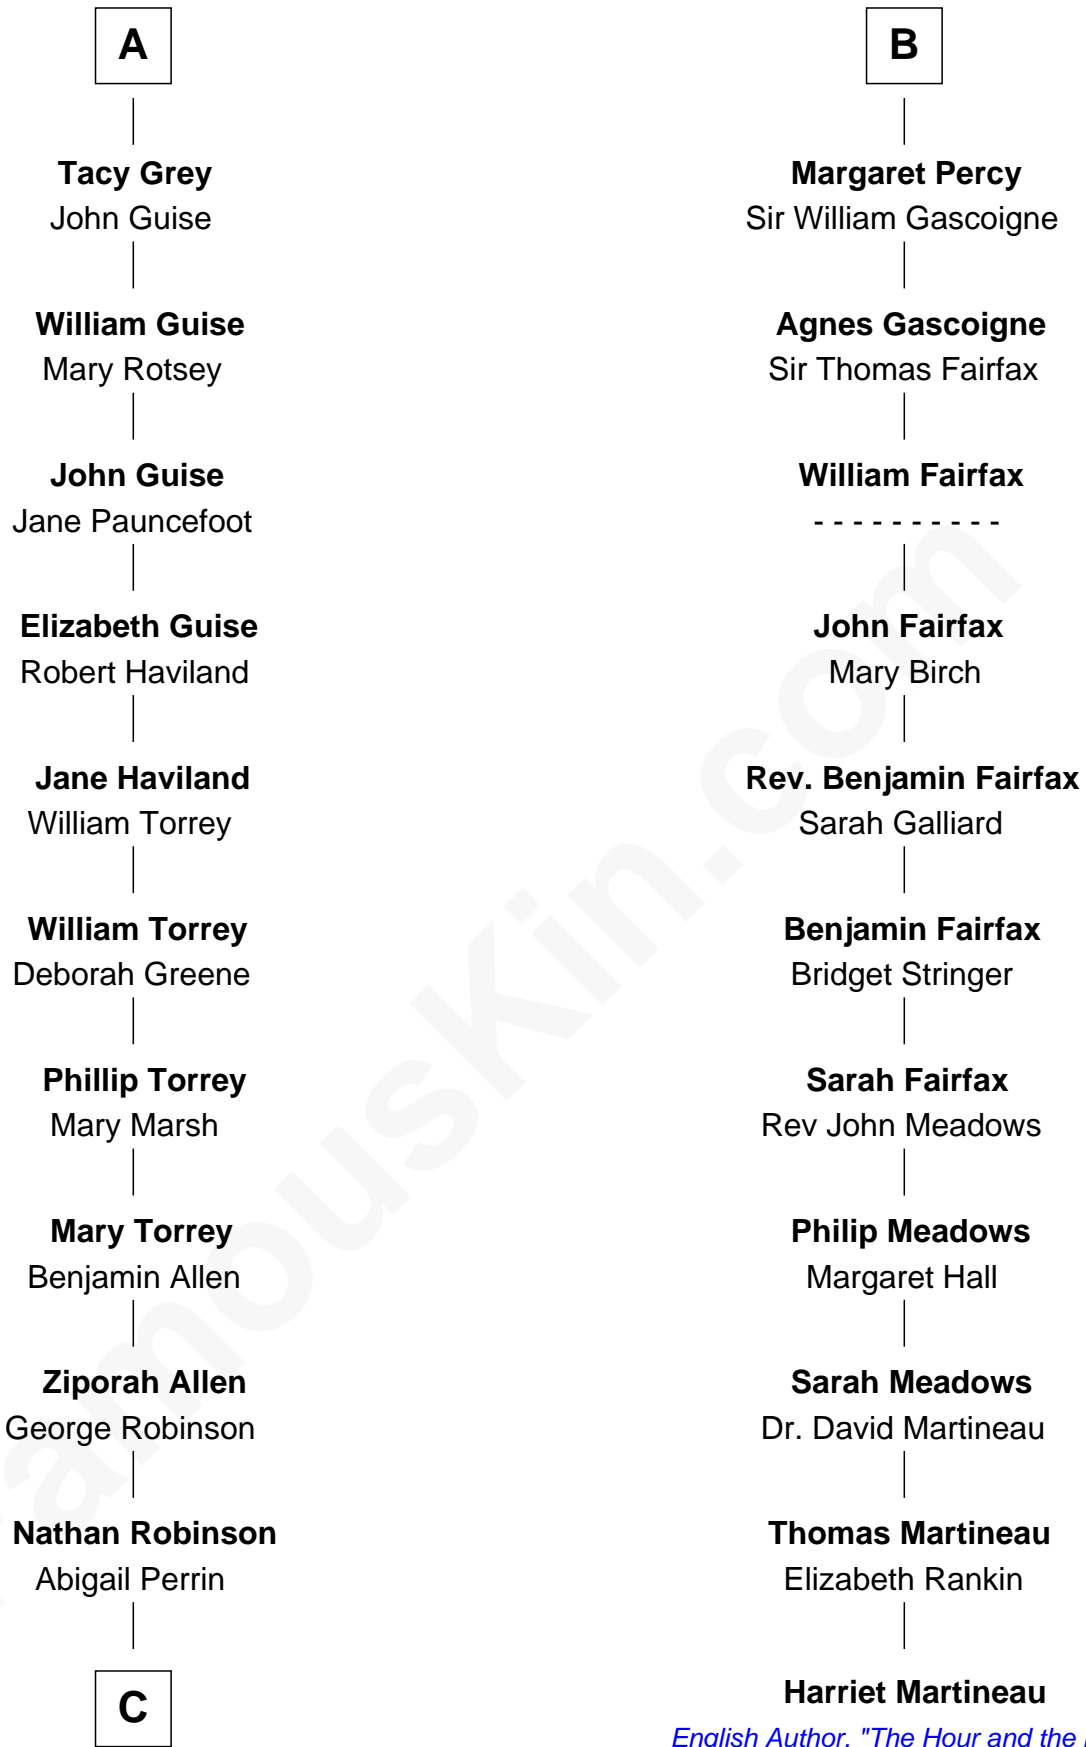

FamousKin.com Relationship Chart of

Raquel Welch

Movie Actress

17th cousin 4 times removed of

Harriet Martineau

Author of The Hour and the Man

Gunselm de Badlesmere

C

Hannah Kent Robinson

Elbridge Gerry Hall

Justin Smith Hall

Sarah Mehitable Stanford

Emery Stanford Hall

Clara Louise Adams

Josephine Sarah Hall

Armando Carlos Tejada

Raquel Welch

aka Raquel Welch