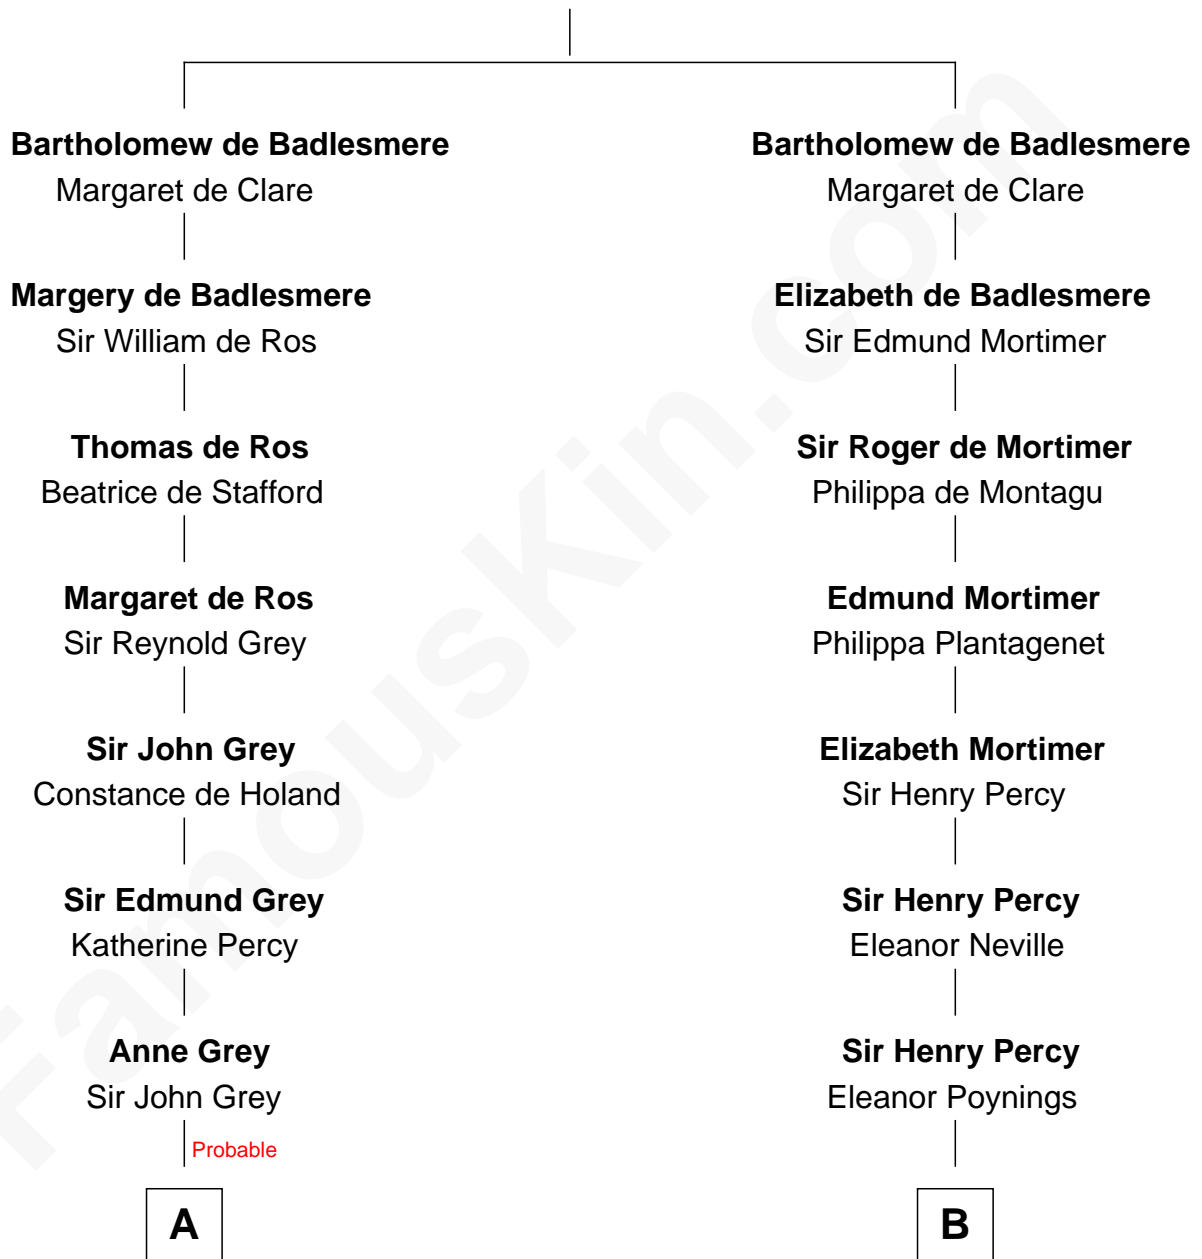

FamousKin.com Relationship Chart of

Raquel Welch

Movie Actress

17th cousin 4 times removed of

Harriet Martineau

Author of The Hour and the Man

Gunselm de Badlesmere

C

Hannah Kent Robinson

Elbridge Gerry Hall

Justin Smith Hall

Sarah Mehitable Stanford

Emery Stanford Hall

Clara Louise Adams

Josephine Sarah Hall

Armando Carlos Tejada

Raquel Welch

aka Raquel Welch