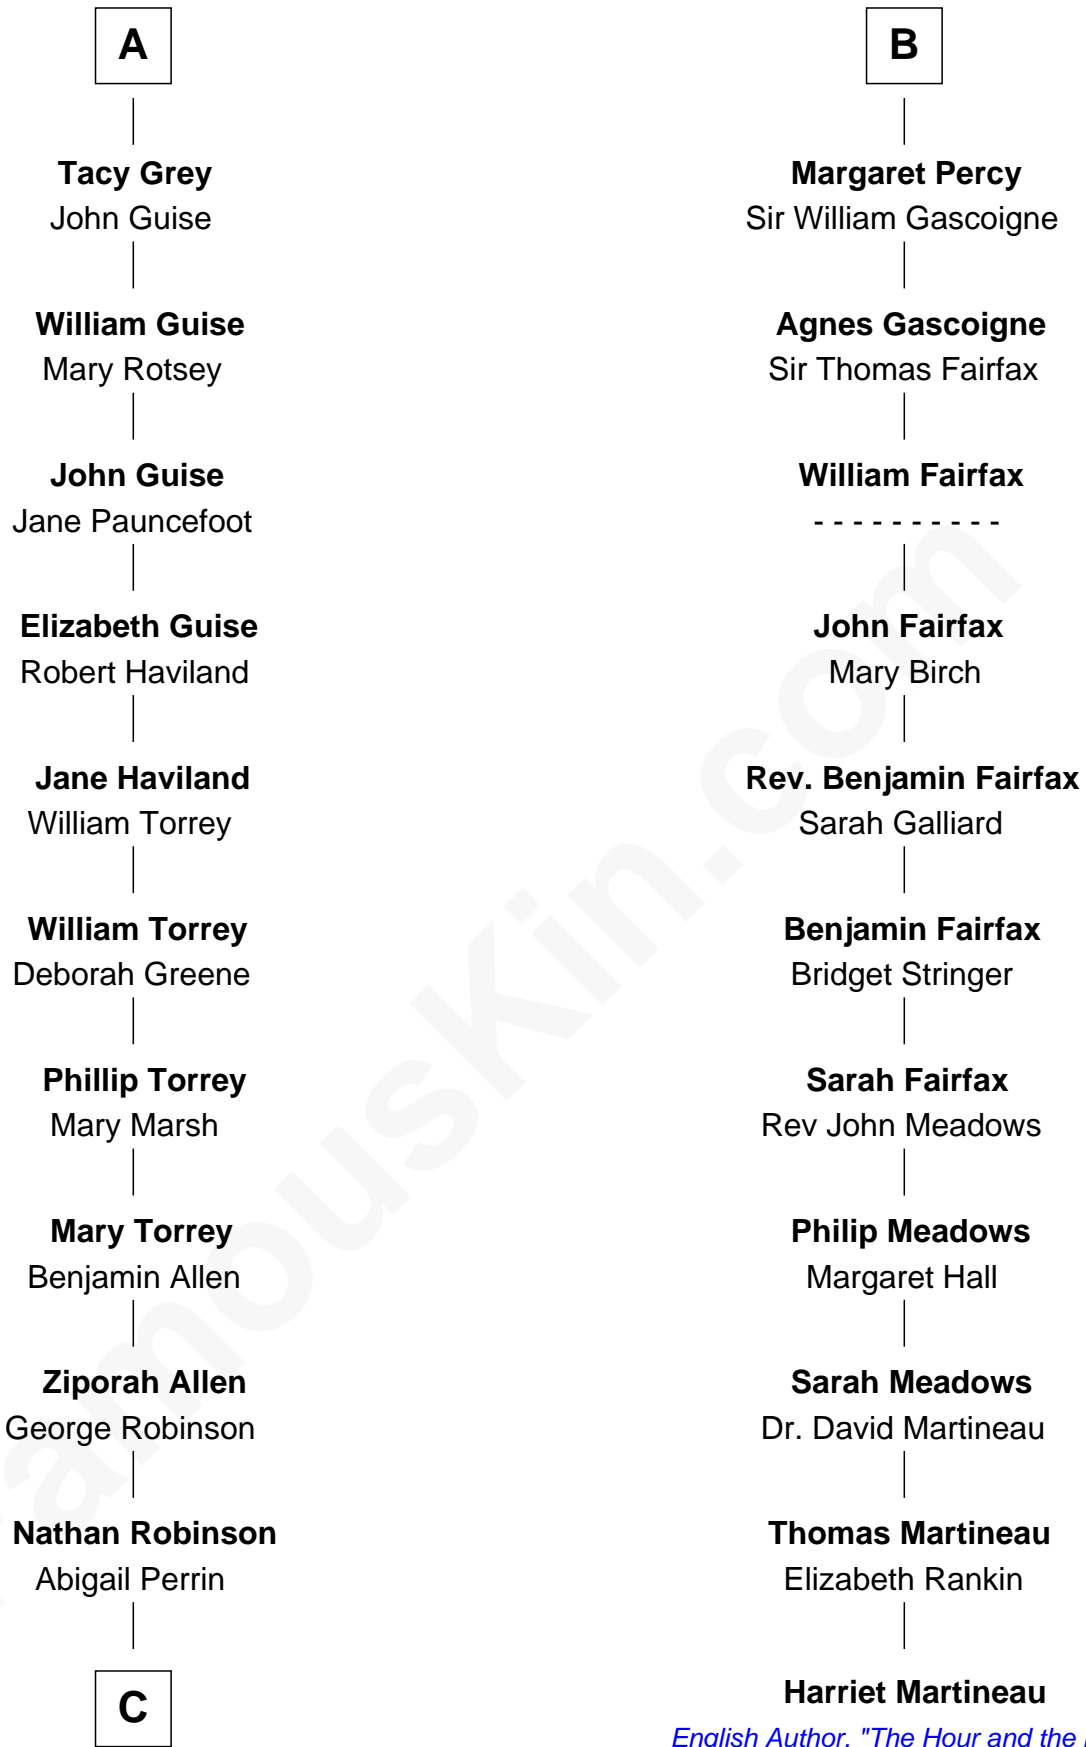

FamousKin.com Relationship Chart of

Raquel Welch

Movie Actress

17th cousin 4 times removed of

Harriet Martineau

Author of The Hour and the Man

C

Hannah Kent Robinson

Elbridge Gerry Hall

Justin Smith Hall

Sarah Mehitable Stanford

Emery Stanford Hall

Clara Louise Adams

Josephine Sarah Hall

Armando Carlos Tejada

Raquel Welch

aka Raquel Welch