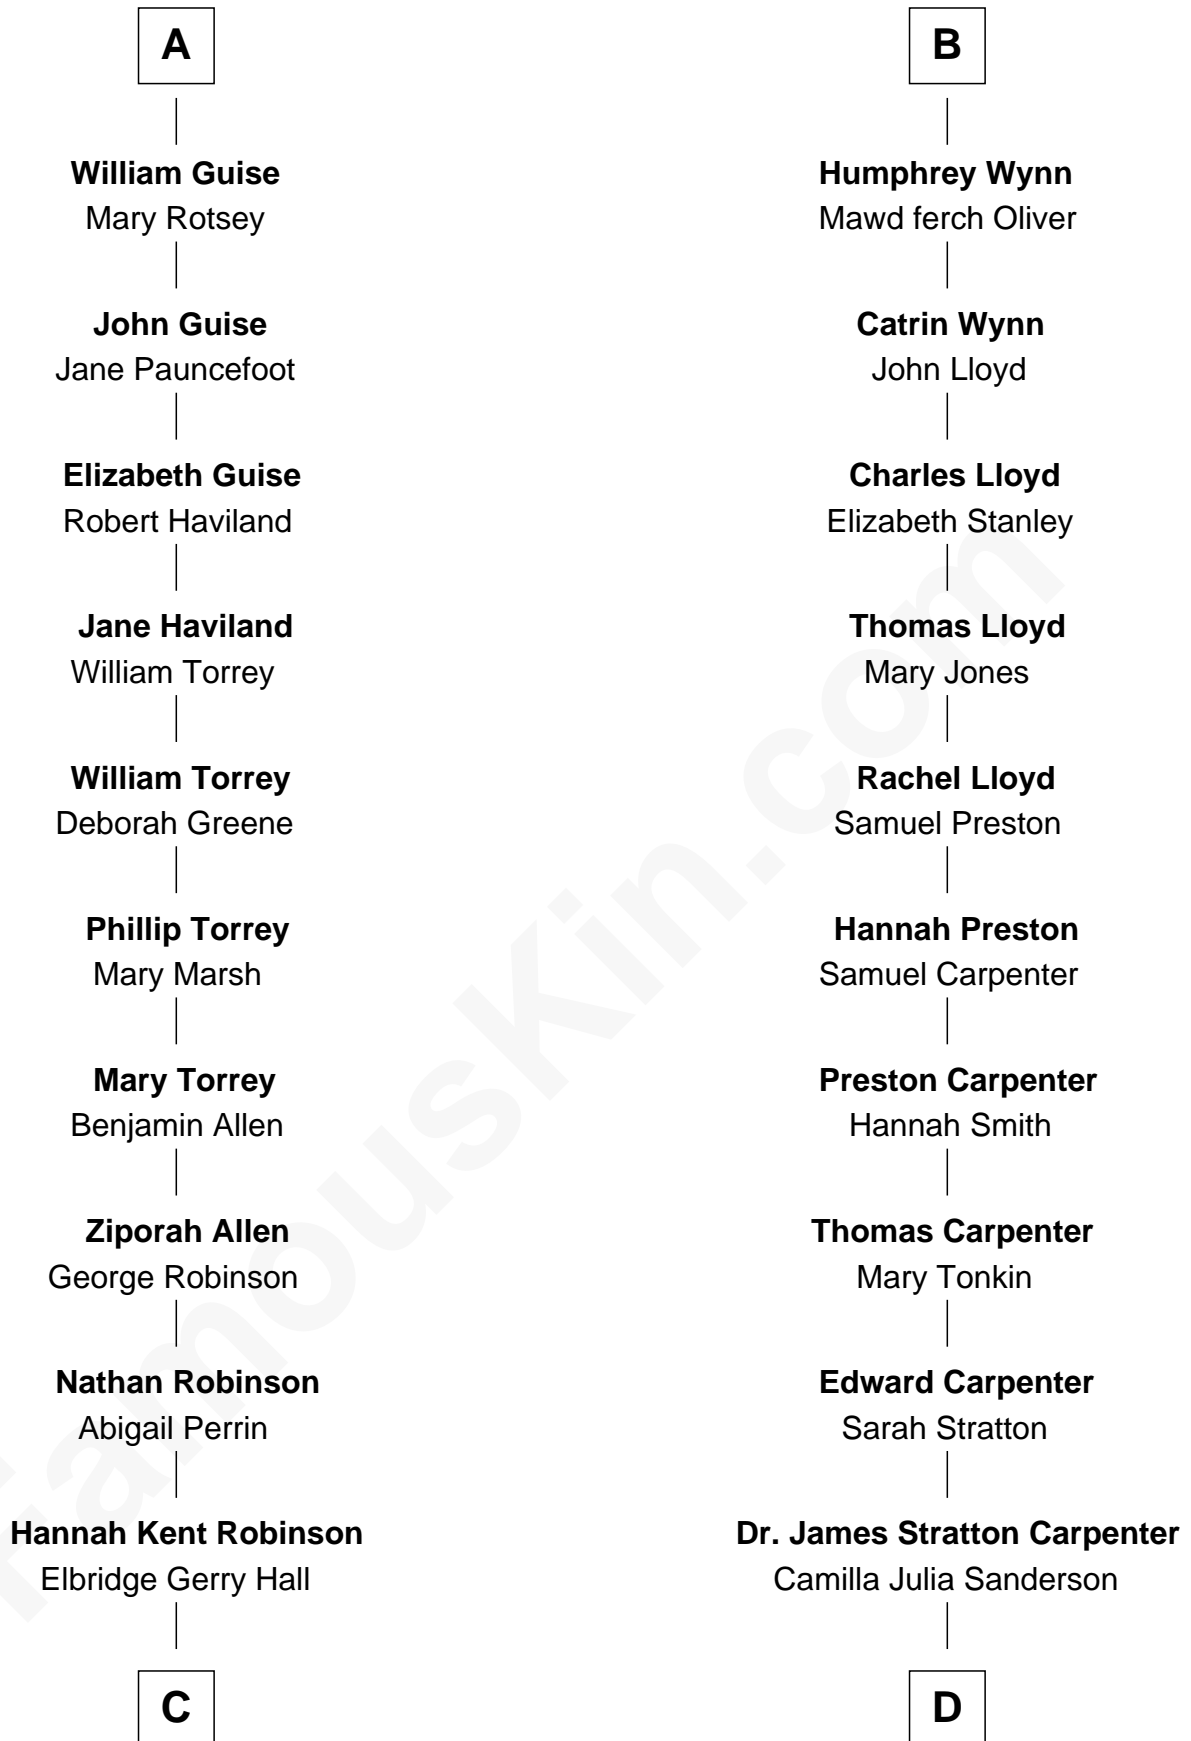

FamousKin.com
Relationship Chart of
Raquel Welch
Movie Actress

20th cousin 1 time removed of
Mary Chapin Carpenter
Singer and Songwriter

C

Justin Smith Hall
Sarah Mehitable Stanford

Emery Stanford Hall
Clara Louise Adams

Josephine Sarah Hall
Armando Carlos Tejada

Raquel Welch
aka Raquel Welch

D

Dr. John Thomas Carpenter
Eliza Adelaide Hill

Dr. James Stratton Carpenter
Lillian Louise Chapin

Chapin Carpenter
Ruth Smythe

Chapin Carpenter
Mary Bowie Robertson