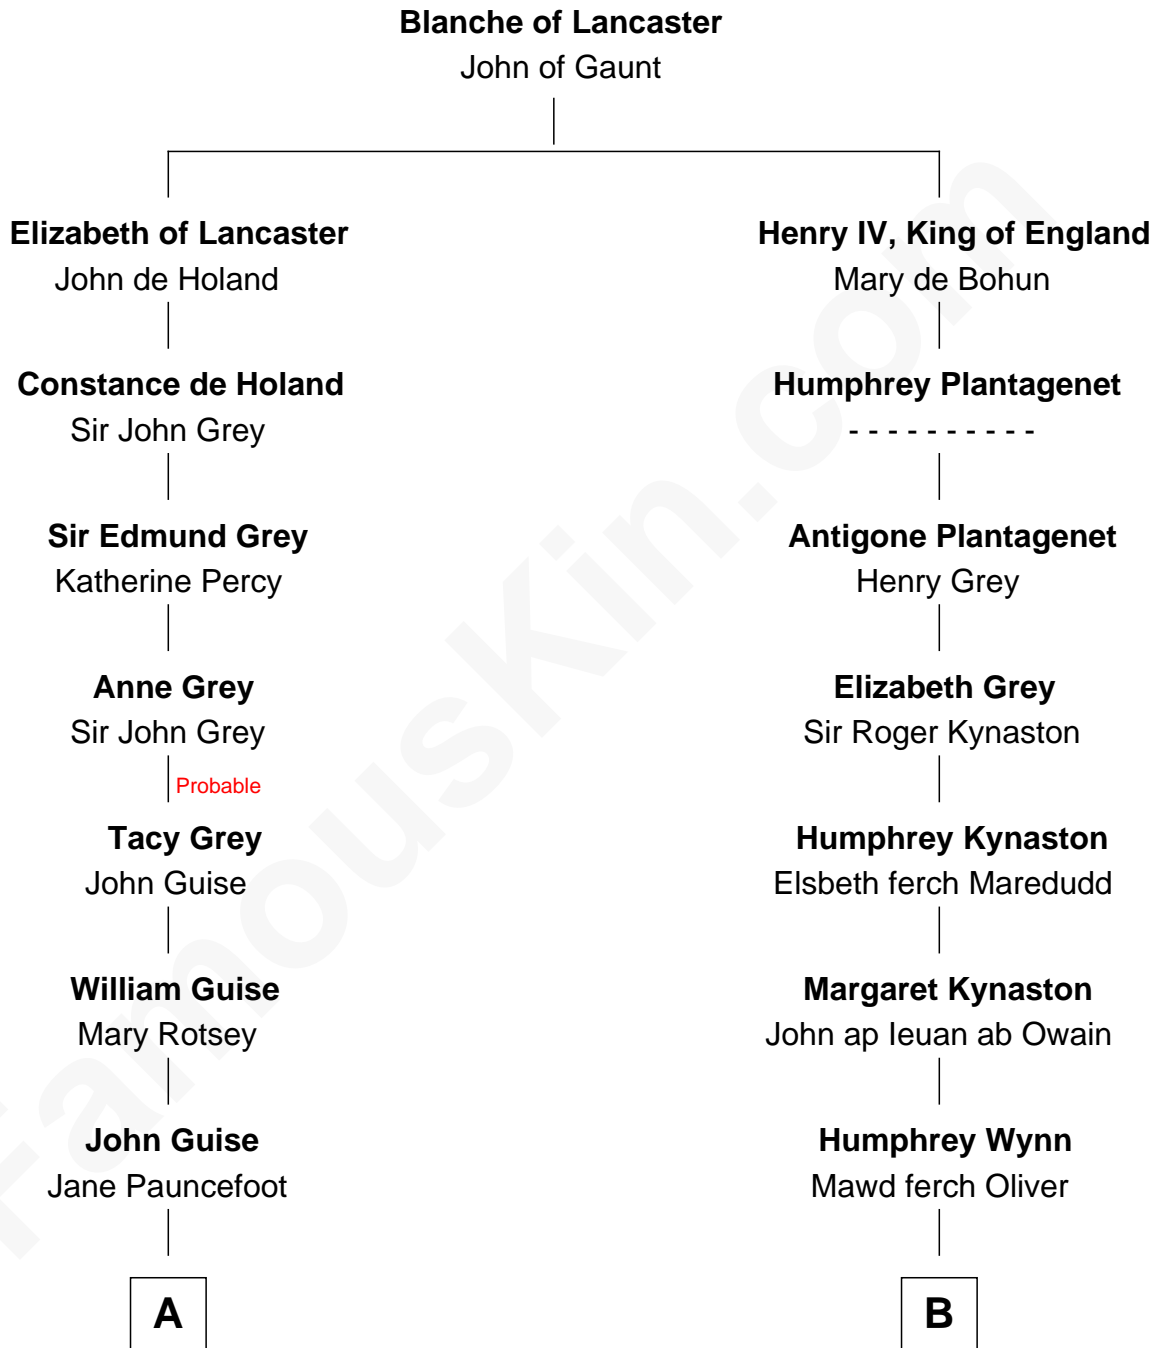

**FamousKin.com**  
**Relationship Chart of**  
**Raquel Welch**  
*Movie Actress*

18th cousin 2 times removed of  
**Mary Chapin Carpenter**  
*Singer and Songwriter*

**C**

**Josephine Sarah Hall**  
Armando Carlos Tejada

**Raquel Welch**  
*aka Raquel Welch*

**D**

**Dr. James Stratton Carpenter**  
Lillian Louise Chapin

**Chapin Carpenter**  
Ruth Smythe

**Chapin Carpenter**  
Mary Bowie Robertson

**Mary Chapin Carpenter**  
*Singer and Songwriter*