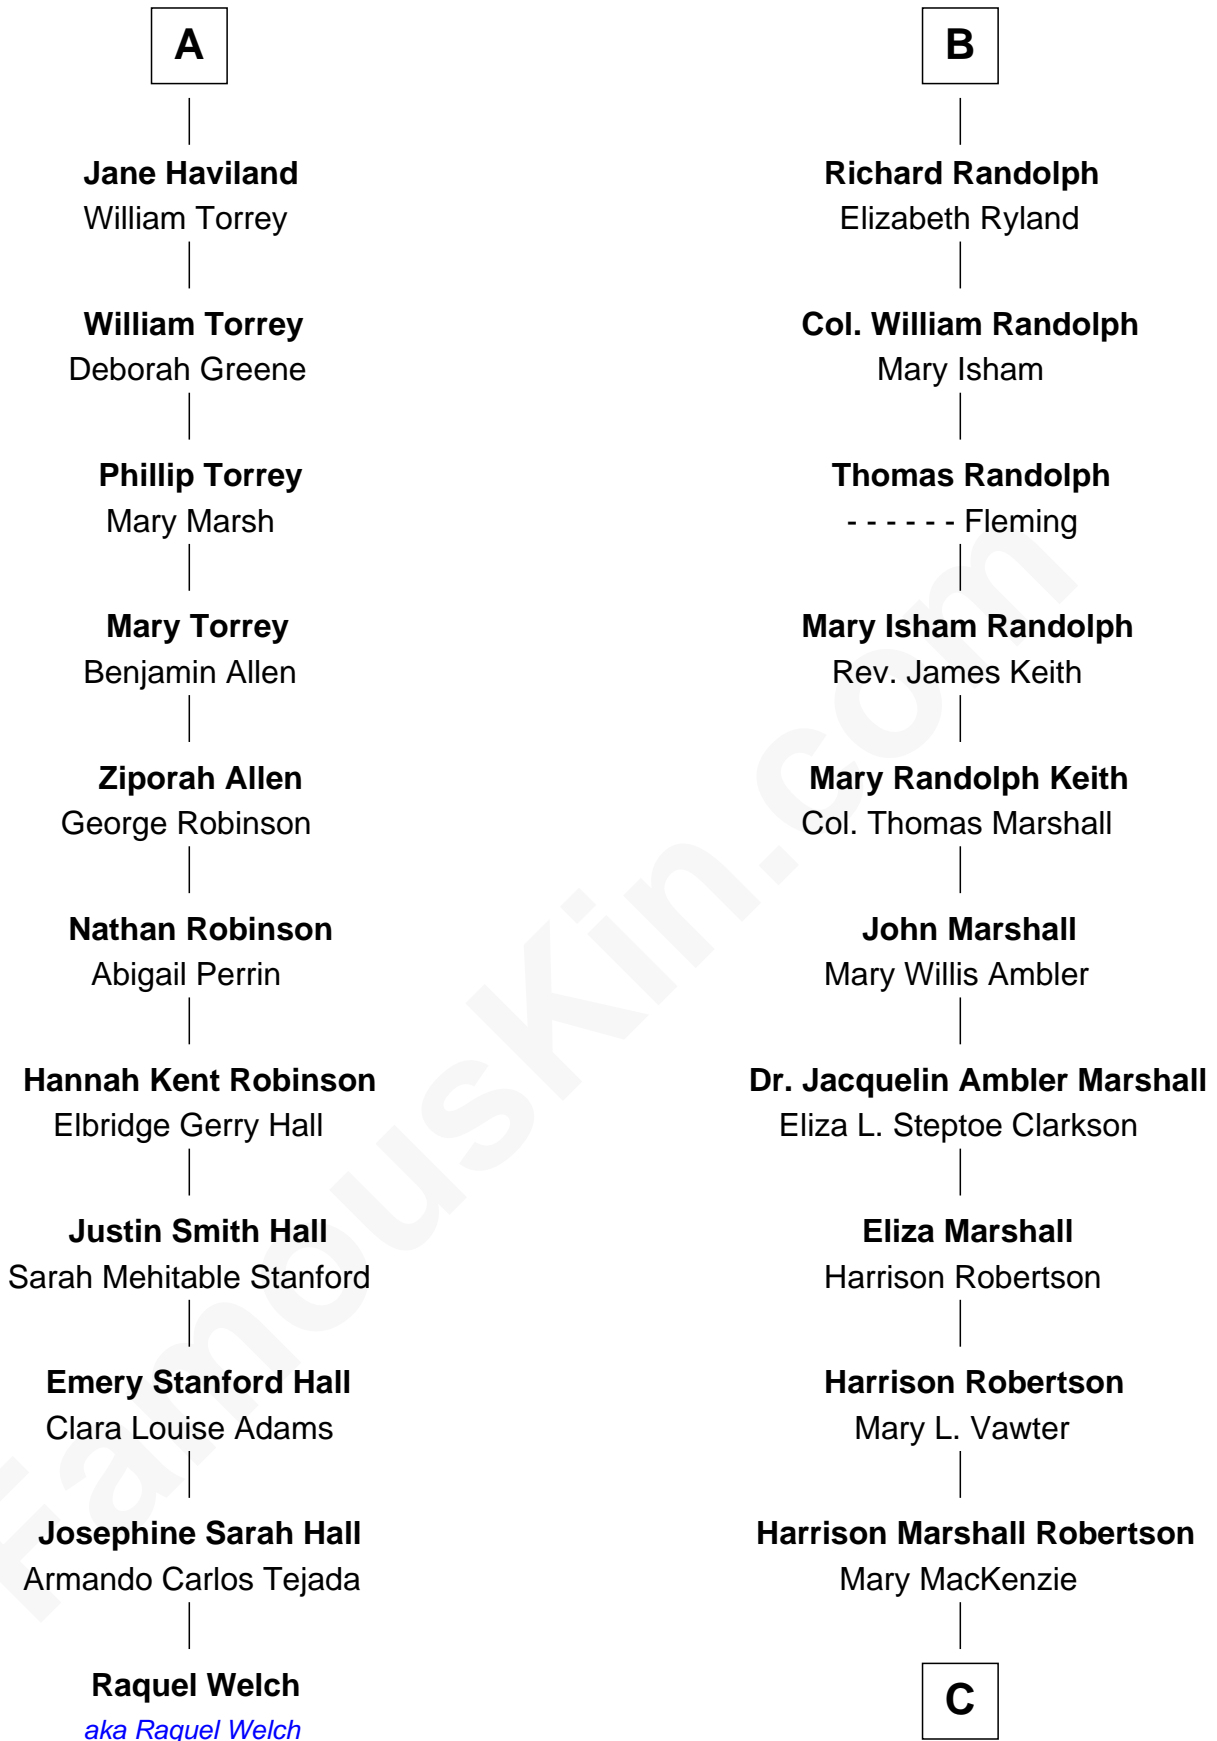

FamousKin.com Relationship Chart of

Raquel Welch

Movie Actress

17th cousin 1 time removed of

Mary Chapin Carpenter

Singer and Songwriter

Sir Ralph Neville

Joan Beaufort

Anne Tanfield

Clement Vincent

Elizabeth Vincent

Richard Lane

Dorothy Lane

William Randolph

B

C