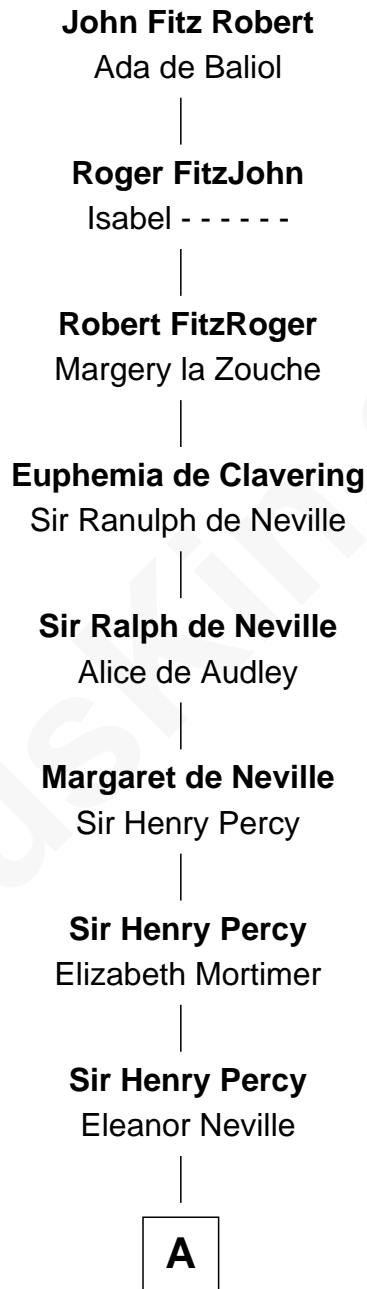

FamousKin.com Relationship Chart of

Raquel Welch

Movie Actress

22nd Great-granddaughter of

John Fitz Robert

Magna Carta Surety

A

|
Katherine Percy
Sir Edmund Grey

|
Anne Grey
Sir John Grey

| Probable

|
Tacy Grey
John Guise

|
William Guise
Mary Rotsey

|
John Guise
Jane Pauncefoot

|
Elizabeth Guise
Robert Haviland

|
Jane Haviland
William Torrey

|
William Torrey
Deborah Greene