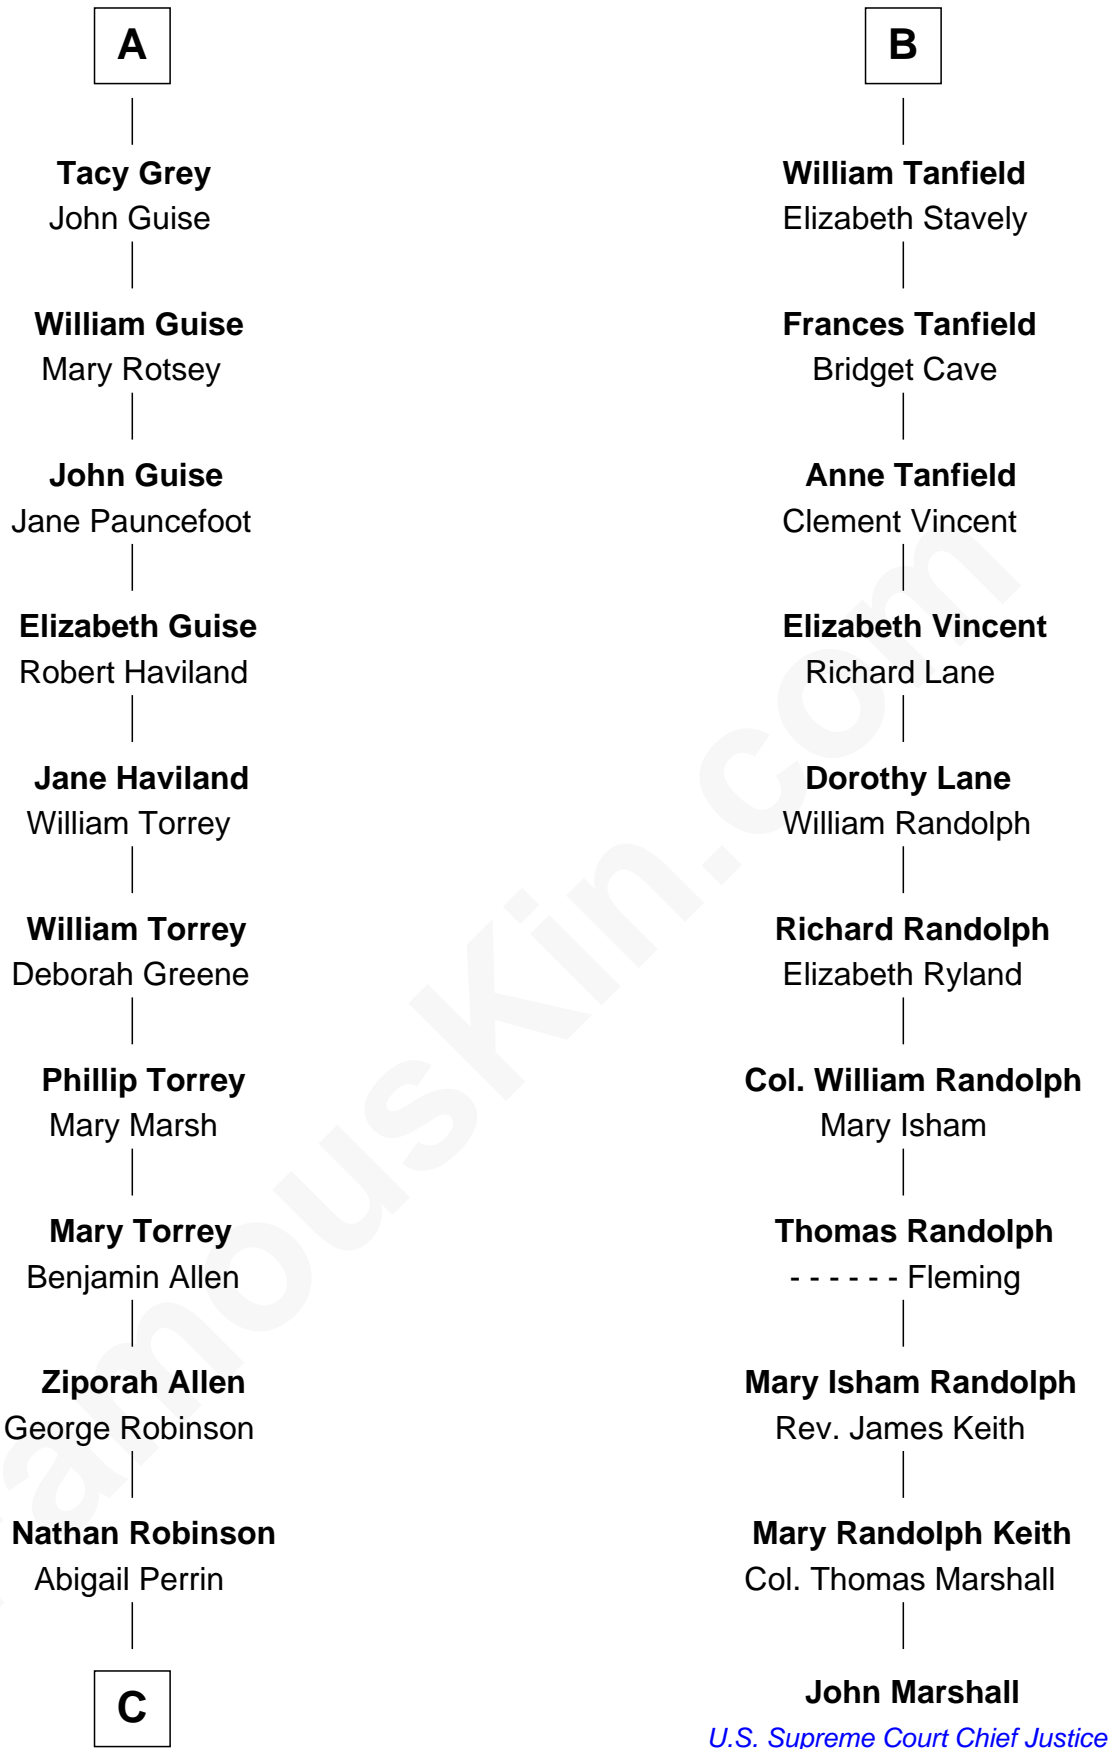

# FamousKin.com Relationship Chart of

**Raquel Welch**  
Movie Actress

17th cousin 4 times removed of

**John Marshall**

4th Chief Justice of the U.S. Supreme Court

**C**

**Hannah Kent Robinson**

Elbridge Gerry Hall

**Justin Smith Hall**

Sarah Mehitable Stanford

**Emery Stanford Hall**

Clara Louise Adams

**Josephine Sarah Hall**

Armando Carlos Tejada

**Raquel Welch**

*aka Raquel Welch*