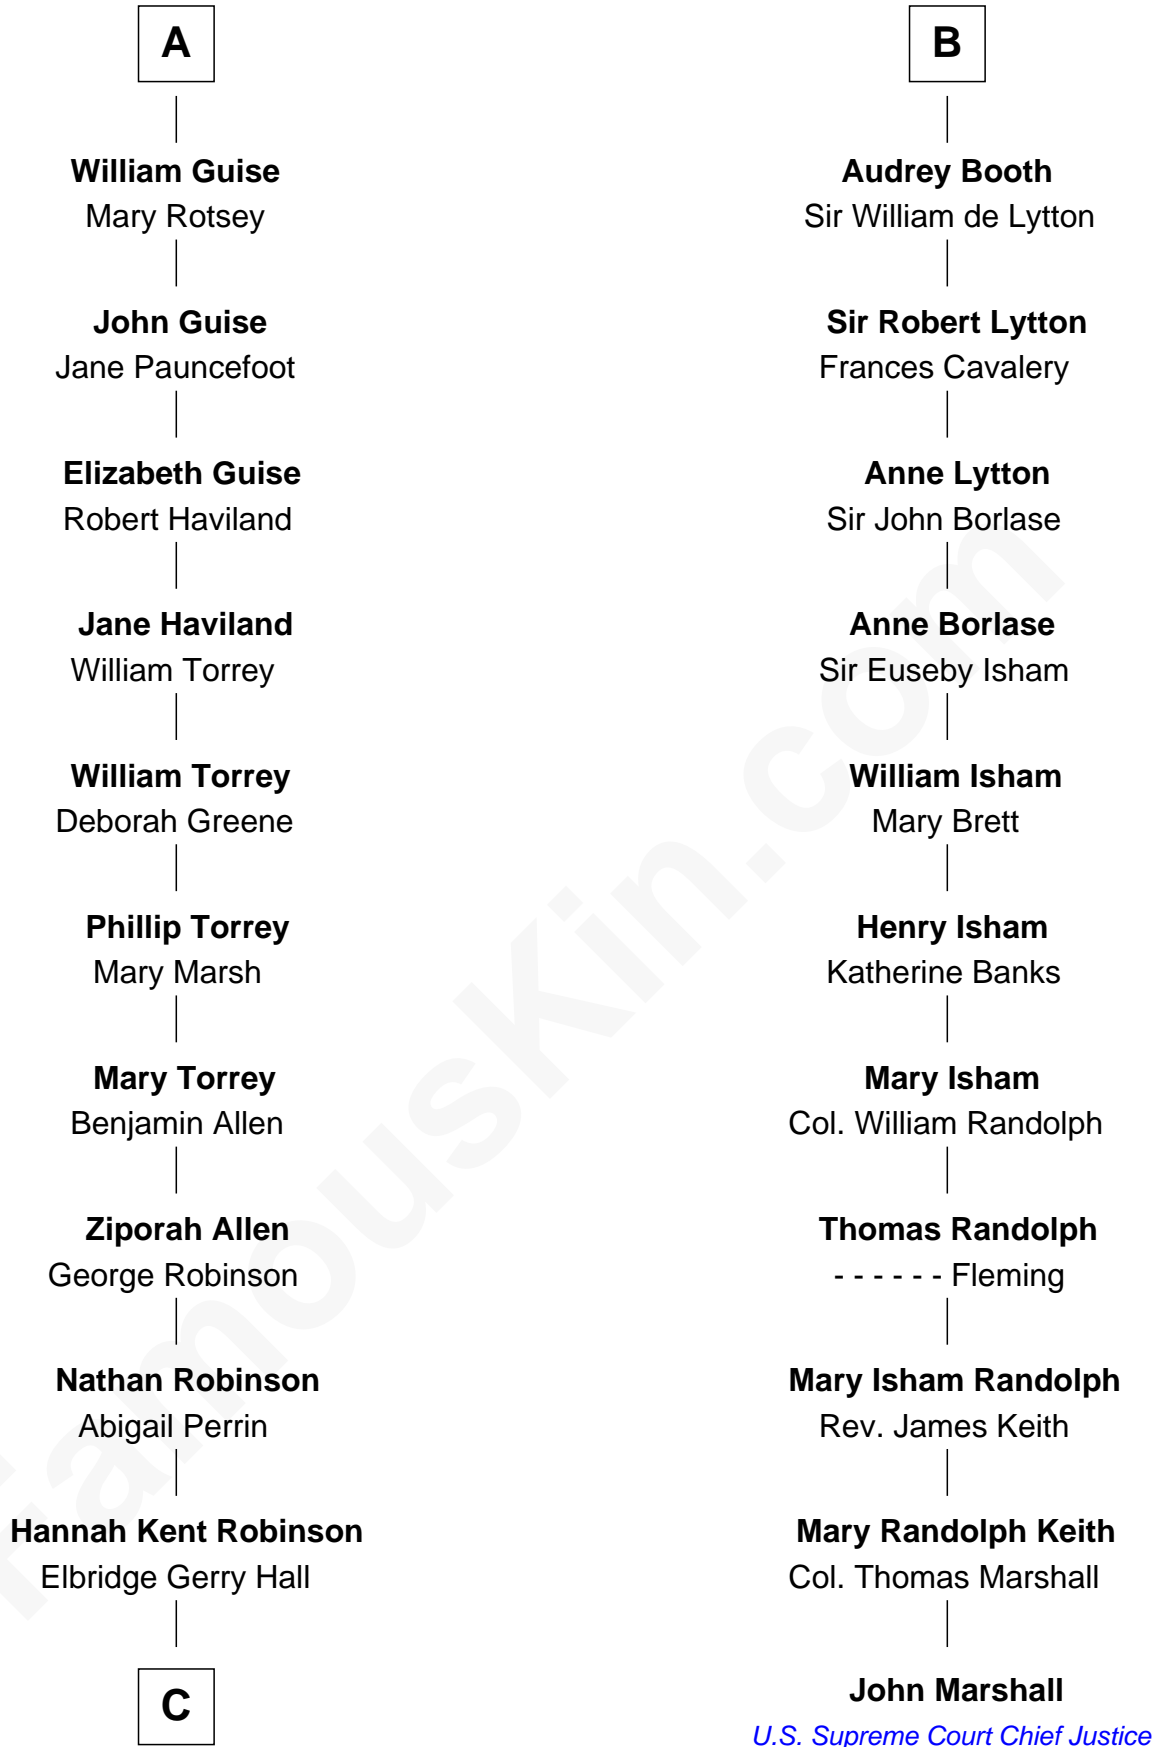

# FamousKin.com Relationship Chart of

**Raquel Welch**  
Movie Actress

17th cousin 3 times removed of

**John Marshall**

4th Chief Justice of the U.S. Supreme Court

**C**

Justin Smith Hall  
Sarah Mehitable Stanford

Emery Stanford Hall  
Clara Louise Adams

Josephine Sarah Hall  
Armando Carlos Tejada

Raquel Welch  
*aka Raquel Welch*

FamousKin.com