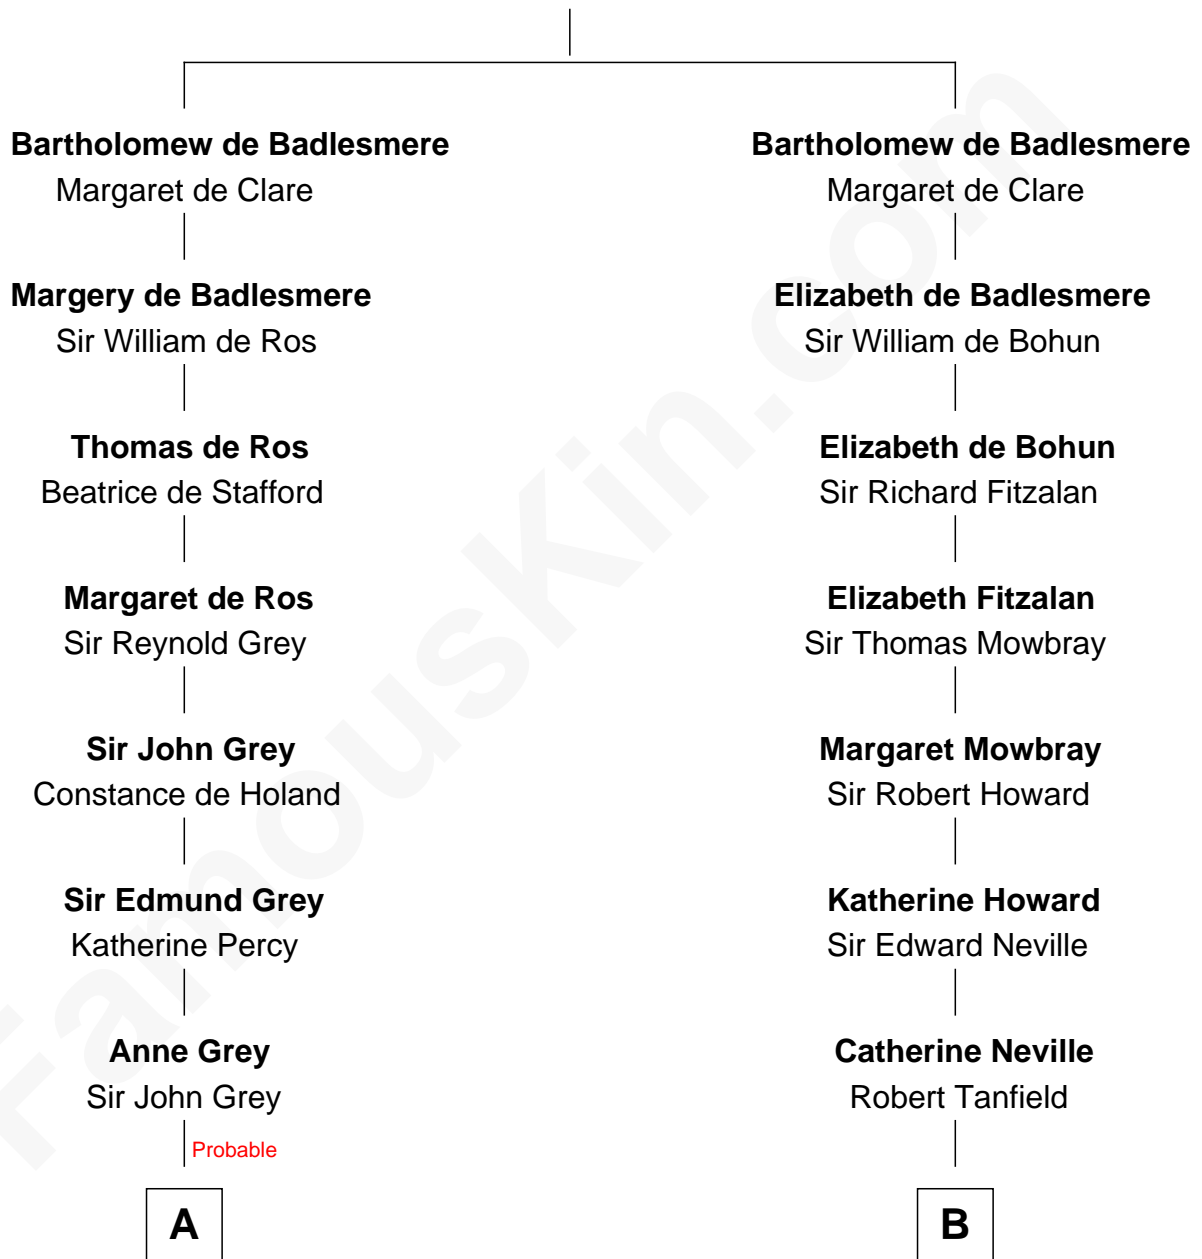

FamousKin.com Relationship Chart of

Raquel Welch
Movie Actress

17th cousin 4 times removed of

John Marshall

4th Chief Justice of the U.S. Supreme Court

Gunselm de Badlesmere

C

Hannah Kent Robinson

Elbridge Gerry Hall

Justin Smith Hall

Sarah Mehitable Stanford

Emery Stanford Hall

Clara Louise Adams

Josephine Sarah Hall

Armando Carlos Tejada

Raquel Welch

aka Raquel Welch