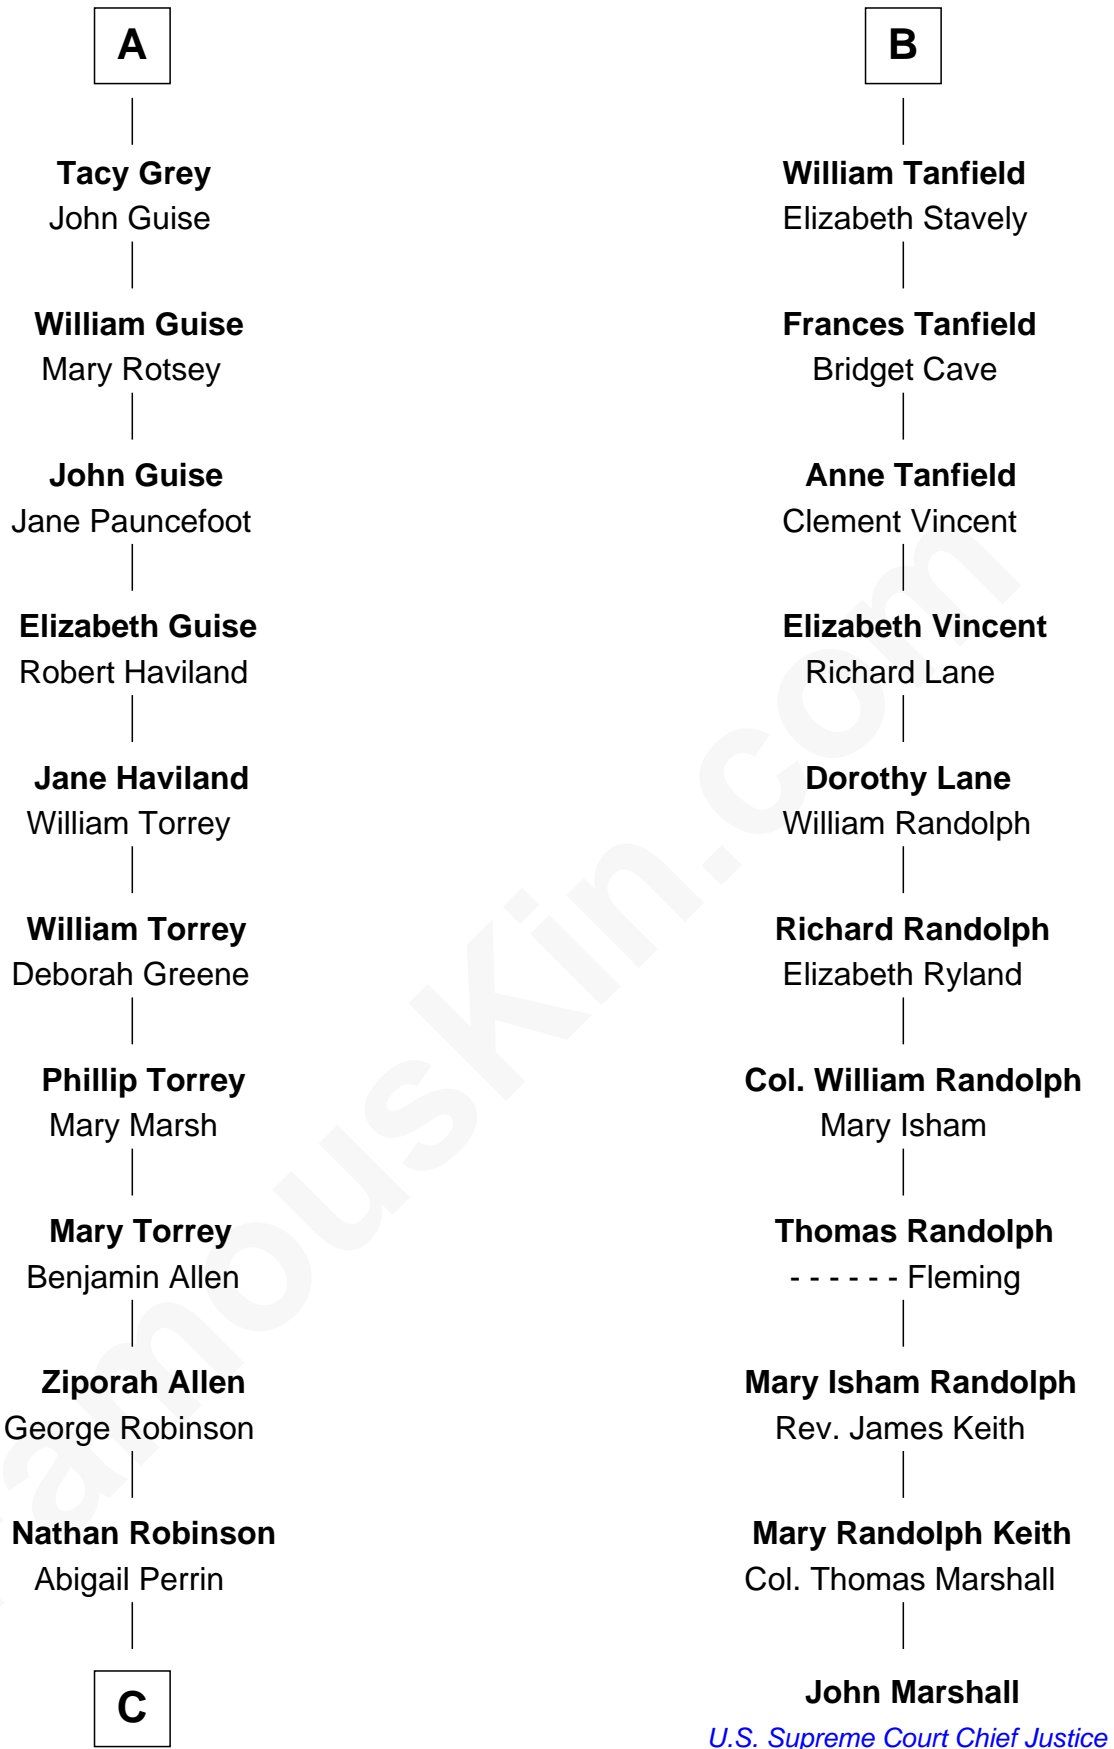

FamousKin.com Relationship Chart of

Raquel Welch
Movie Actress

17th cousin 4 times removed of

John Marshall

4th Chief Justice of the U.S. Supreme Court

Gunselm de Badlesmere

C

Hannah Kent Robinson