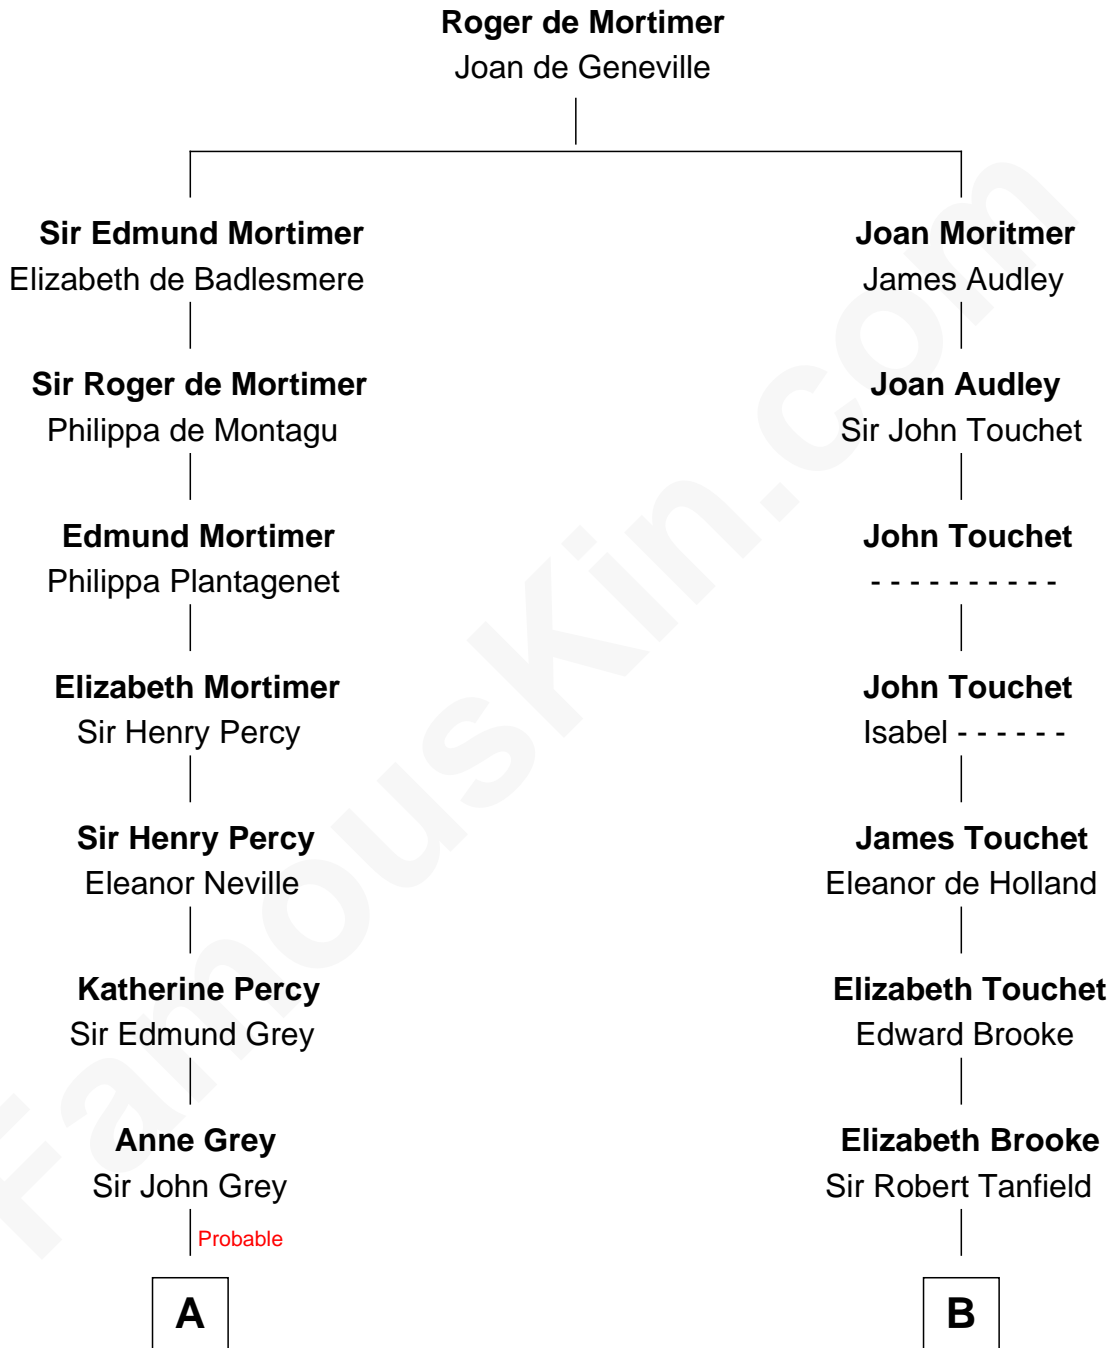

# FamousKin.com Relationship Chart of

**Raquel Welch**  
Movie Actress

18th cousin 3 times removed of

**John Marshall**

4th Chief Justice of the U.S. Supreme Court

**C**

**Hannah Kent Robinson**

Elbridge Gerry Hall

**Justin Smith Hall**

Sarah Mehitable Stanford

**Emery Stanford Hall**

Clara Louise Adams

**Josephine Sarah Hall**

Armando Carlos Tejada

**Raquel Welch**

*aka Raquel Welch*

**D**

**Mary Randolph Keith**

Col. Thomas Marshall

**John Marshall**

*U.S. Supreme Court Chief Justice*

FamousKin.com