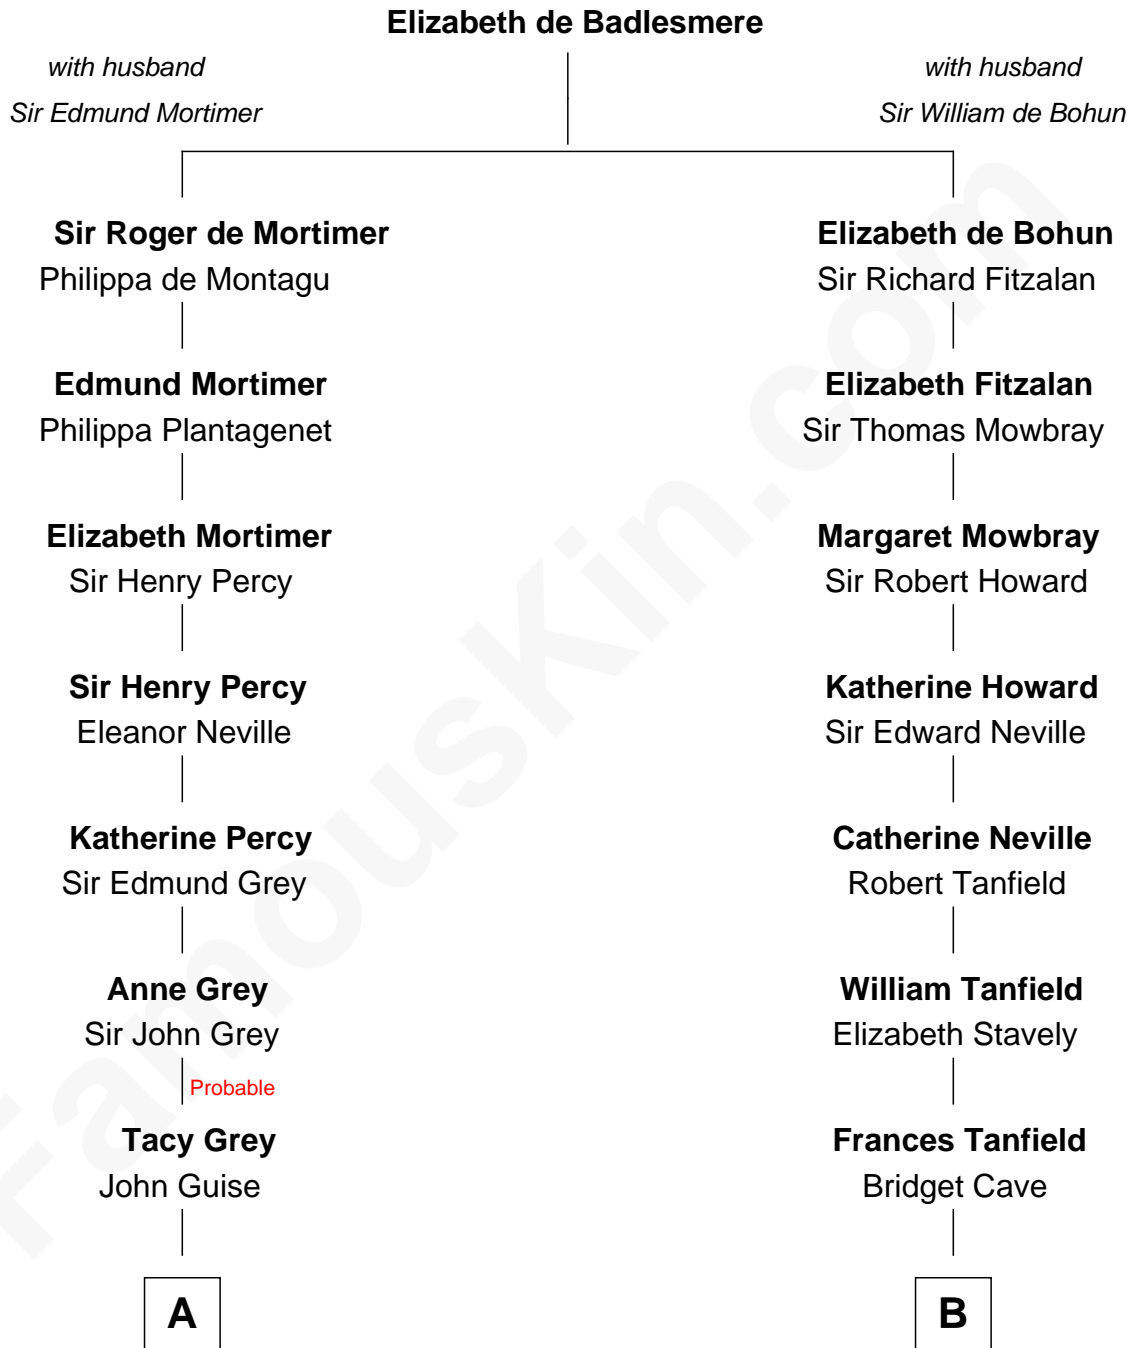

FamousKin.com Relationship Chart of

Raquel Welch
Movie Actress

15th cousin 5 times removed of

John Marshall

4th Chief Justice of the U.S. Supreme Court

C

Justin Smith Hall
Sarah Mehitable Stanford

Emery Stanford Hall
Clara Louise Adams

Josephine Sarah Hall
Armando Carlos Tejada

Raquel Welch
aka Raquel Welch

FamousKin.com