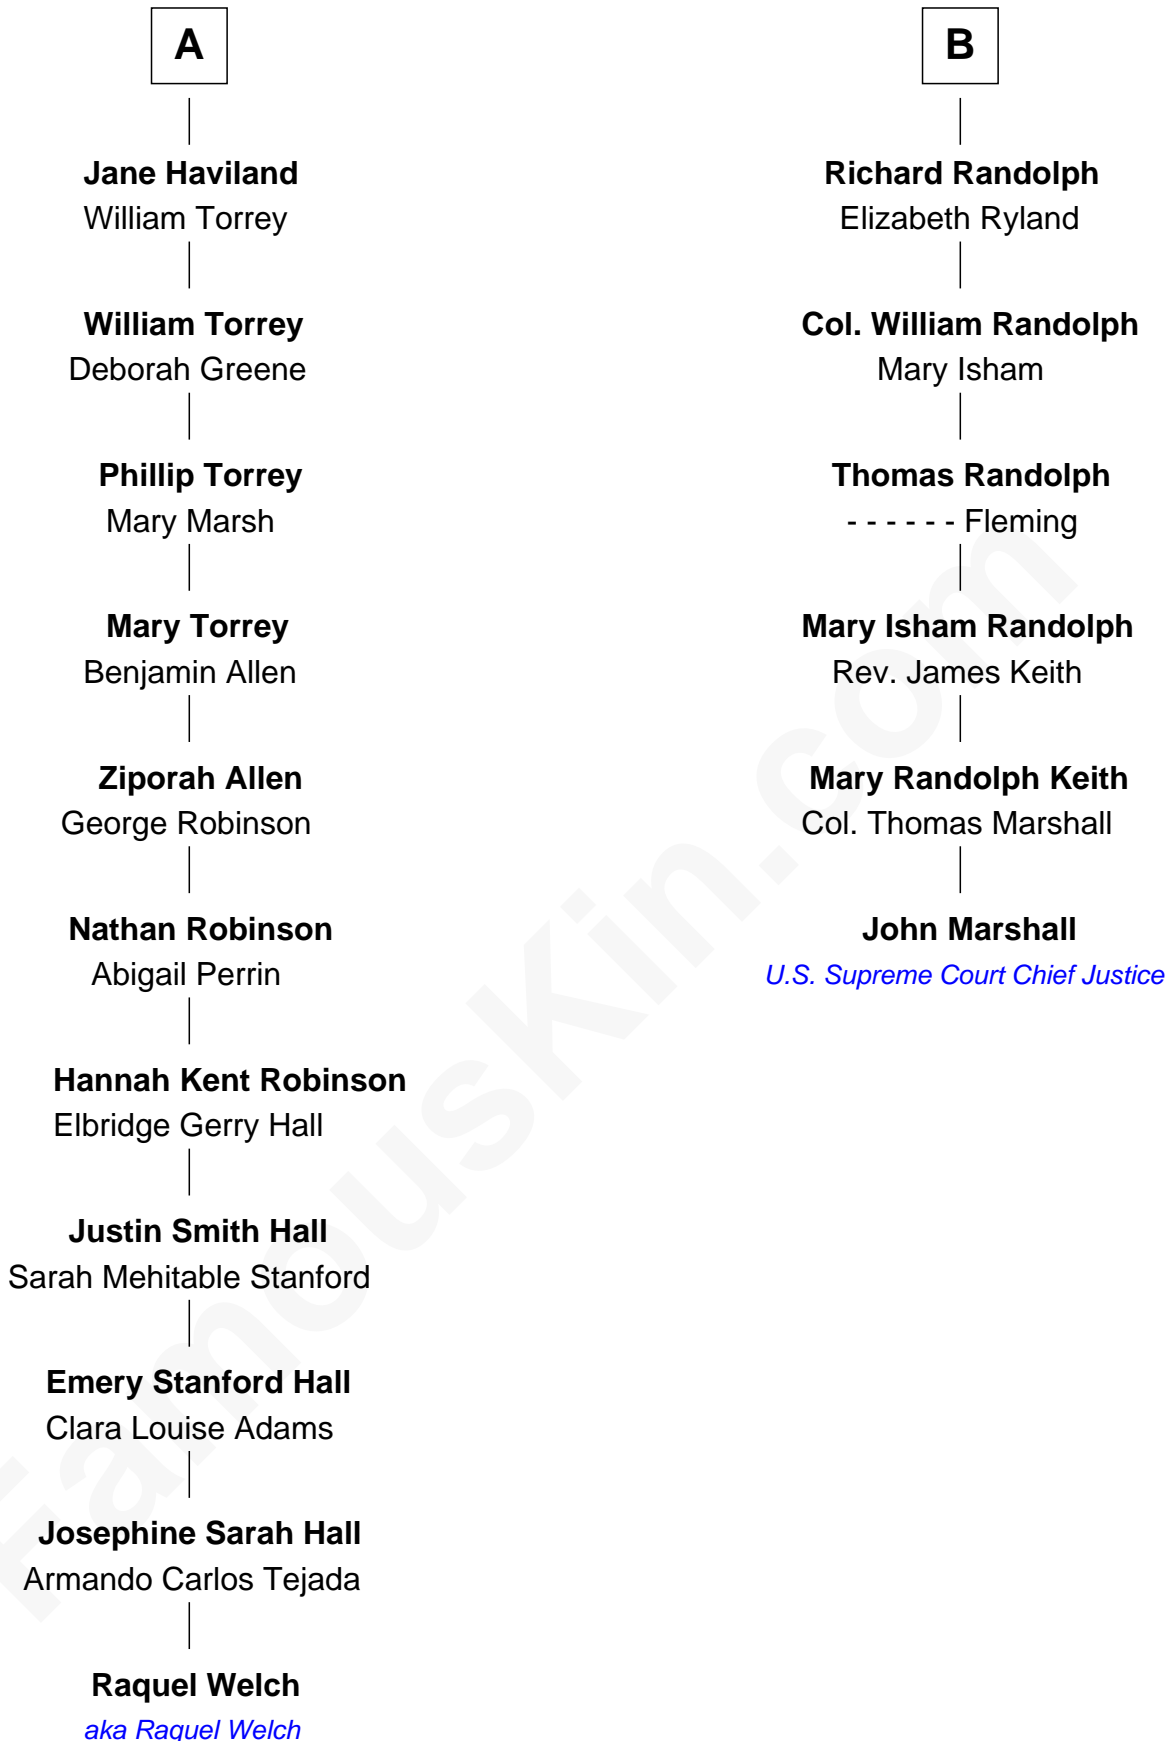

FamousKin.com Relationship Chart of

Raquel Welch
Movie Actress

12th cousin 5 times removed of

John Marshall

4th Chief Justice of the U.S. Supreme Court

Sir Ralph Neville
Joan Beaufort

Eleanor Neville
Sir Henry Percy

Katherine Percy
Sir Edmund Grey

Anne Grey
Sir John Grey

Probable

Tacy Grey
John Guise

William Guise
Mary Rotsey

John Guise
Jane Pouncefoot

Elizabeth Guise
Robert Haviland

A

Sir Edward Neville
Katherine Howard

Catherine Neville
Robert Tanfield

William Tanfield
Elizabeth Stavelly

Frances Tanfield
Bridget Cave

Anne Tanfield
Clement Vincent

Elizabeth Vincent
Richard Lane

Dorothy Lane
William Randolph

B

Raquel Welch photo by [Alan Light](#) (CC BY 2.0)