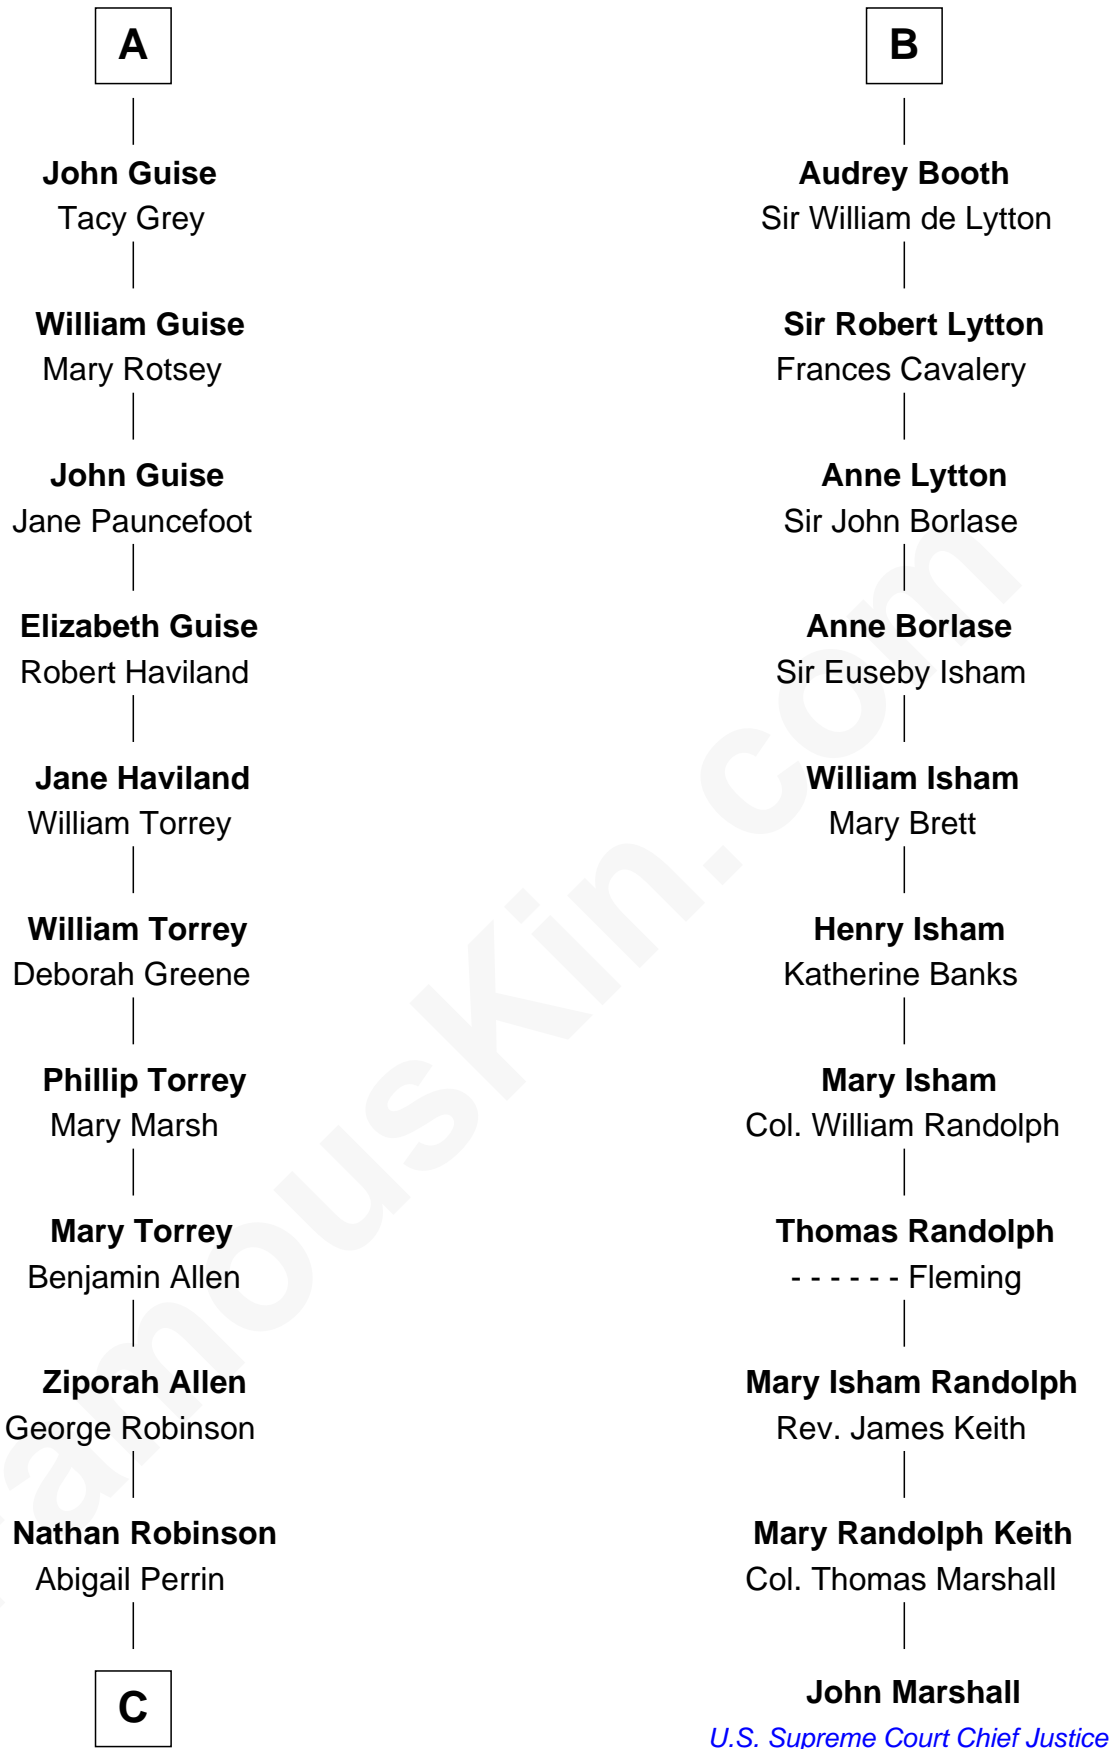

# FamousKin.com Relationship Chart of

**Raquel Welch**

*Movie Actress*

17th cousin 4 times removed of

**John Marshall**

*4th Chief Justice of the U.S. Supreme Court*

**C**

**Hannah Kent Robinson**

Elbridge Gerry Hall

**Justin Smith Hall**

Sarah Mehitable Stanford

**Emery Stanford Hall**

Clara Louise Adams

**Josephine Sarah Hall**

Armando Carlos Tejada

**Raquel Welch**

*aka Raquel Welch*