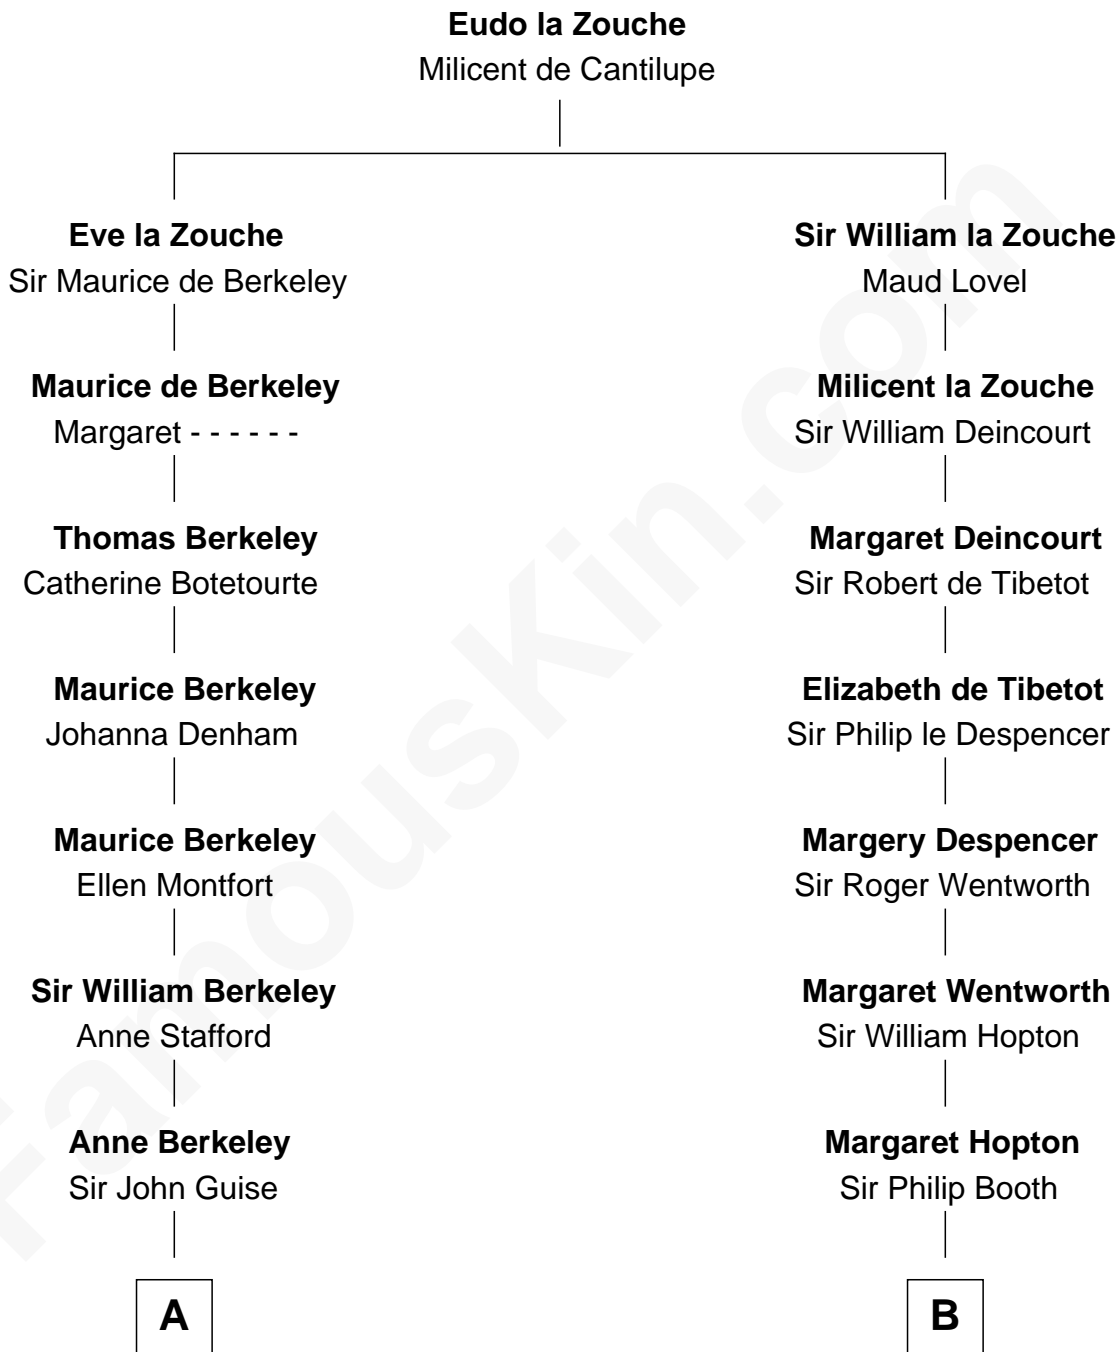

# FamousKin.com Relationship Chart of

**Raquel Welch**

*Movie Actress*

17th cousin 4 times removed of

**John Marshall**

*4th Chief Justice of the U.S. Supreme Court*

**C**

**Hannah Kent Robinson**

Elbridge Gerry Hall

**Justin Smith Hall**

Sarah Mehitable Stanford

**Emery Stanford Hall**

Clara Louise Adams

**Josephine Sarah Hall**

Armando Carlos Tejada

**Raquel Welch**

*aka Raquel Welch*