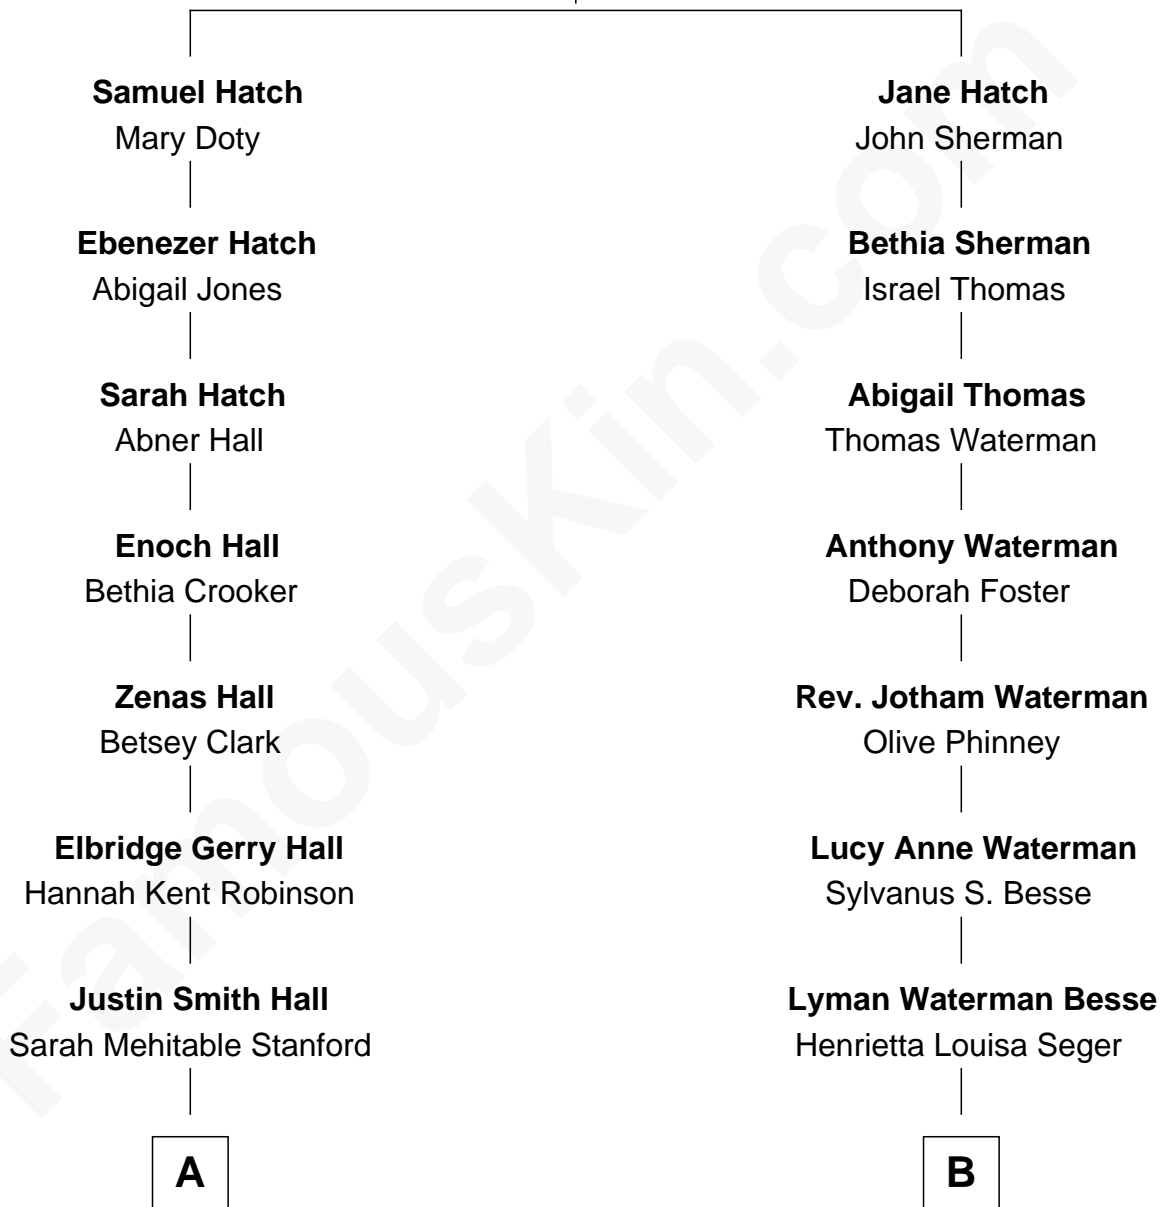

FamousKin.com Relationship Chart of

Raquel Welch
Movie Actress

9th cousin 1 time removed of

Jordana Brewster
TV and Movie Actress

Walter Hatch
Elizabeth Holbrook

A

Emery Stanford Hall
Clara Louise Adams

Josephine Sarah Hall
Armando Carlos Tejada

Raquel Welch
aka Raquel Welch

B

Florence Foster Besse
Kingman Brewster

Kingman Brewster
Mary Louise Phillips

Alden Brewster
Maria João Leão de Sousa

Jordana Brewster
TV and Movie Actress