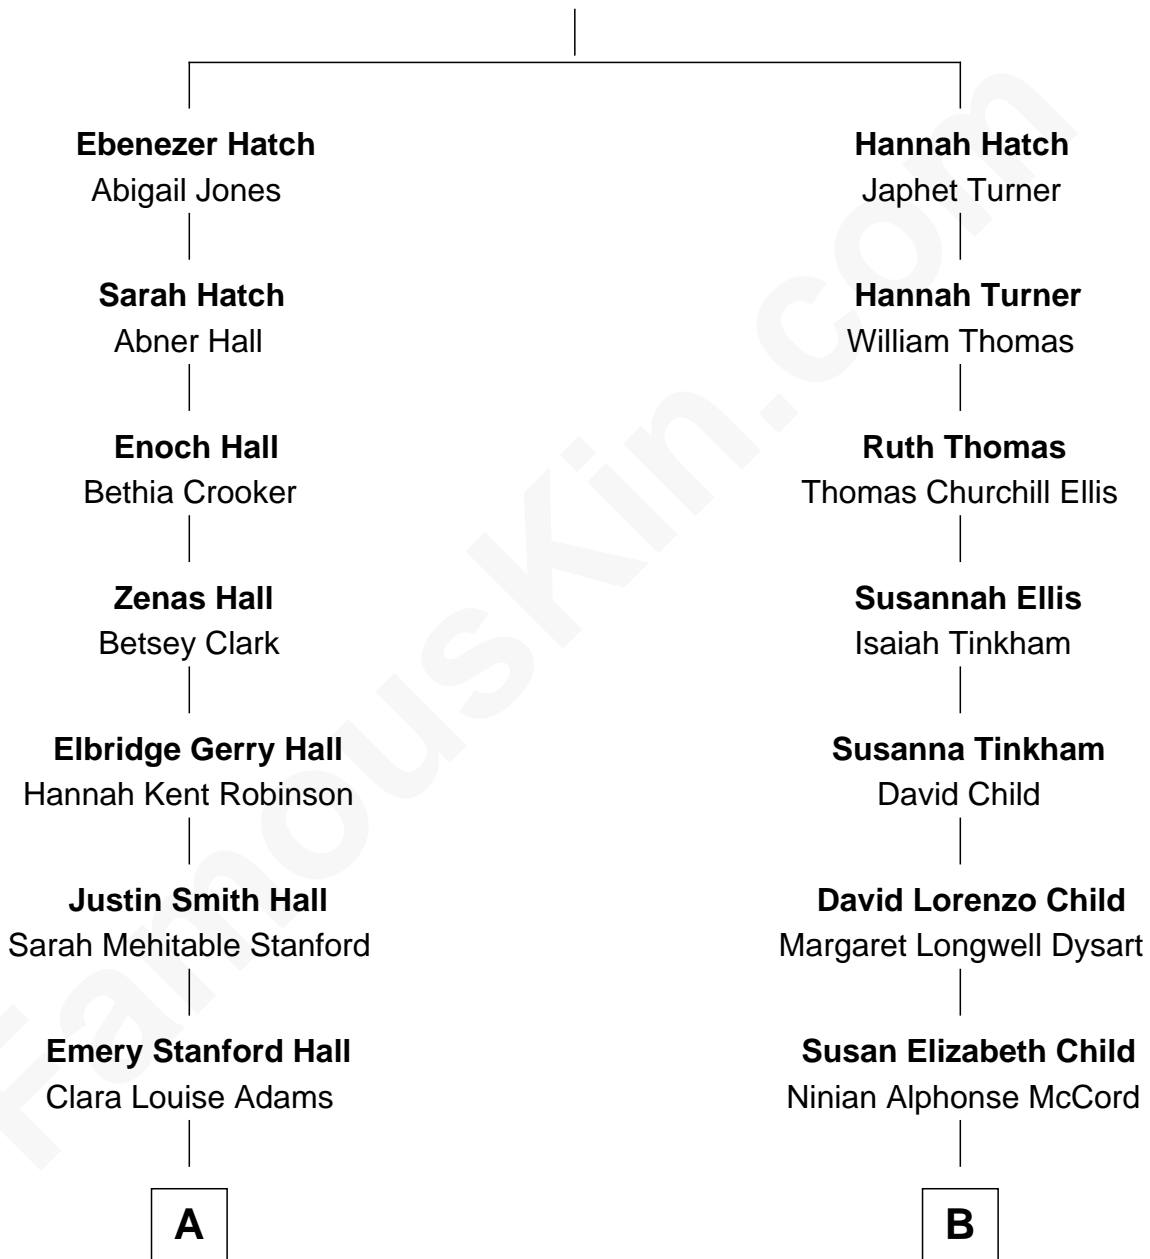

FamousKin.com Relationship Chart of

Raquel Welch

Movie Actress

8th cousin 1 time removed of

Dick Van Dyke

TV Actor - "The Dick Van Dyke Show"

Samuel Hatch

Mary Doty

A

Josephine Sarah Hall
Armando Carlos Tejada

Raquel Welch
aka Raquel Welch

B

Charles Cornelius McCord
Adeline Verinda Neal

Hazel Victoria McCord
Loren Wayne Van Dyke

Dick Van Dyke
TV Actor - "The Dick Van Dyke Show"