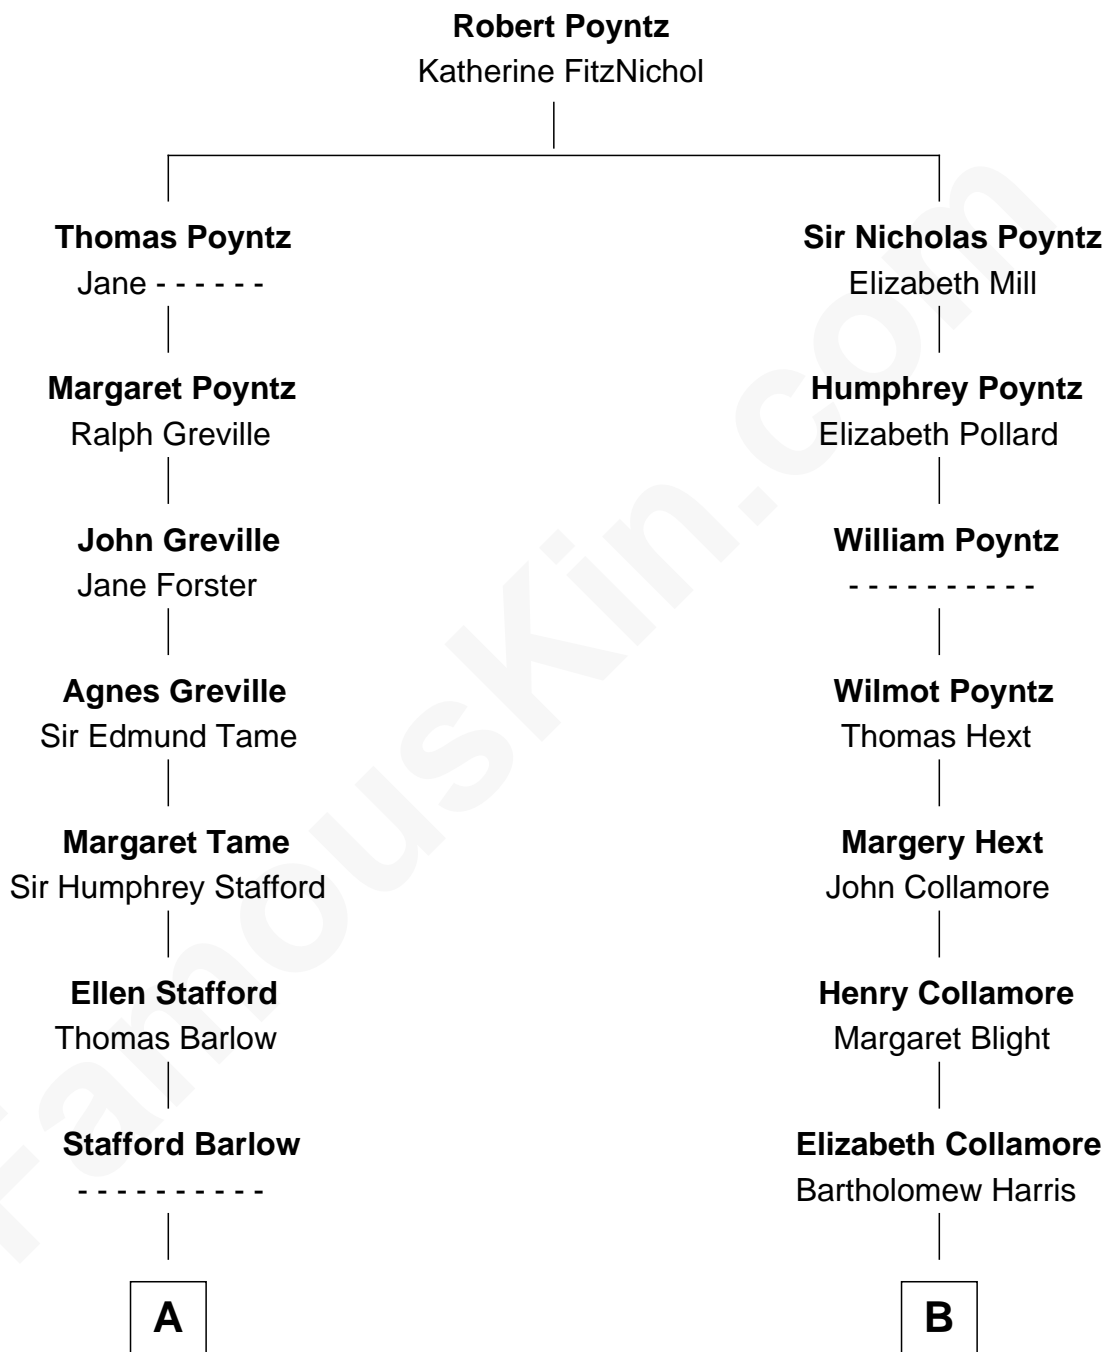

FamousKin.com Relationship Chart of

Raquel Welch

Movie Actress

18th cousin of

Mizuo Peck

TV and Movie Actress

C

Josephine Sarah Hall
Armando Carlos Tejada

Raquel Welch
aka Raquel Welch

D

George Leete Peck
Sanae Mizusawa

Mizuo Peck
TV and Movie Actress

FamousKin.com