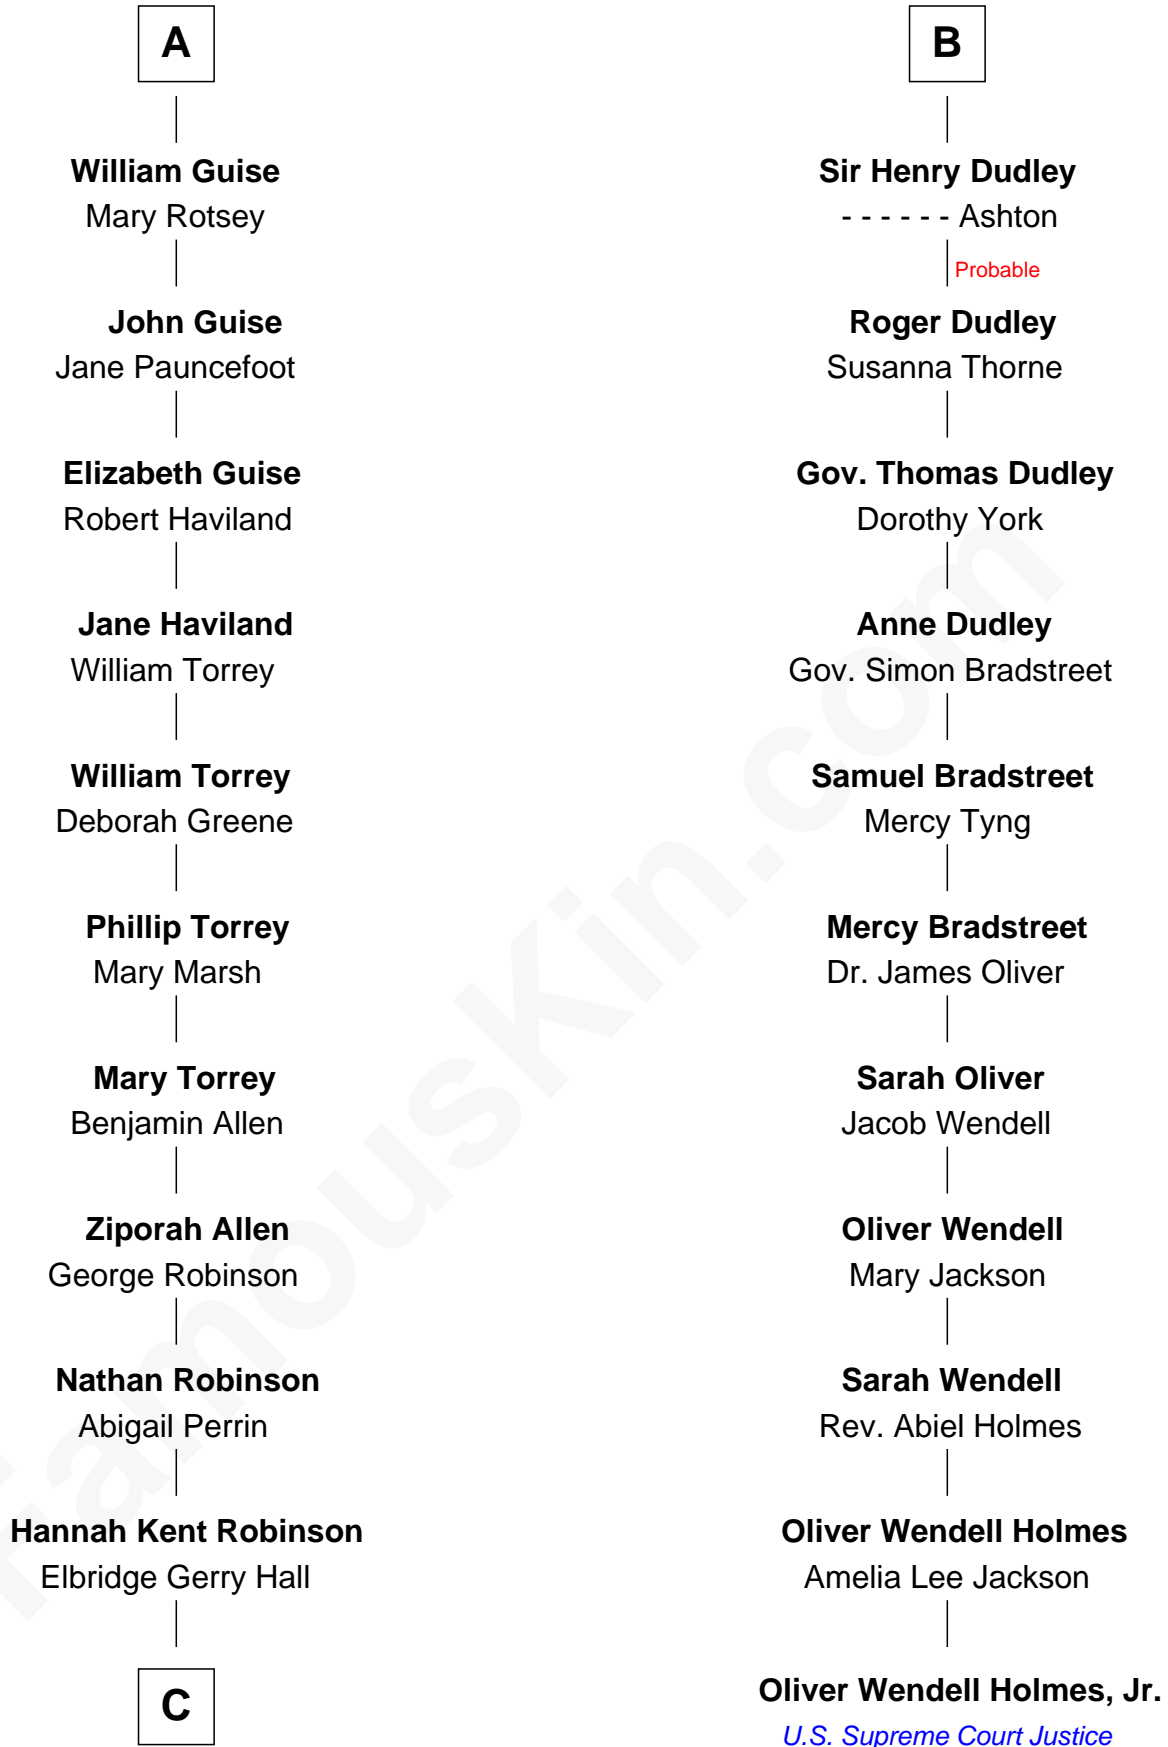

FamousKin.com
Relationship Chart of
Raquel Welch
Movie Actress

17th cousin 3 times removed of
Oliver Wendell Holmes, Jr.
U.S. Supreme Court Justice

C

Justin Smith Hall
Sarah Mehitable Stanford

Emery Stanford Hall
Clara Louise Adams

Josephine Sarah Hall
Armando Carlos Tejada

Raquel Welch
aka Raquel Welch

FamousKin.com