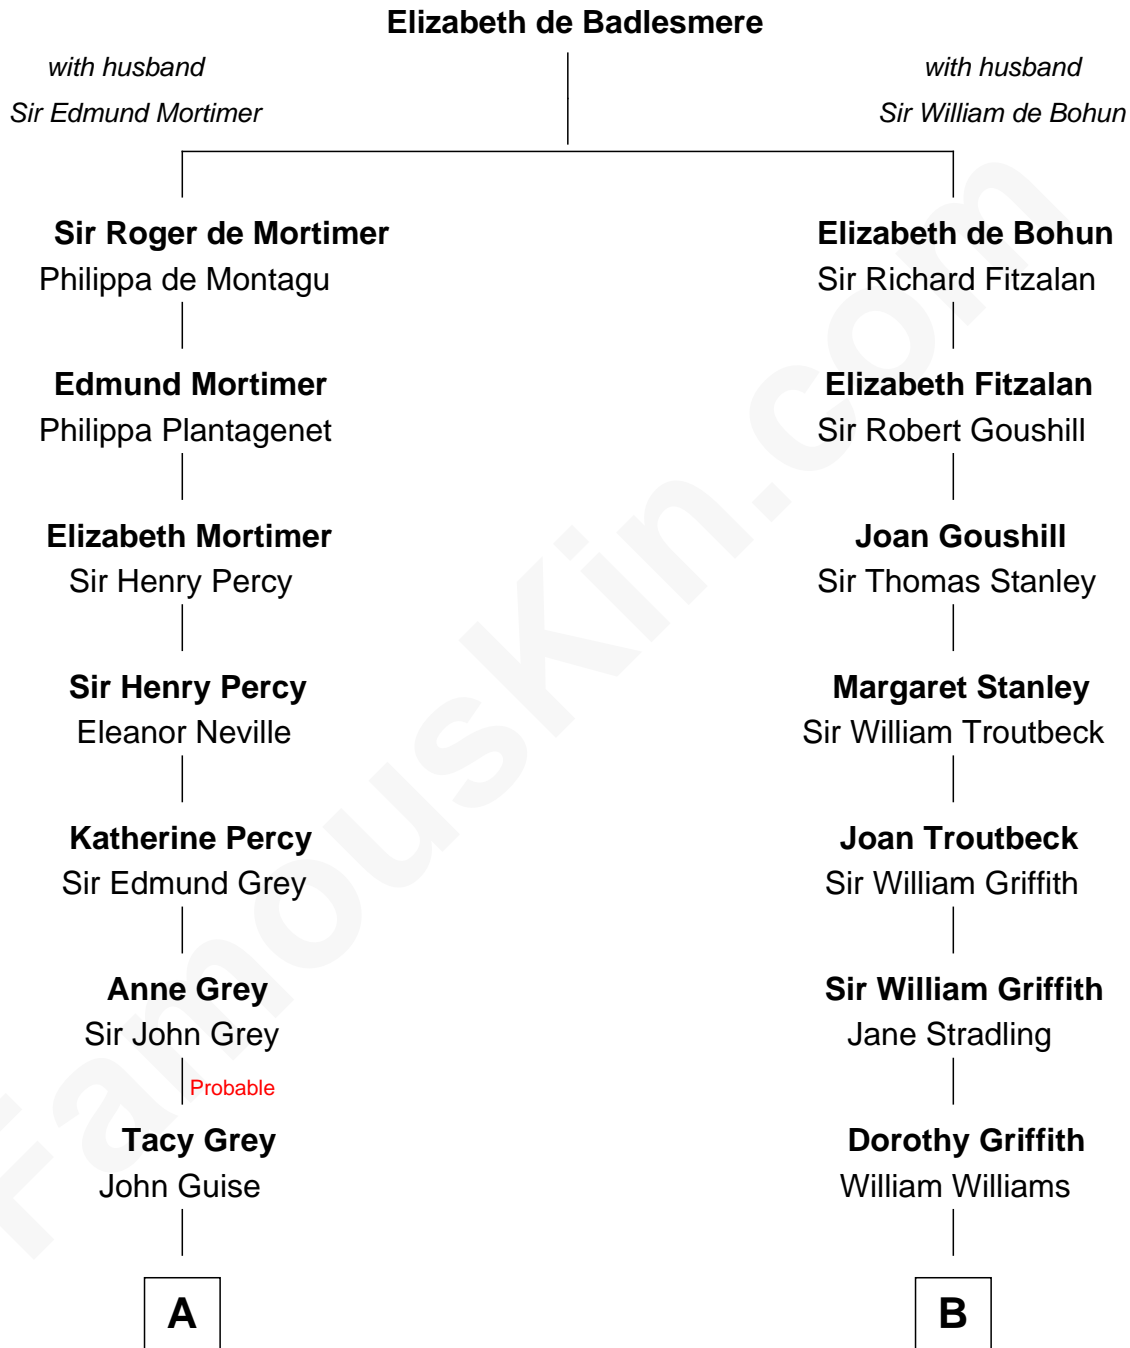

FamousKin.com
Relationship Chart of
Raquel Welch
Movie Actress

16th cousin 4 times removed of
Oliver Wendell Holmes, Jr.
U.S. Supreme Court Justice

C

Justin Smith Hall
Sarah Mehitable Stanford

Emery Stanford Hall
Clara Louise Adams

Josephine Sarah Hall
Armando Carlos Tejada

Raquel Welch
aka Raquel Welch

FamousKin.com