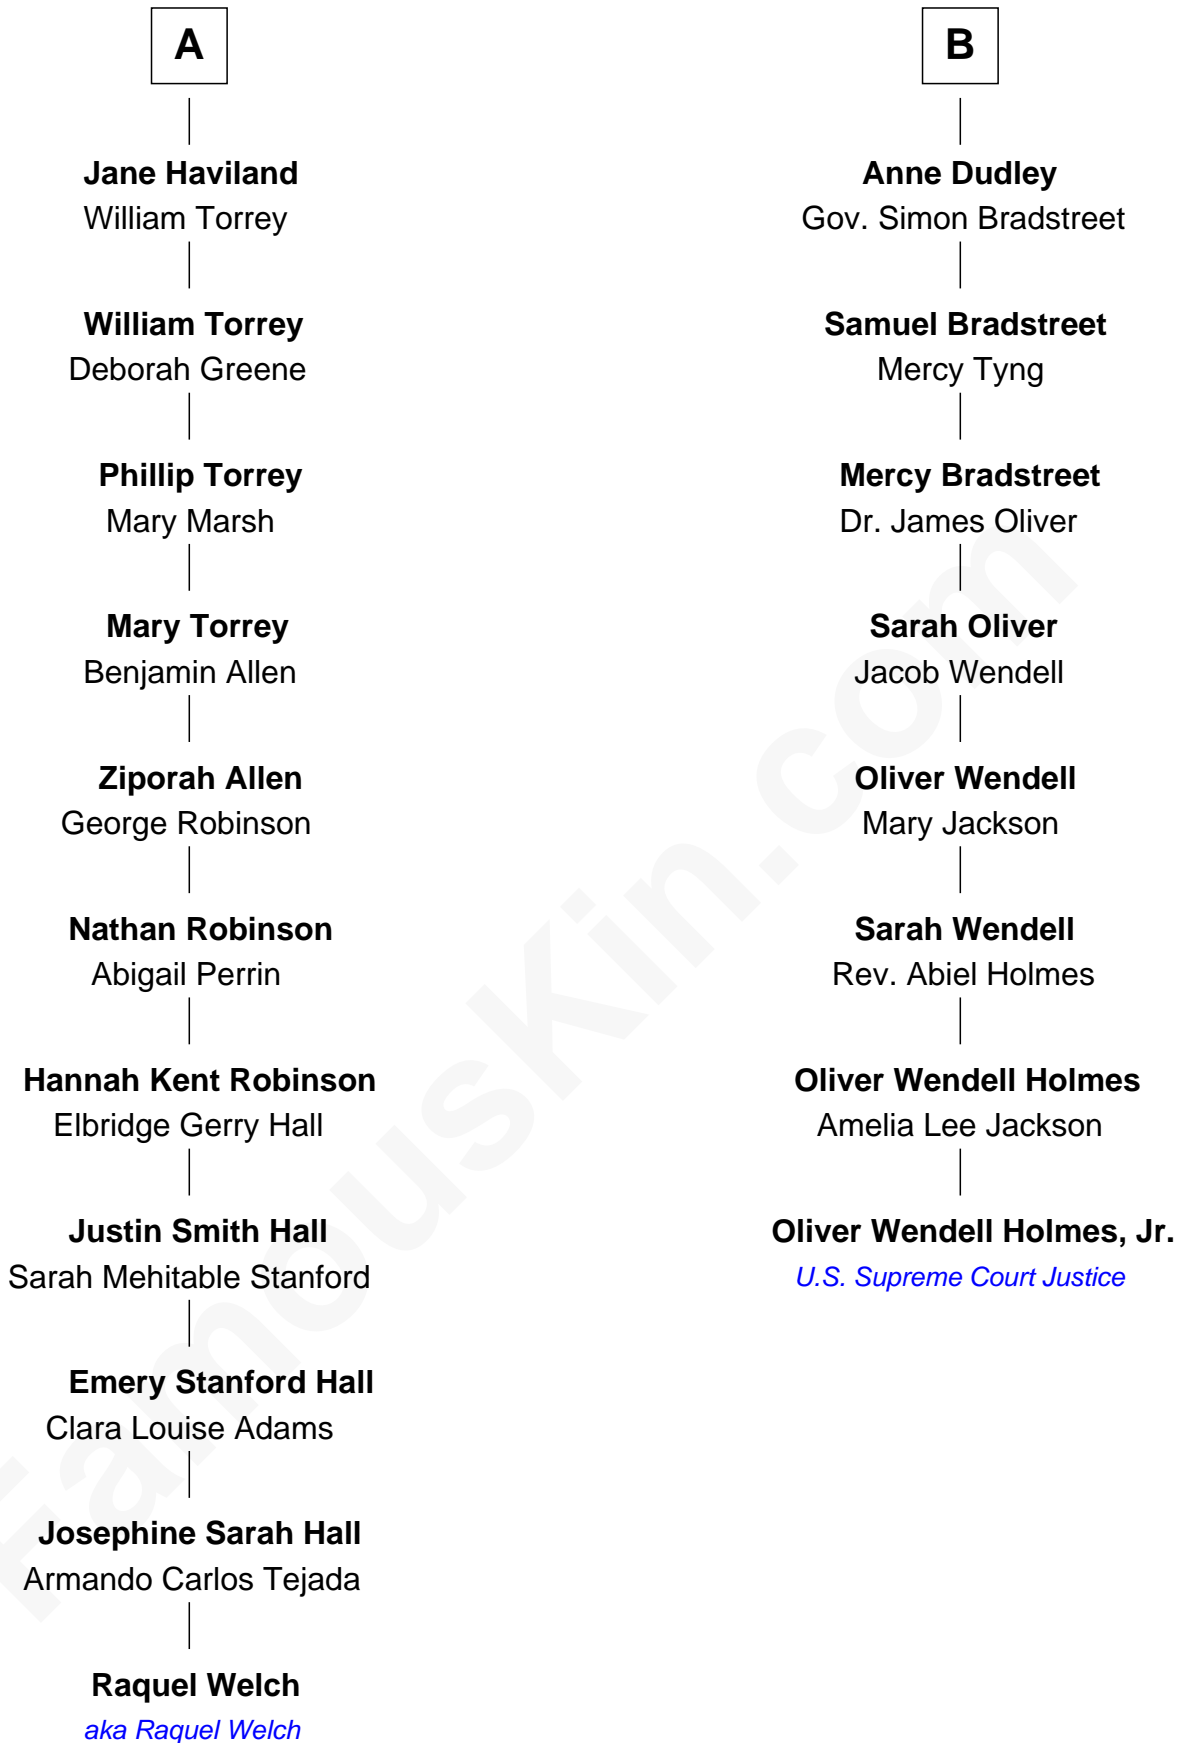

FamousKin.com
Relationship Chart of
Raquel Welch
Movie Actress

14th cousin 3 times removed of
Oliver Wendell Holmes, Jr.
U.S. Supreme Court Justice

Sir Ralph Neville
 Joan Beaufort

Raquel Welch photo by [Alan Light](#) (CC BY 2.0)