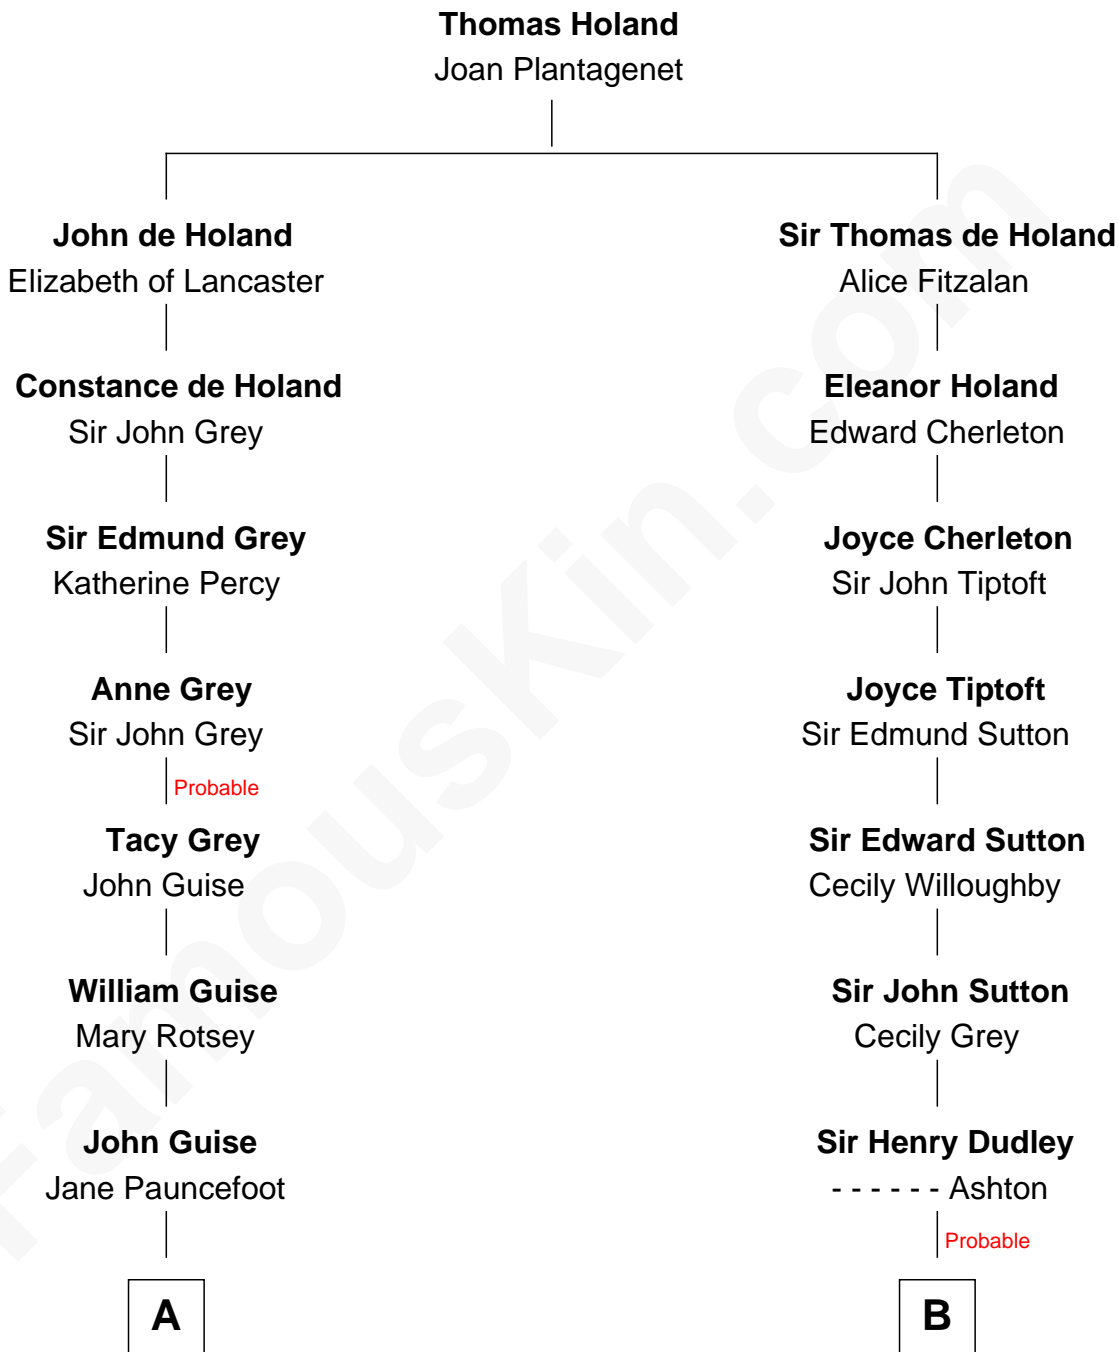

# FamousKin.com Relationship Chart of

**Raquel Welch**

*Movie Actress*

16th cousin 2 times removed of

**Oliver Wendell Holmes, Jr.**

*U.S. Supreme Court Justice*

**C**

**Josephine Sarah Hall**  
Armando Carlos Tejada

**Raquel Welch**  
*aka Raquel Welch*

FamousKin.com