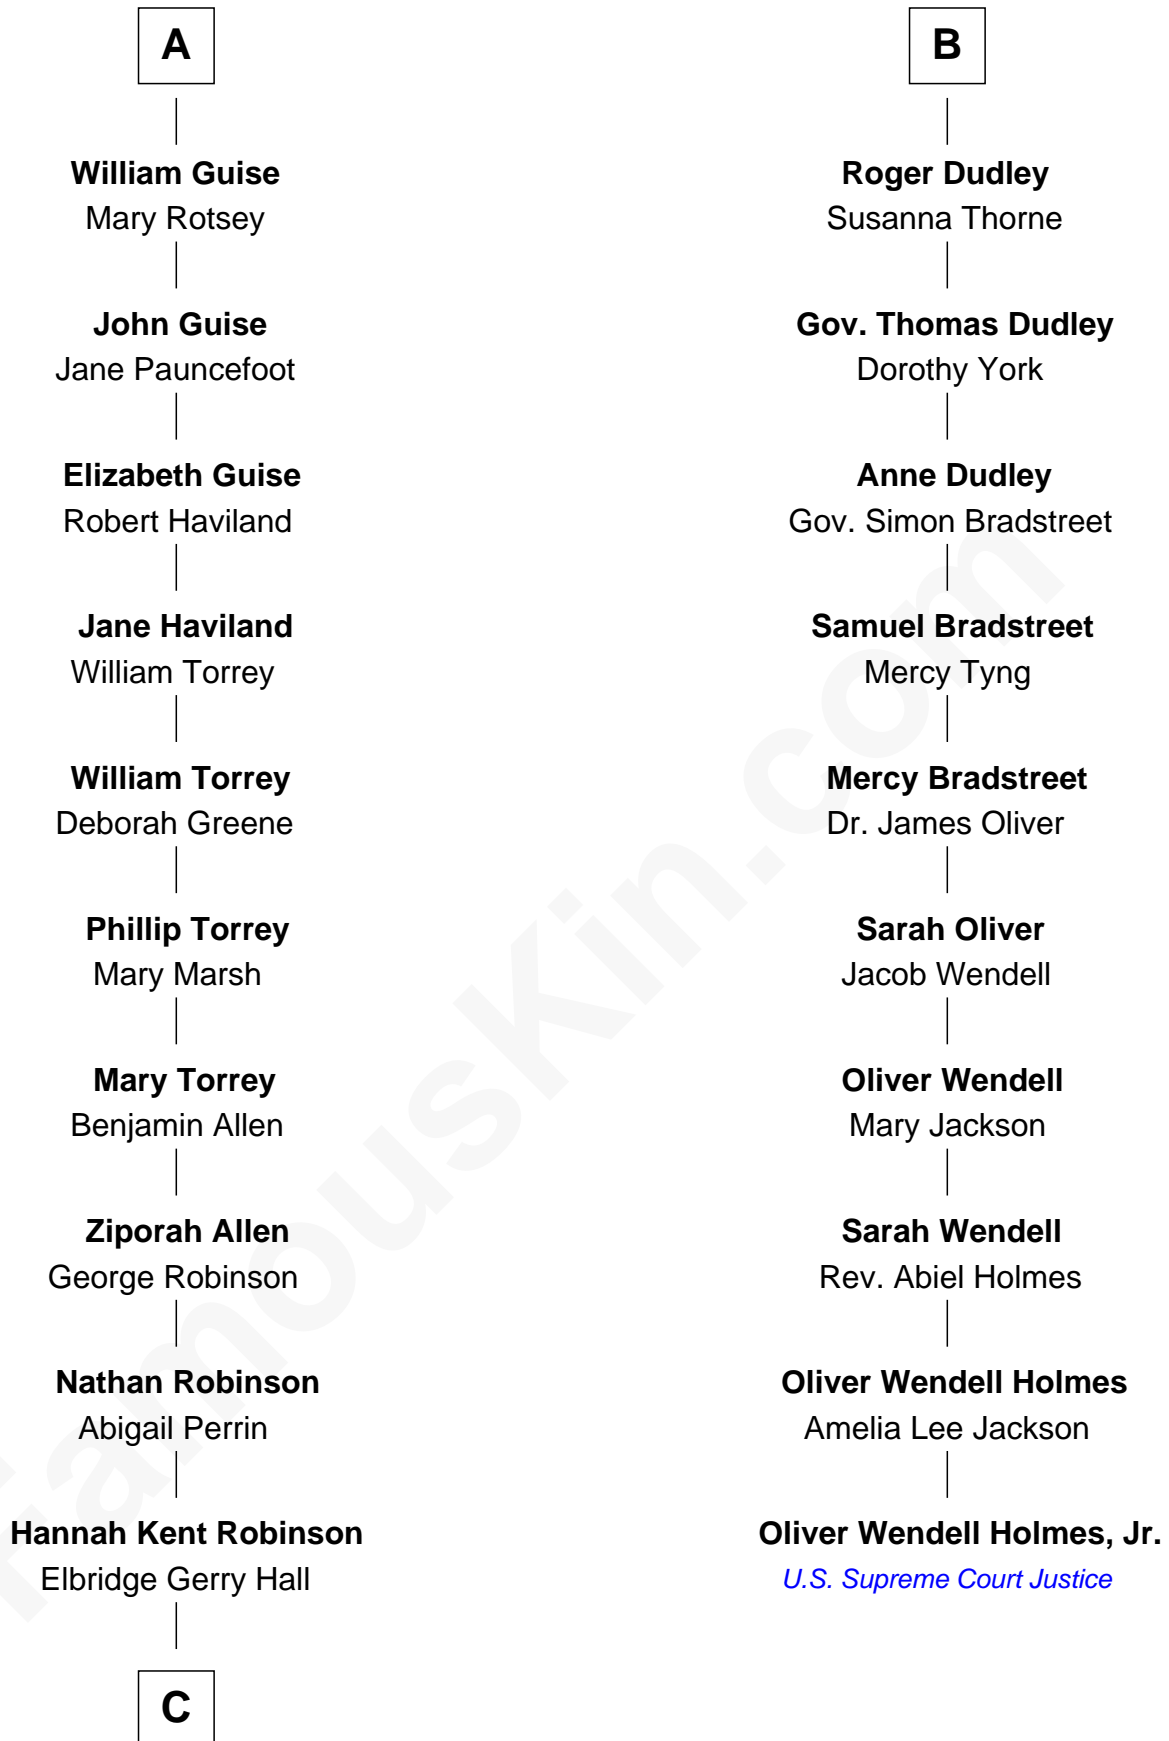

FamousKin.com Relationship Chart of

Raquel Welch

Movie Actress

16th cousin 4 times removed of

Oliver Wendell Holmes, Jr.

U.S. Supreme Court Justice

Sir Maurice de Berkeley

Eve la Zouche

Maurice de Berkeley

Margaret - - - - -

Thomas Berkeley

Catherine Botetourte

Maurice Berkeley

Johanna Denham

Maurice Berkeley

Ellen Montfort

Katherine de Clyvedon

Sir John Berkeley

Elizabeth Betteshorne

Elizabeth Berkeley

Sir John Sutton

Sir Edmund Sutton

Joyce Tiptoft

Sir Edward Sutton

Cecily Willoughby

Sir John Sutton

Cecily Grey

Sir Henry Dudley

- - - - - Ashton

Probable

B

C