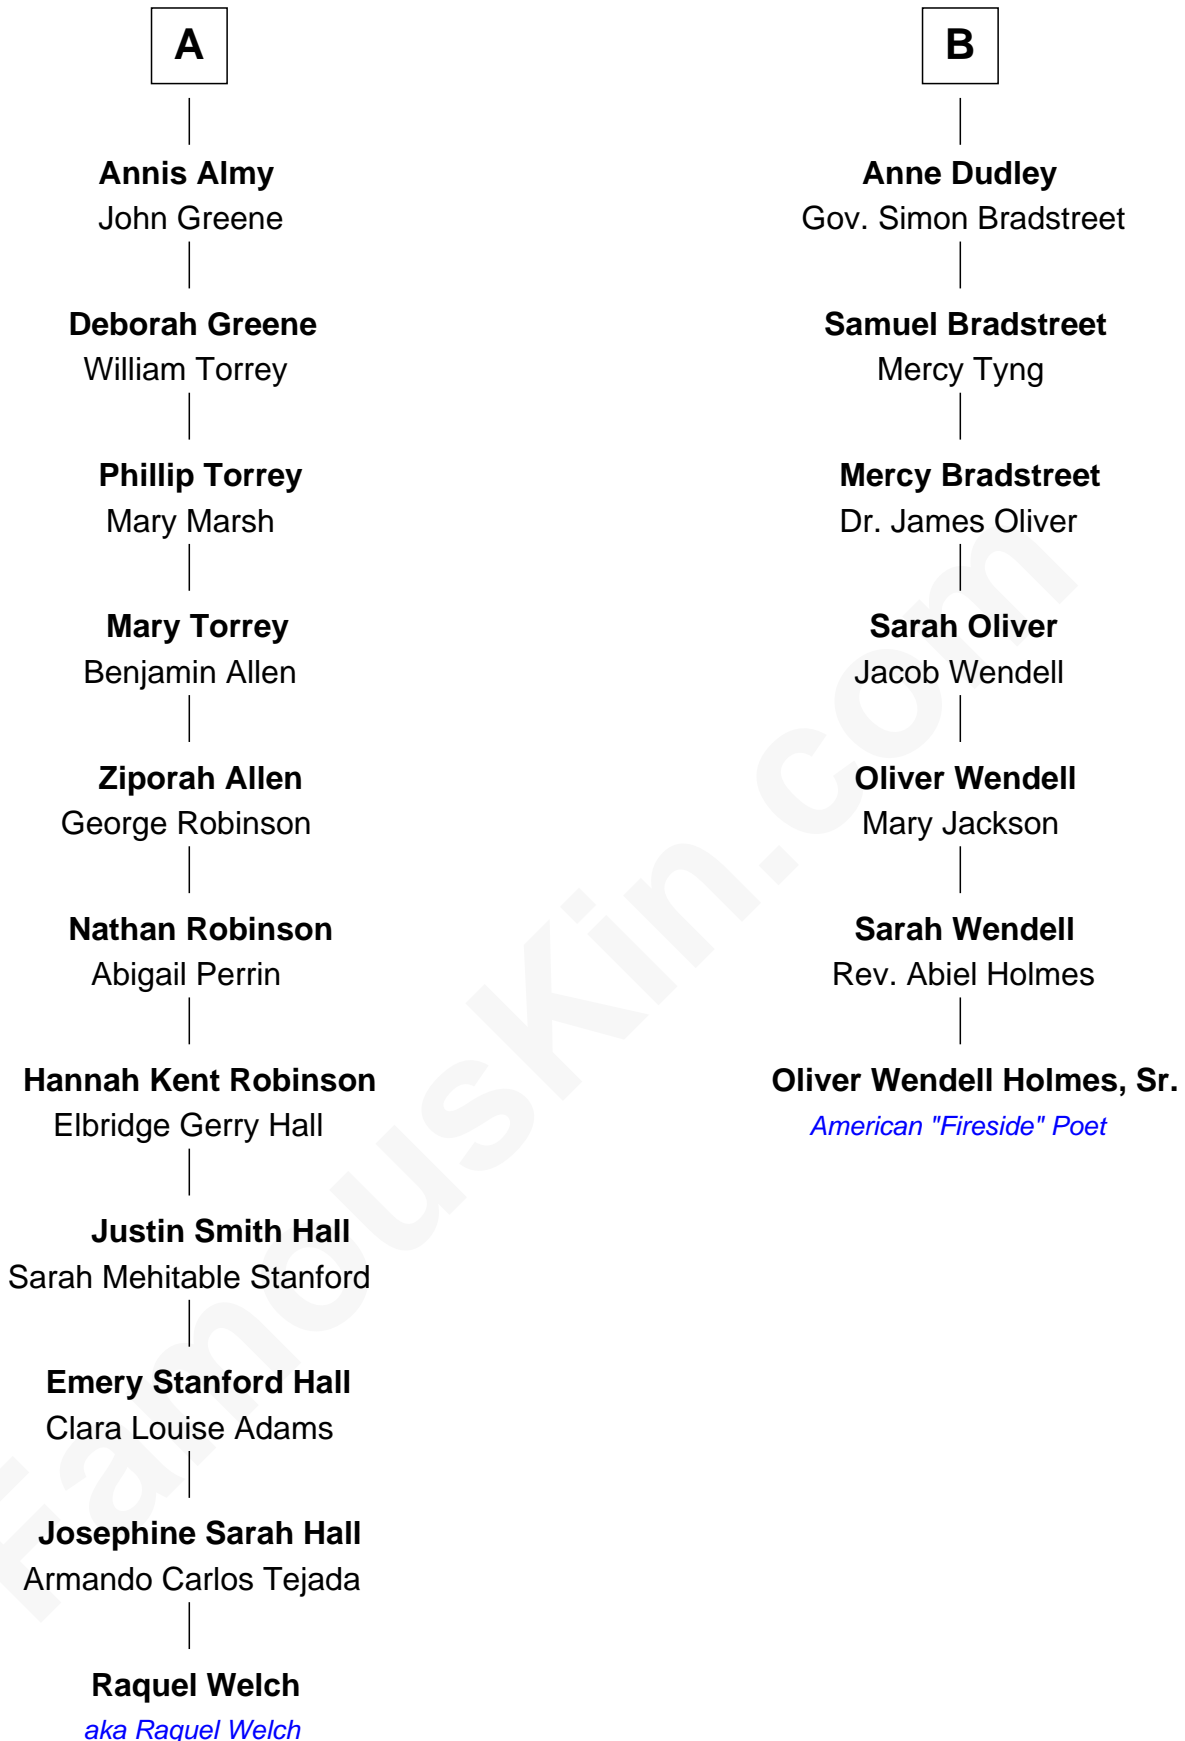

FamousKin.com
Relationship Chart of
Raquel Welch
Movie Actress

13th cousin 4 times removed of
Oliver Wendell Holmes, Sr.
American "Fireside" Poet

Raquel Welch photo by [Alan Light](#) (CC BY 2.0)