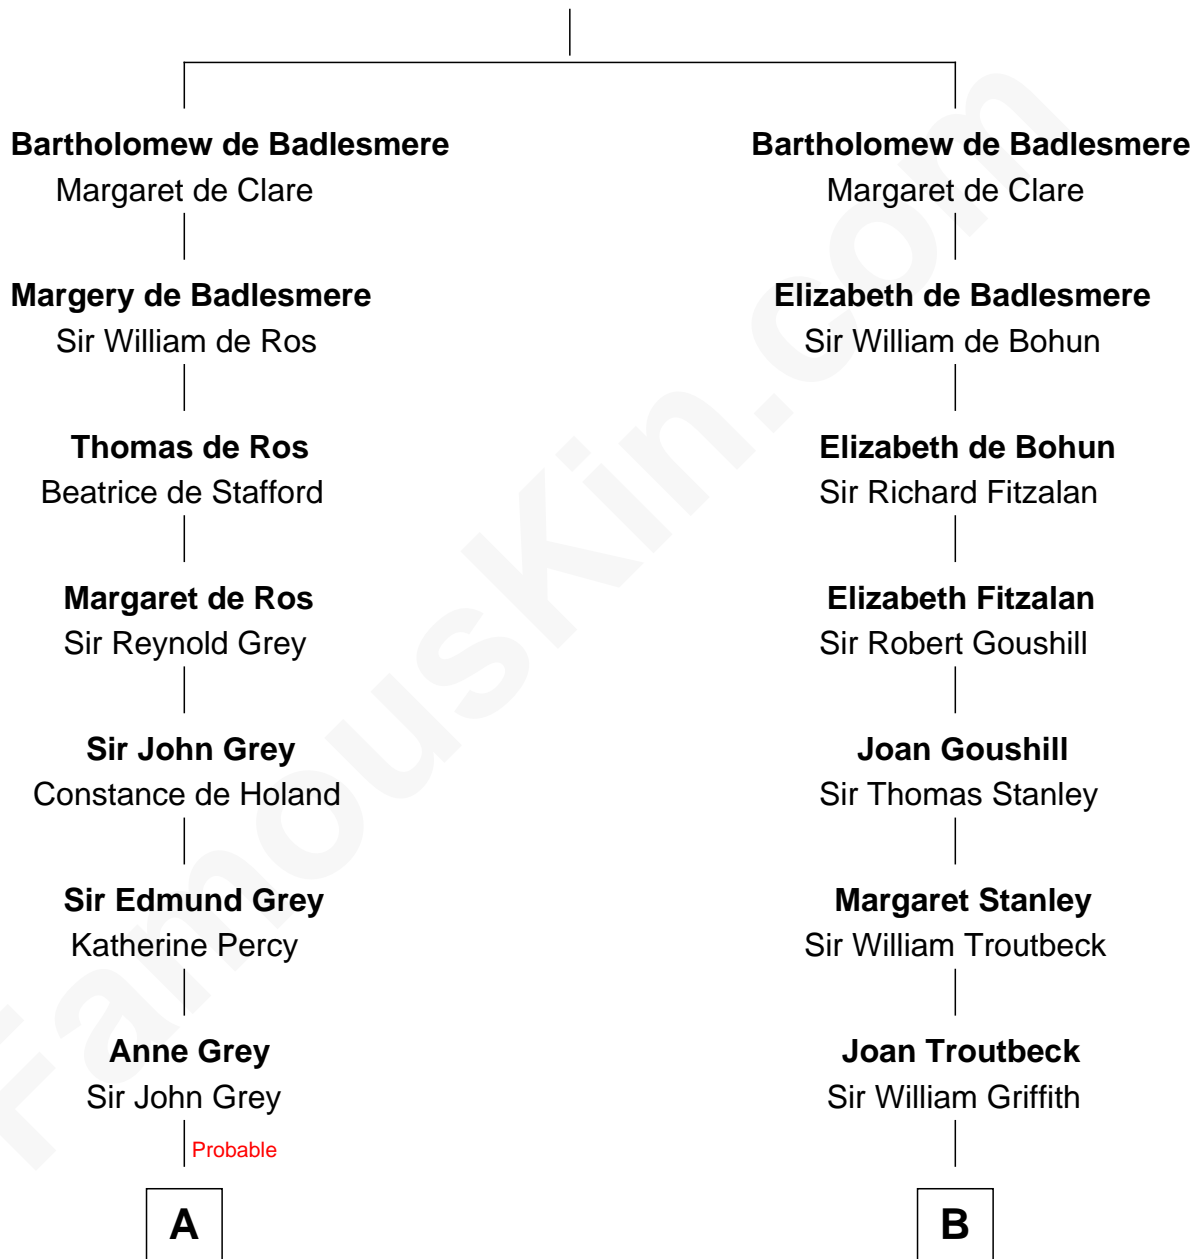

**FamousKin.com**  
**Relationship Chart of**  
**Raquel Welch**  
*Movie Actress*

17th cousin 4 times removed of  
**Oliver Wendell Holmes, Sr.**  
*American "Fireside" Poet*

**Gunselm de Badlesmere**

**C**

**Hannah Kent Robinson**

Elbridge Gerry Hall

**Justin Smith Hall**

Sarah Mehitable Stanford

**Emery Stanford Hall**

Clara Louise Adams

**Josephine Sarah Hall**

Armando Carlos Tejada

**Raquel Welch**

*aka Raquel Welch*