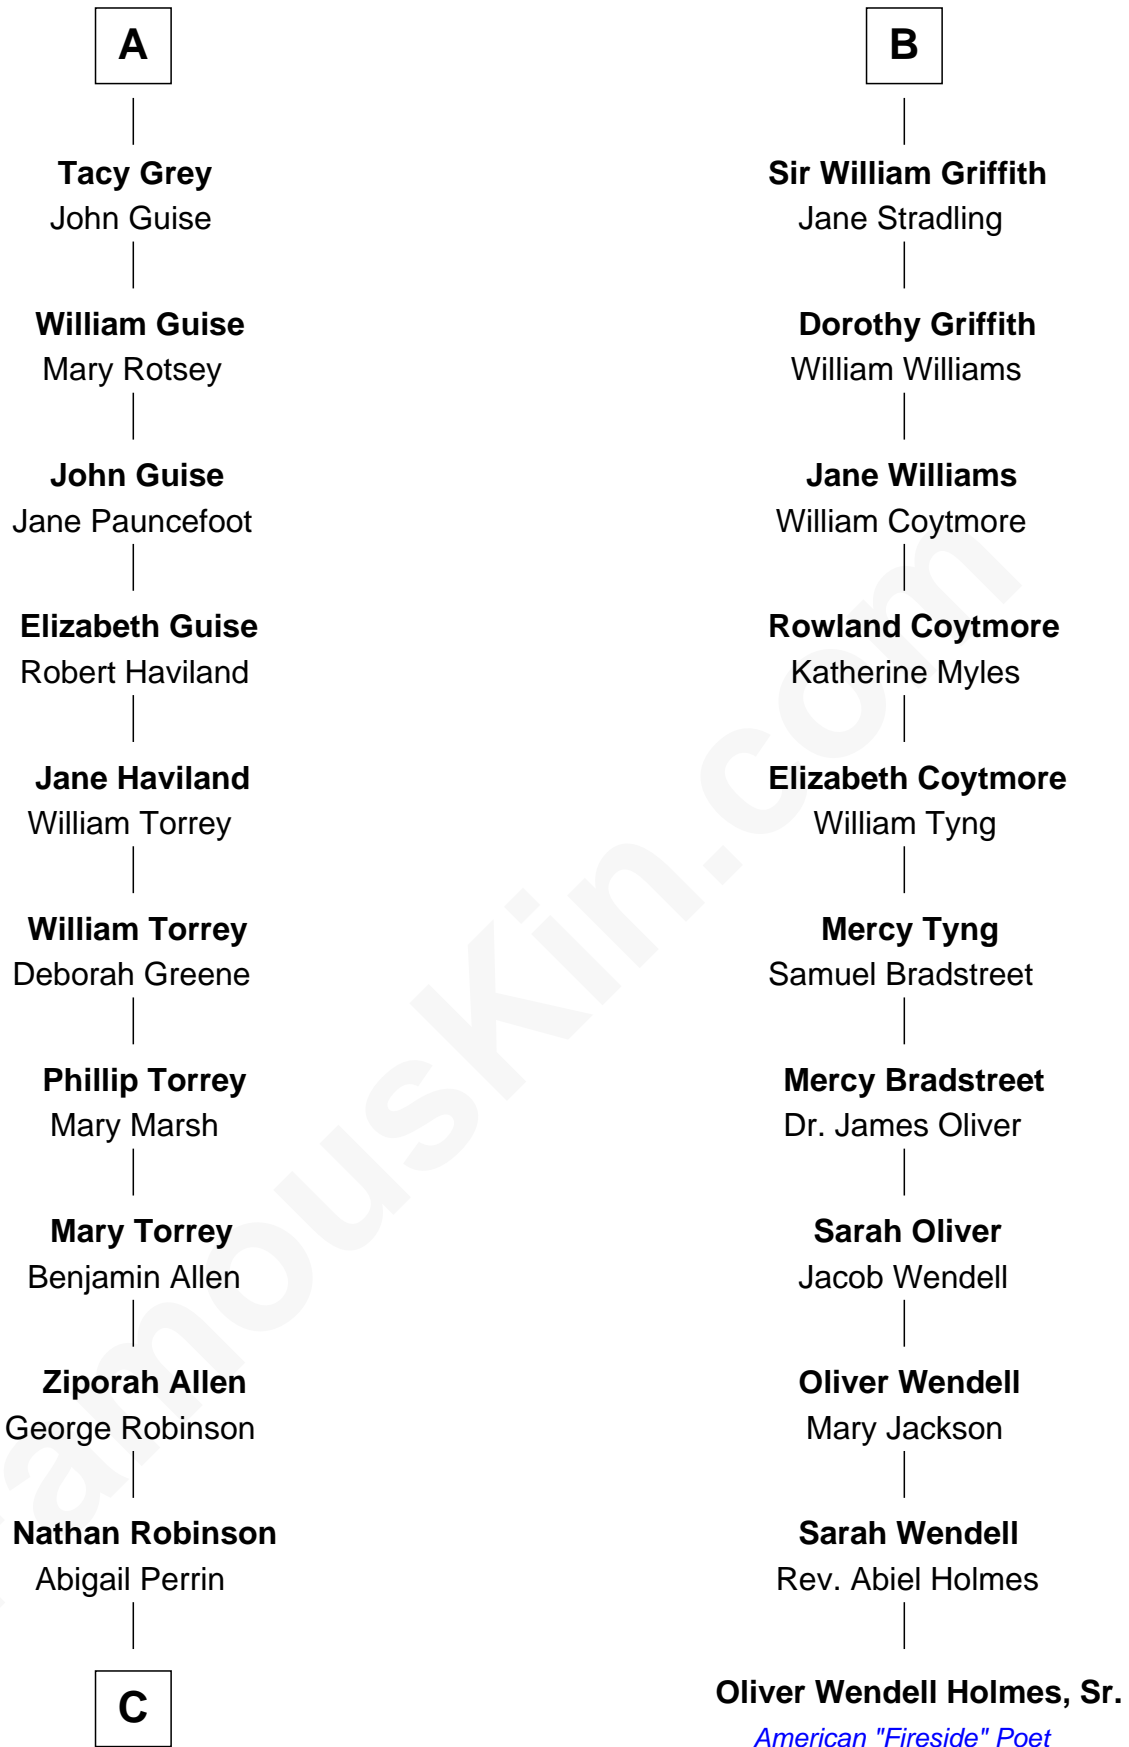

**FamousKin.com**  
**Relationship Chart of**  
**Raquel Welch**  
*Movie Actress*

17th cousin 4 times removed of  
**Oliver Wendell Holmes, Sr.**  
*American "Fireside" Poet*

**Gunselm de Badlesmere**

**C**

**Hannah Kent Robinson**

Elbridge Gerry Hall

**Justin Smith Hall**

Sarah Mehitable Stanford

**Emery Stanford Hall**

Clara Louise Adams

**Josephine Sarah Hall**

Armando Carlos Tejada

**Raquel Welch**

*aka Raquel Welch*