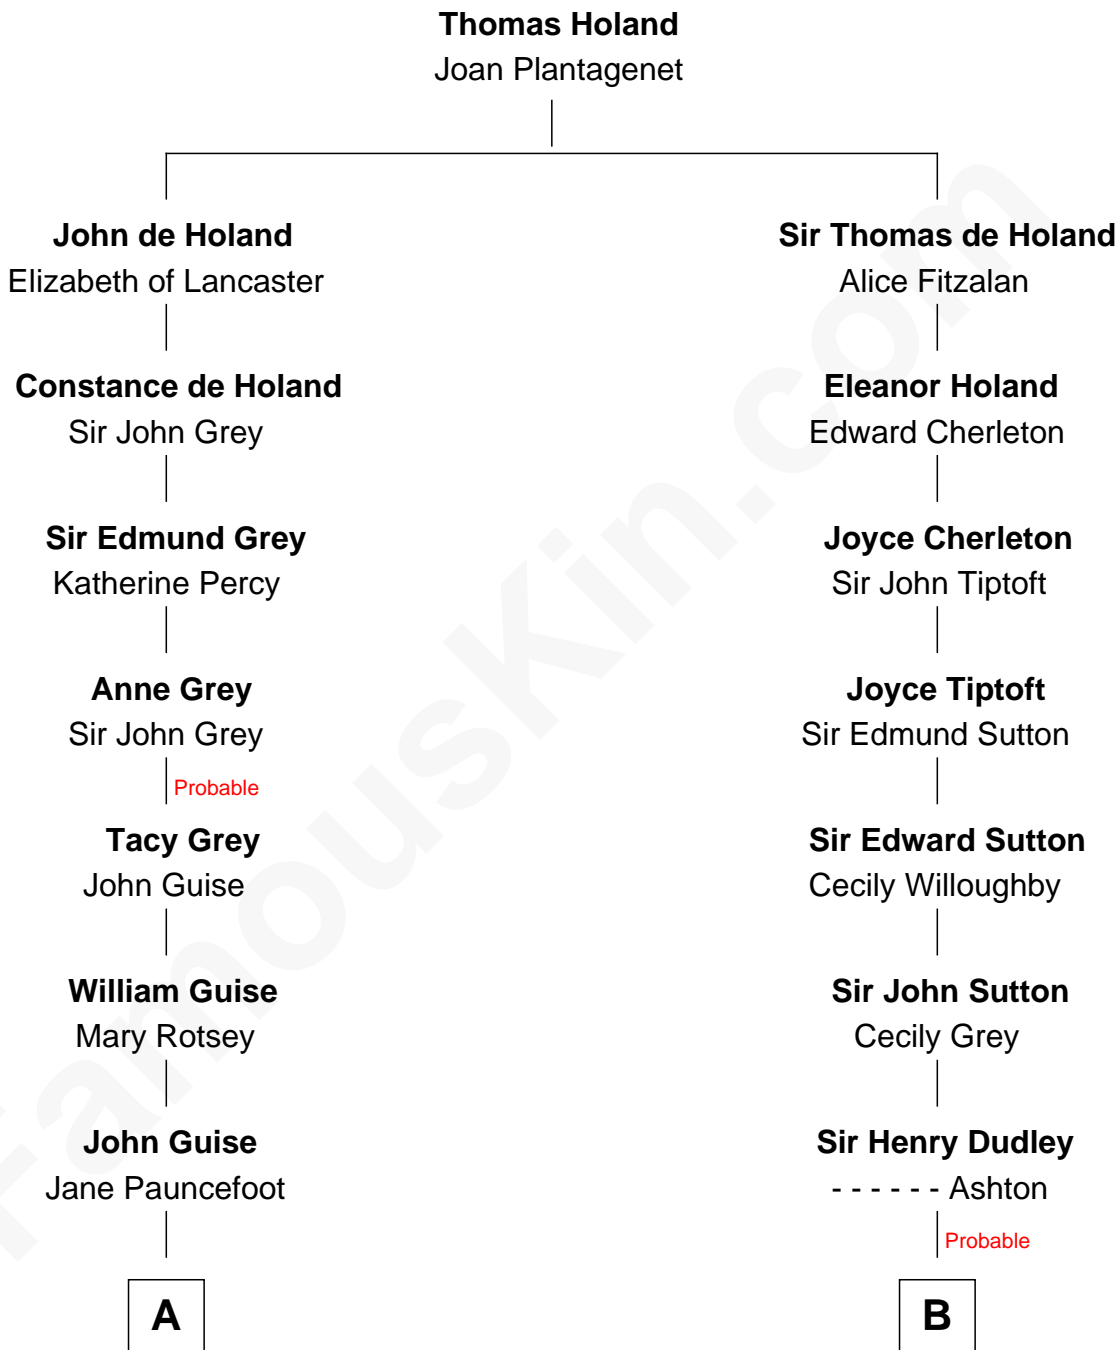

FamousKin.com Relationship Chart of

Raquel Welch

Movie Actress

15th cousin 3 times removed of

Oliver Wendell Holmes, Sr.

American "Fireside" Poet

C

Josephine Sarah Hall
Armando Carlos Tejada

Raquel Welch
aka Raquel Welch

FamousKin.com