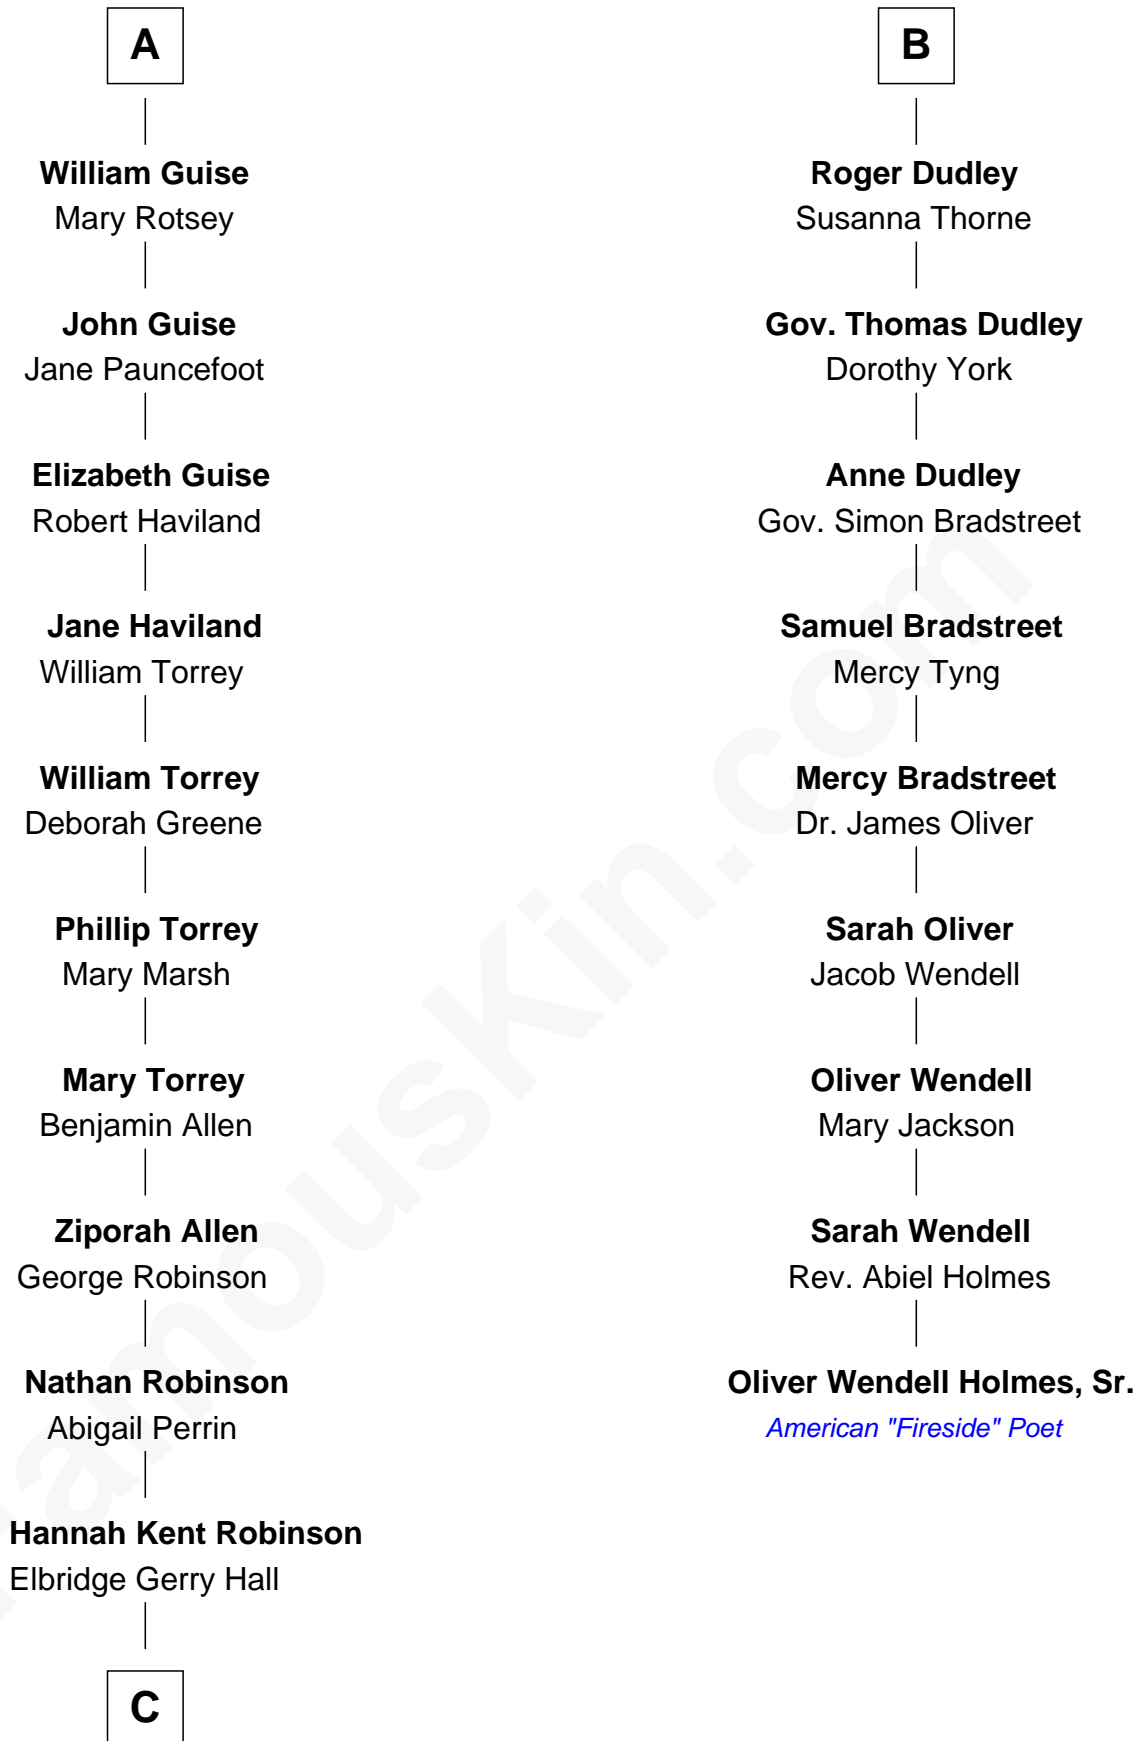

FamousKin.com
Relationship Chart of
Raquel Welch
Movie Actress

15th cousin 5 times removed of
Oliver Wendell Holmes, Sr.
American "Fireside" Poet

Sir Maurice de Berkeley
 Eve la Zouche

Maurice de Berkeley
 Margaret - - - - -

Thomas Berkeley
 Catherine Botetourte

Maurice Berkeley
 Johanna Denham

Maurice Berkeley
 Ellen Montfort

Sir William Berkeley
 Anne Stafford

Anne Berkeley
 Sir John Guise

John Guise
 Tacy Grey

A

Thomas de Berkeley
 Katherine de Clyvedon

Sir John Berkeley
 Elizabeth Betteshorne

Elizabeth Berkeley
 Sir John Sutton

Sir Edmund Sutton
 Joyce Tiptoft

Sir Edward Sutton
 Cecily Willoughby

Sir John Sutton
 Cecily Grey

Sir Henry Dudley
 - - - - - Ashton

Probable

B

C

Justin Smith Hall
Sarah Mehitable Stanford

Emery Stanford Hall
Clara Louise Adams

Josephine Sarah Hall
Armando Carlos Tejada

Raquel Welch
aka Raquel Welch

FamousKin.com