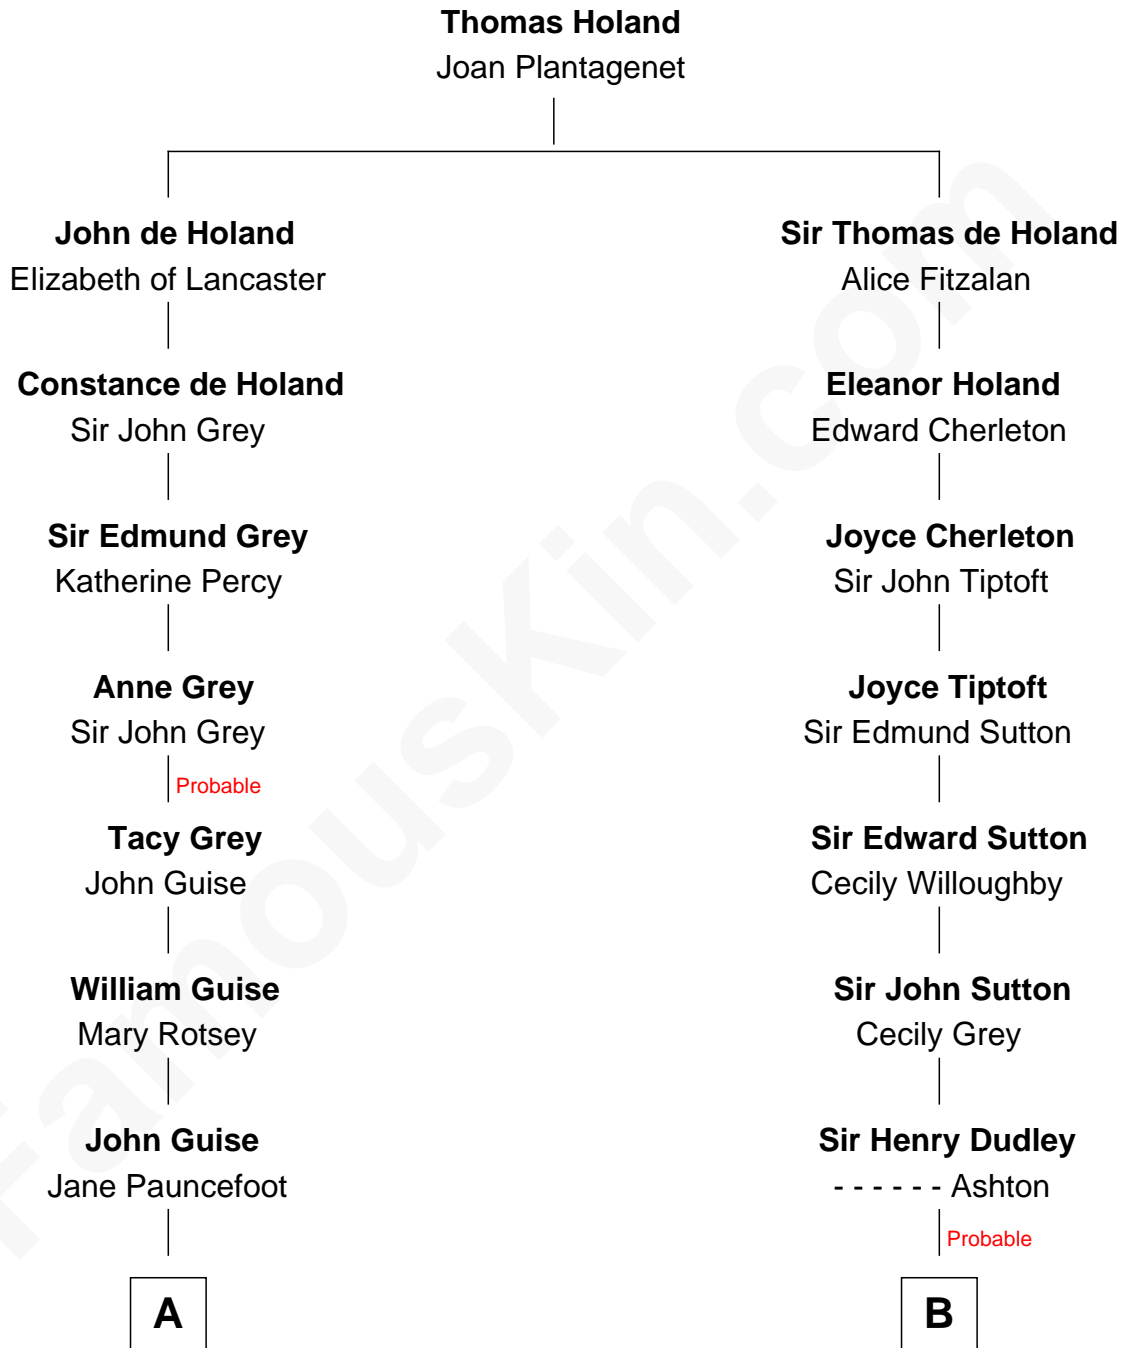

FamousKin.com Relationship Chart of

Raquel Welch

Movie Actress

17th cousin 1 time removed of

Endicott Peabody

62nd Governor of Massachusetts

C

Josephine Sarah Hall
Armando Carlos Tejada

Raquel Welch
aka Raquel Welch

FamousKin.com