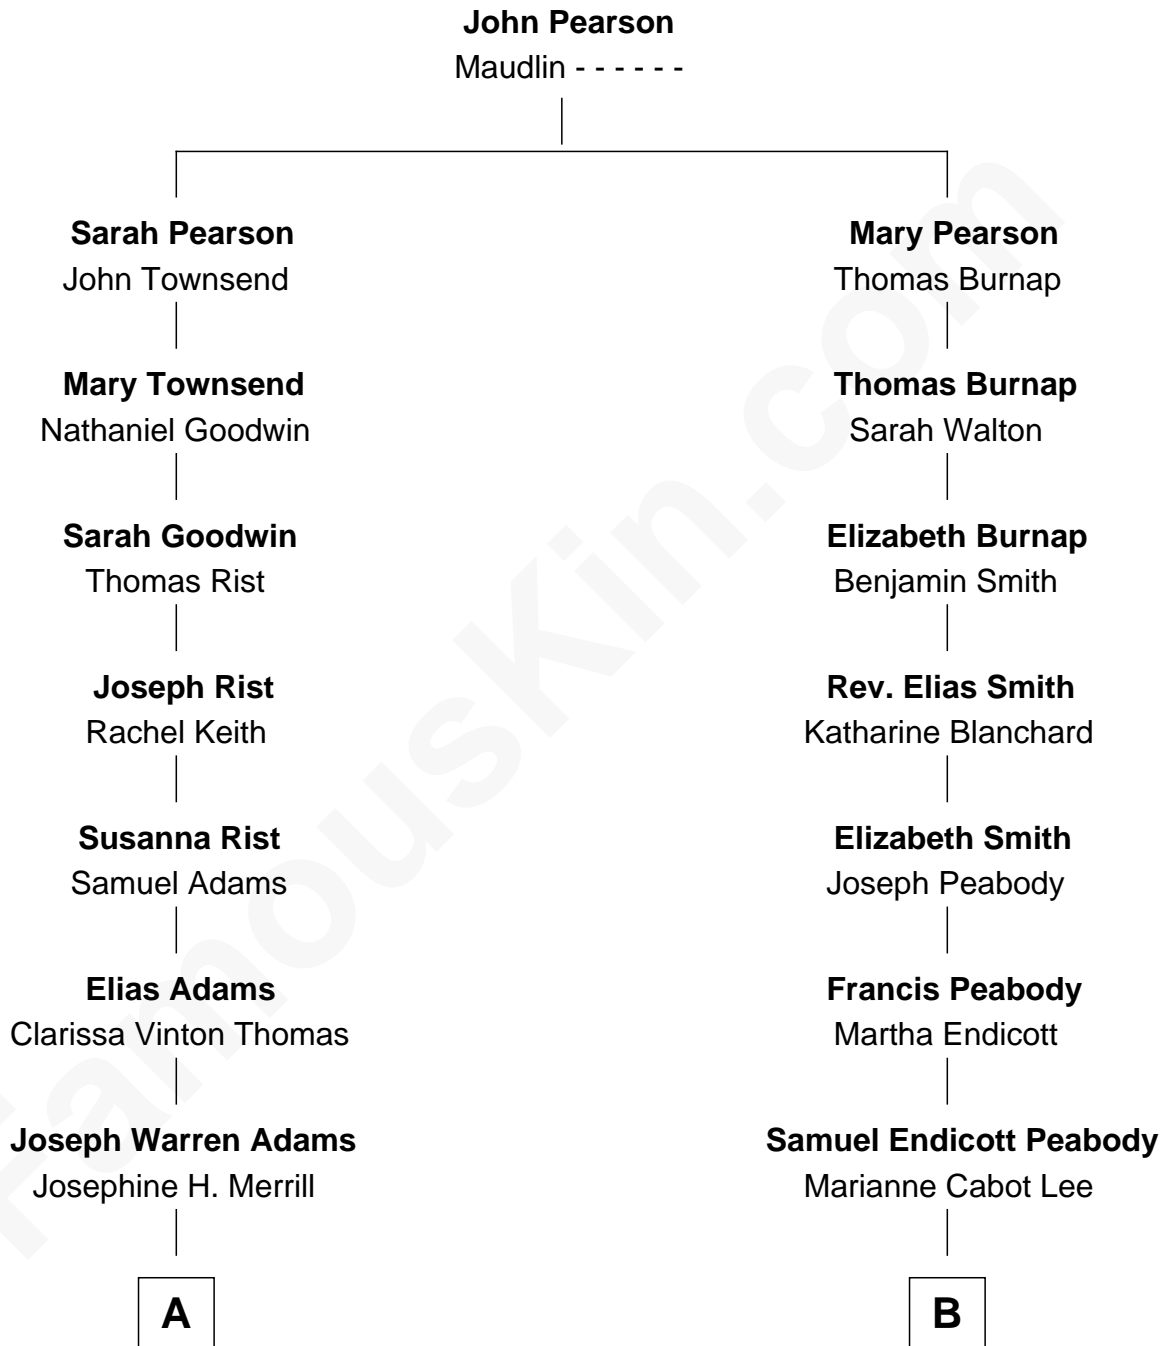

# FamousKin.com Relationship Chart of

**Raquel Welch**

*Movie Actress*

9th cousin of

**Endicott Peabody**

*62nd Governor of Massachusetts*

**A**

**Clara Louise Adams**  
Emery Stanford Hall

**Josephine Sarah Hall**  
Armando Carlos Tejada

**Raquel Welch**  
*aka Raquel Welch*

**B**

**Rev. Dr. Endicott Peabody**  
Fannie Peabody

**Rt. Rev. Malcolm Endicott Peabody**  
Mary Elizabeth Parkman

**Endicott Peabody**  
*62nd Governor of Massachusetts*