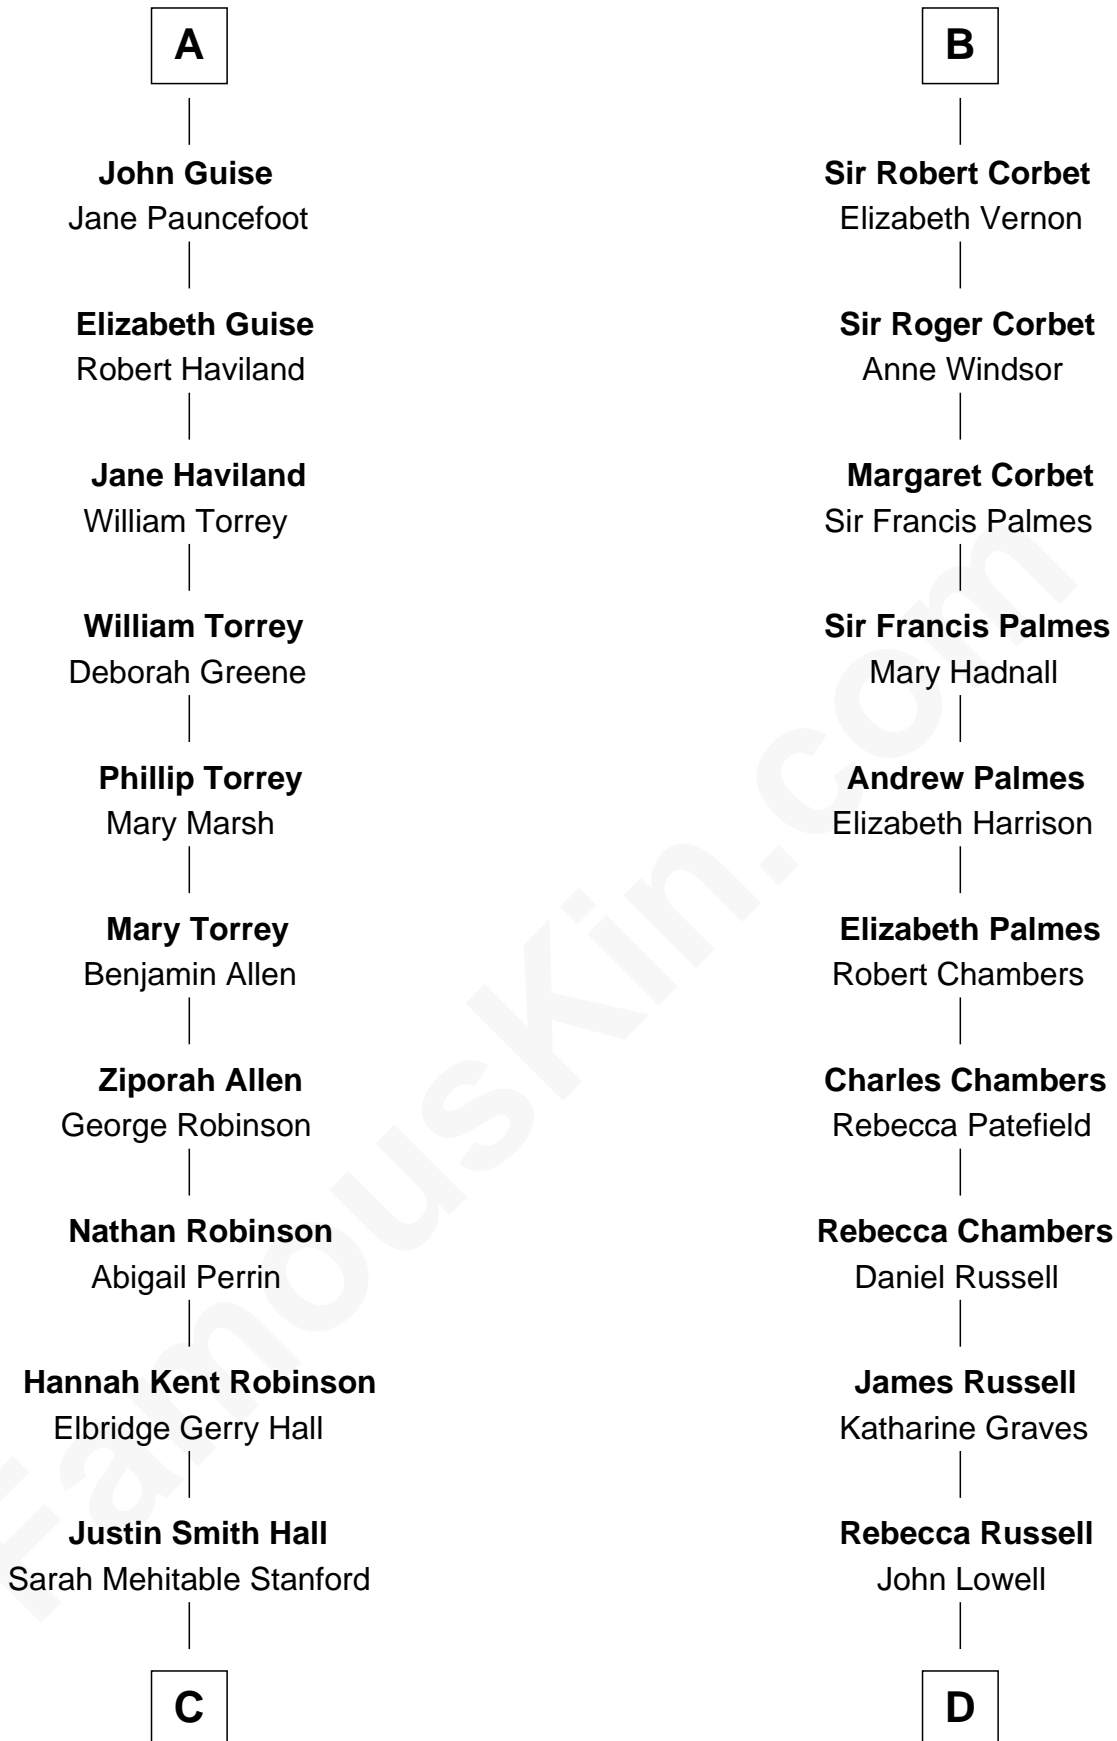

# FamousKin.com Relationship Chart of

**Raquel Welch**

*Movie Actress*

18th cousin 1 time removed of

**James Russell Lowell**

*American "Fireside" Poet*

**C**

**Emery Stanford Hall**  
Clara Louise Adams

**Josephine Sarah Hall**  
Armando Carlos Tejada

**Raquel Welch**  
*aka Raquel Welch*

**D**

**Rev. Charles Lowell**  
Harriet Brackett Spence

**James Russell Lowell**  
*American "Fireside" Poet*

FamousKin.com