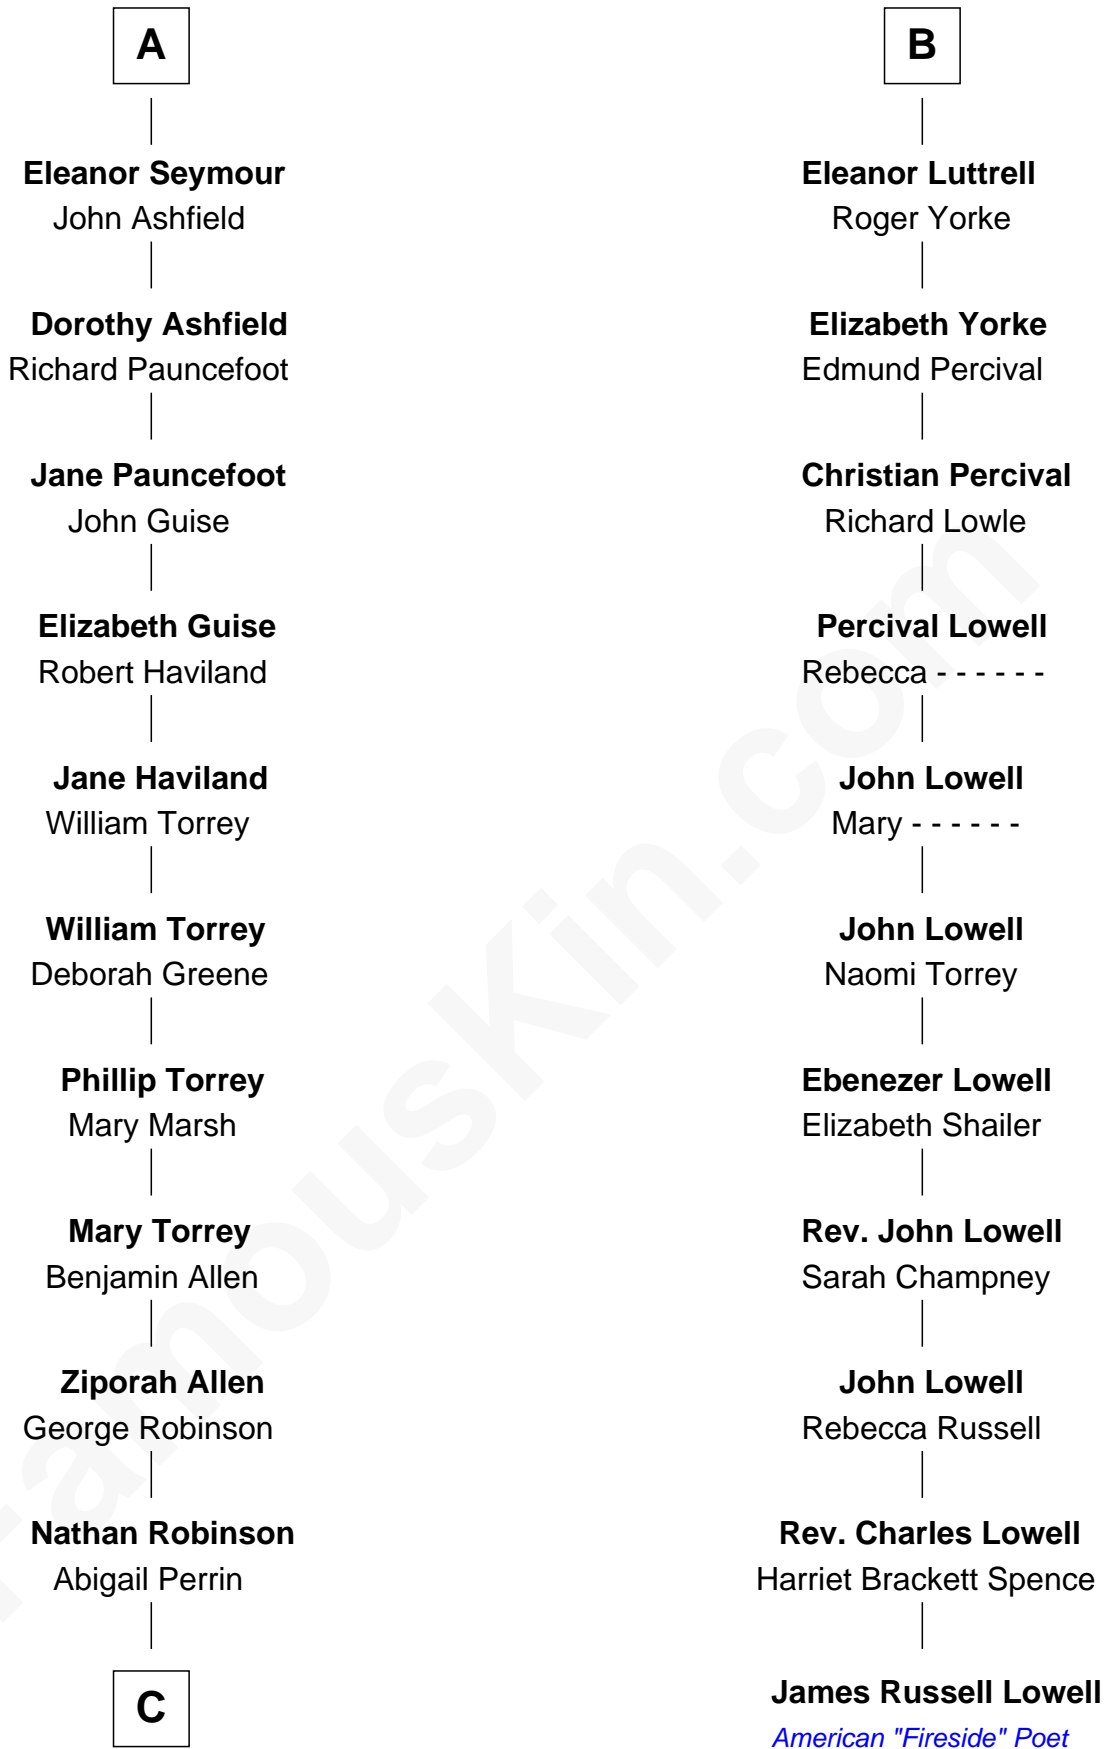

FamousKin.com
Relationship Chart of
Raquel Welch
Movie Actress

17th cousin 4 times removed of
James Russell Lowell
American "Fireside" Poet

Sir Hugh de Courtenay
 Eleanor le Despencer

C

Hannah Kent Robinson

Elbridge Gerry Hall

Justin Smith Hall

Sarah Mehitable Stanford

Emery Stanford Hall

Clara Louise Adams

Josephine Sarah Hall

Armando Carlos Tejada

Raquel Welch

aka Raquel Welch