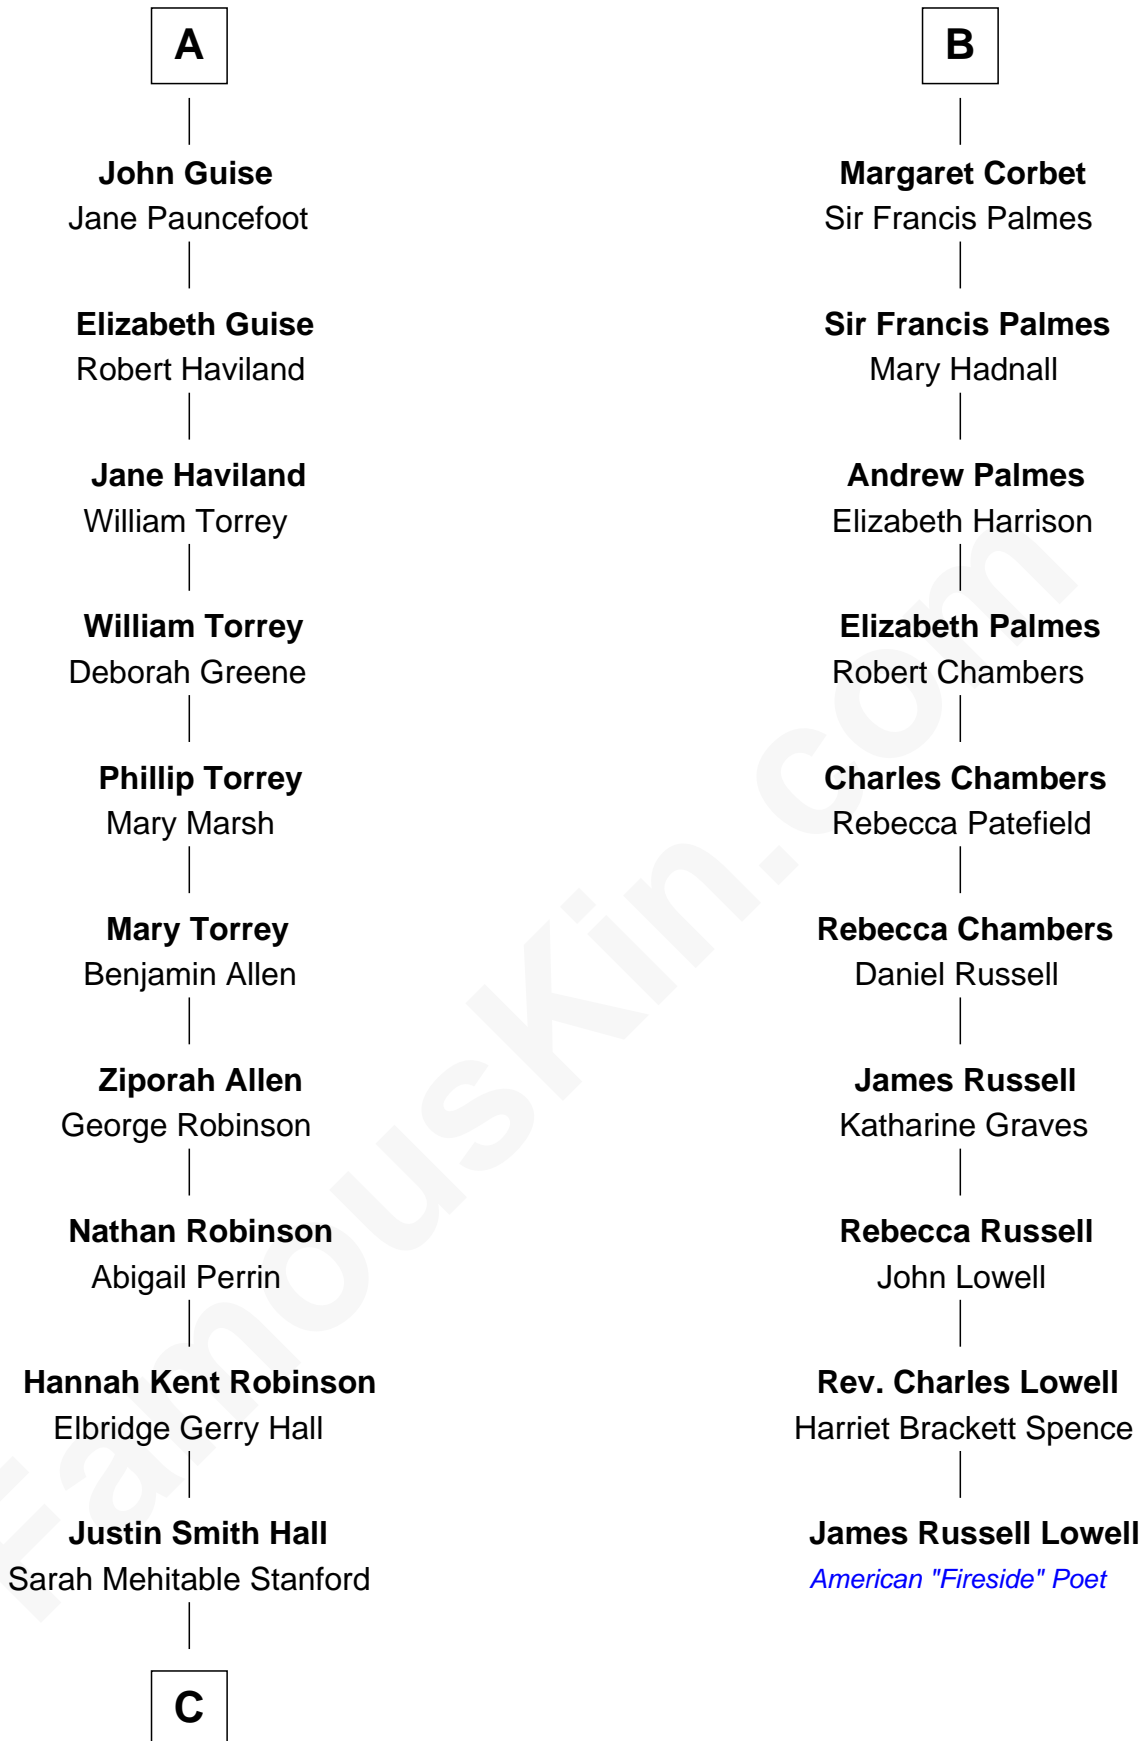

FamousKin.com
Relationship Chart of
Raquel Welch
Movie Actress

16th cousin 3 times removed of
James Russell Lowell
American "Fireside" Poet

C

—
Emery Stanford Hall

Clara Louise Adams

—
Josephine Sarah Hall

Armando Carlos Tejada

—
Raquel Welch

aka Raquel Welch

FamousKin.com