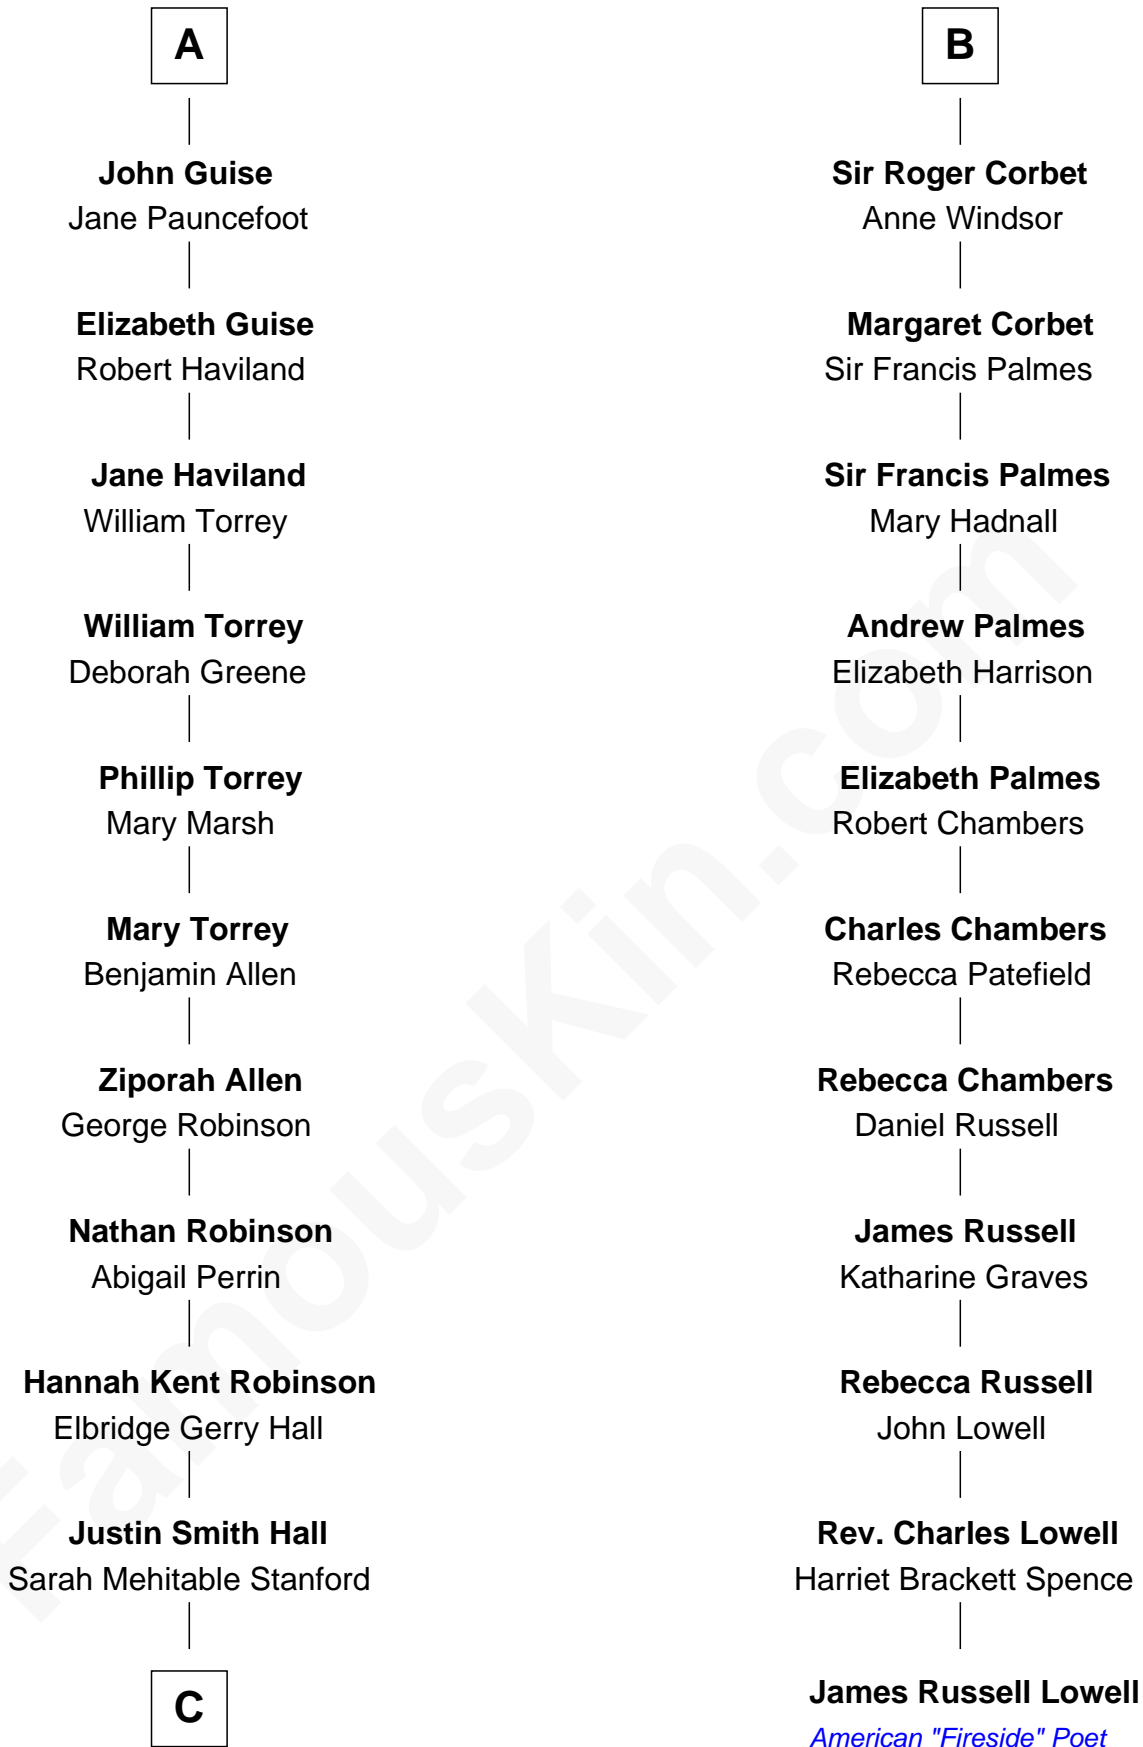

FamousKin.com Relationship Chart of

Raquel Welch

Movie Actress

17th cousin 2 times removed of

James Russell Lowell

American "Fireside" Poet

C

—
Emery Stanford Hall
Clara Louise Adams

—
Josephine Sarah Hall
Armando Carlos Tejada

—
Raquel Welch
aka Raquel Welch

FamousKin.com