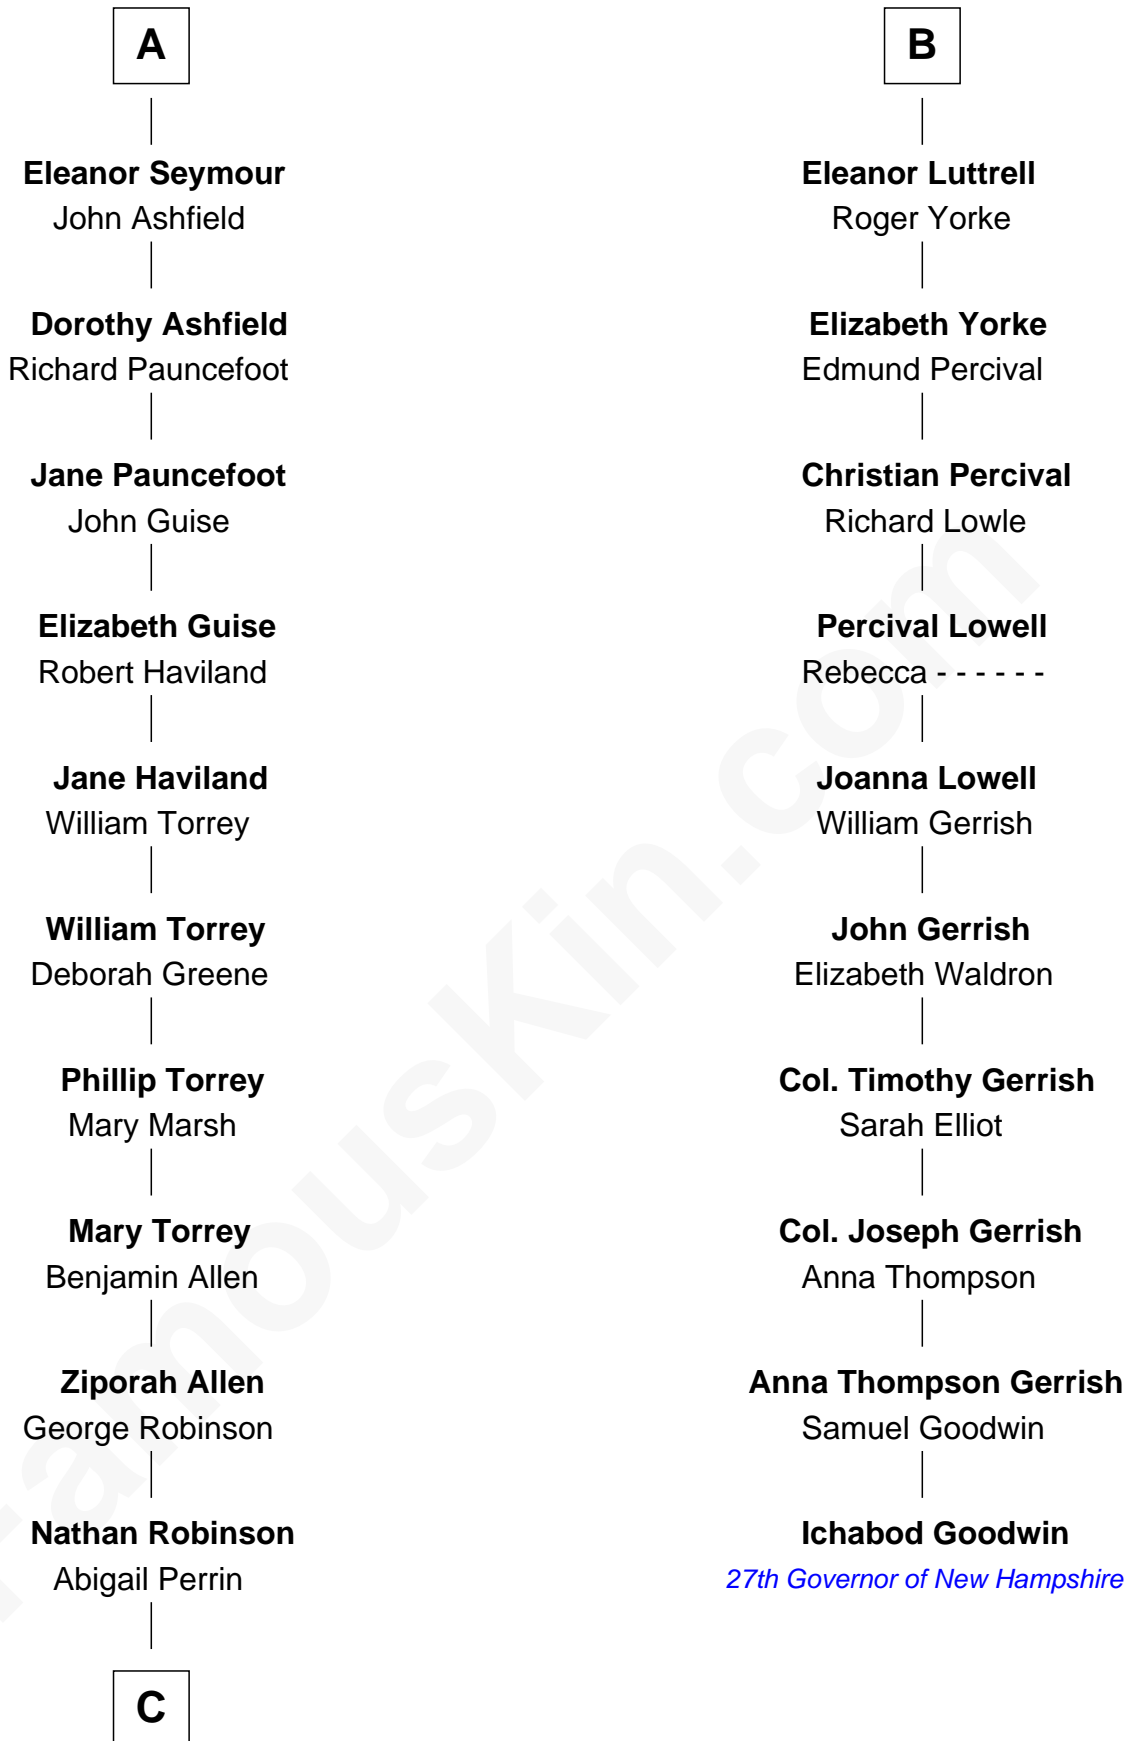

# FamousKin.com Relationship Chart of

**Raquel Welch**

*Movie Actress*

16th cousin 5 times removed of

**Ichabod Goodwin**

*27th Governor of New Hampshire*

**Sir Hugh de Courtenay**

Eleanor le Despencer

**C**

**Hannah Kent Robinson**

Elbridge Gerry Hall

**Justin Smith Hall**

Sarah Mehitable Stanford

**Emery Stanford Hall**

Clara Louise Adams

**Josephine Sarah Hall**

Armando Carlos Tejada

**Raquel Welch**

*aka Raquel Welch*