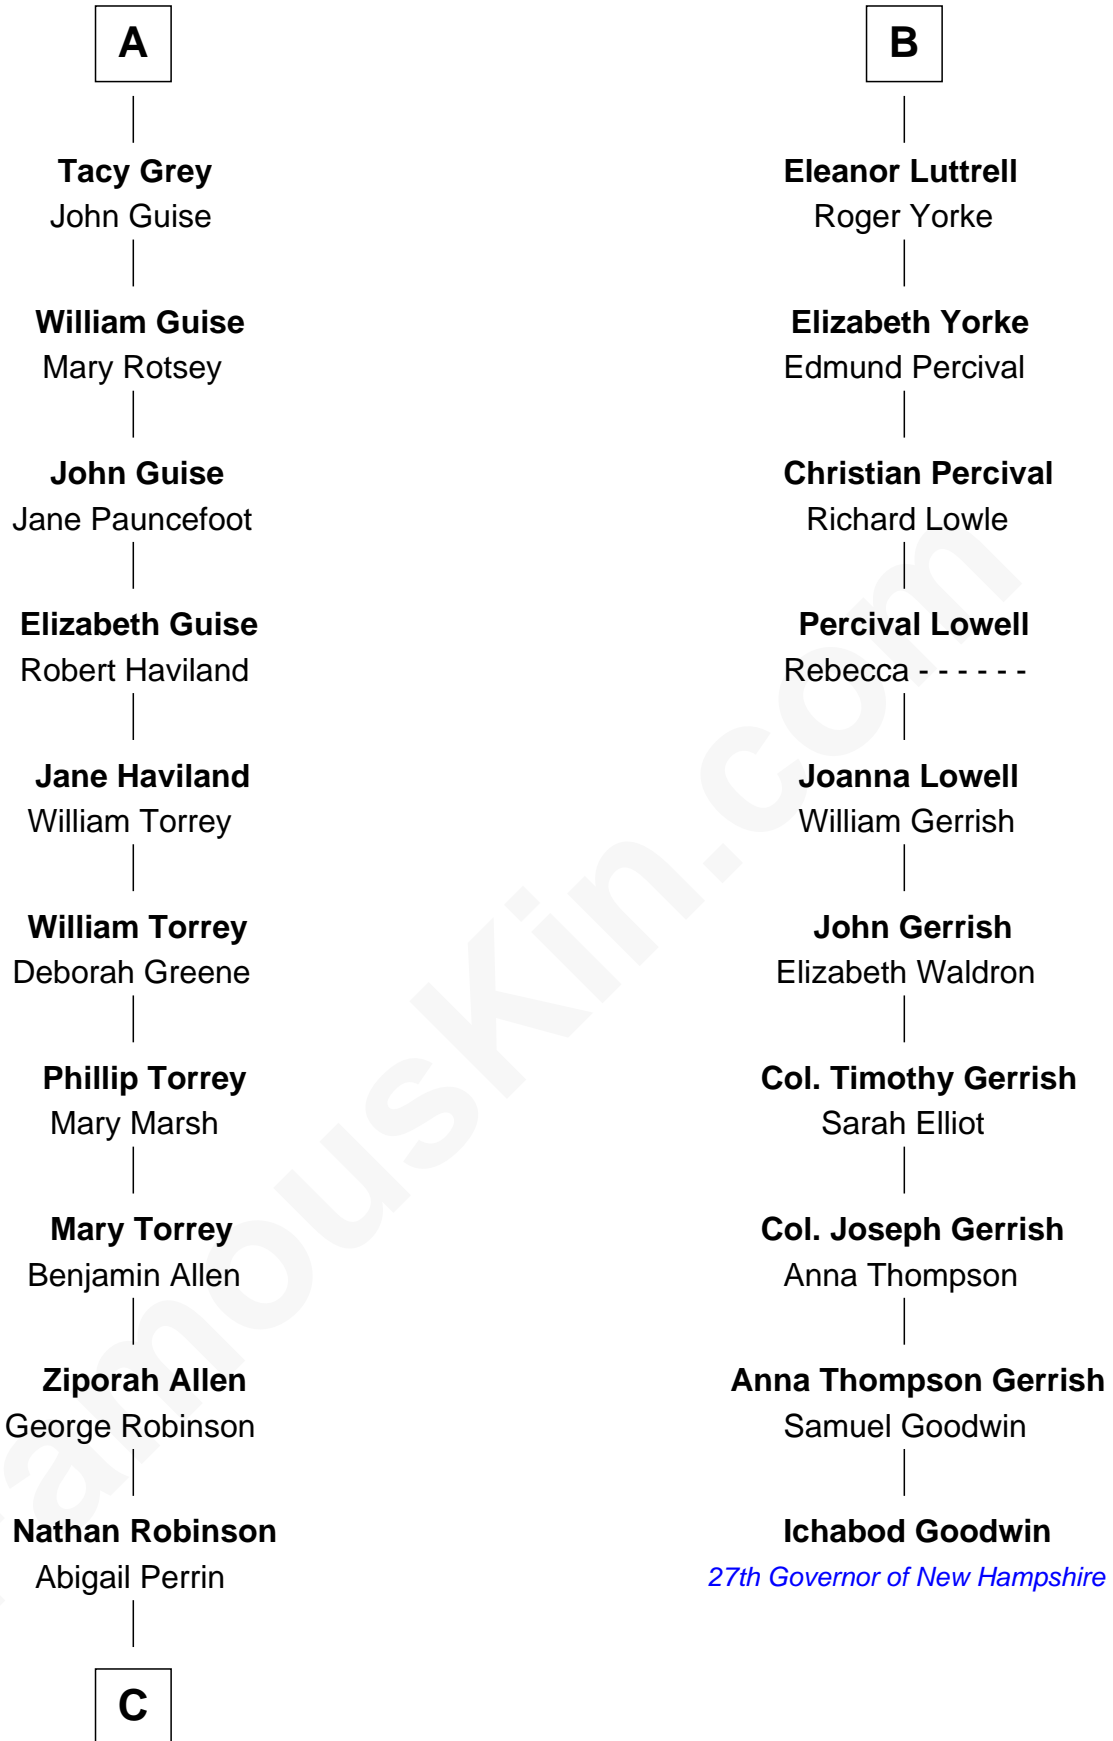

FamousKin.com Relationship Chart of

Raquel Welch
Movie Actress

16th cousin 5 times removed of

Ichabod Goodwin
27th Governor of New Hampshire

C

Hannah Kent Robinson

Elbridge Gerry Hall

Justin Smith Hall

Sarah Mehitable Stanford

Emery Stanford Hall

Clara Louise Adams

Josephine Sarah Hall

Armando Carlos Tejada

Raquel Welch

aka Raquel Welch