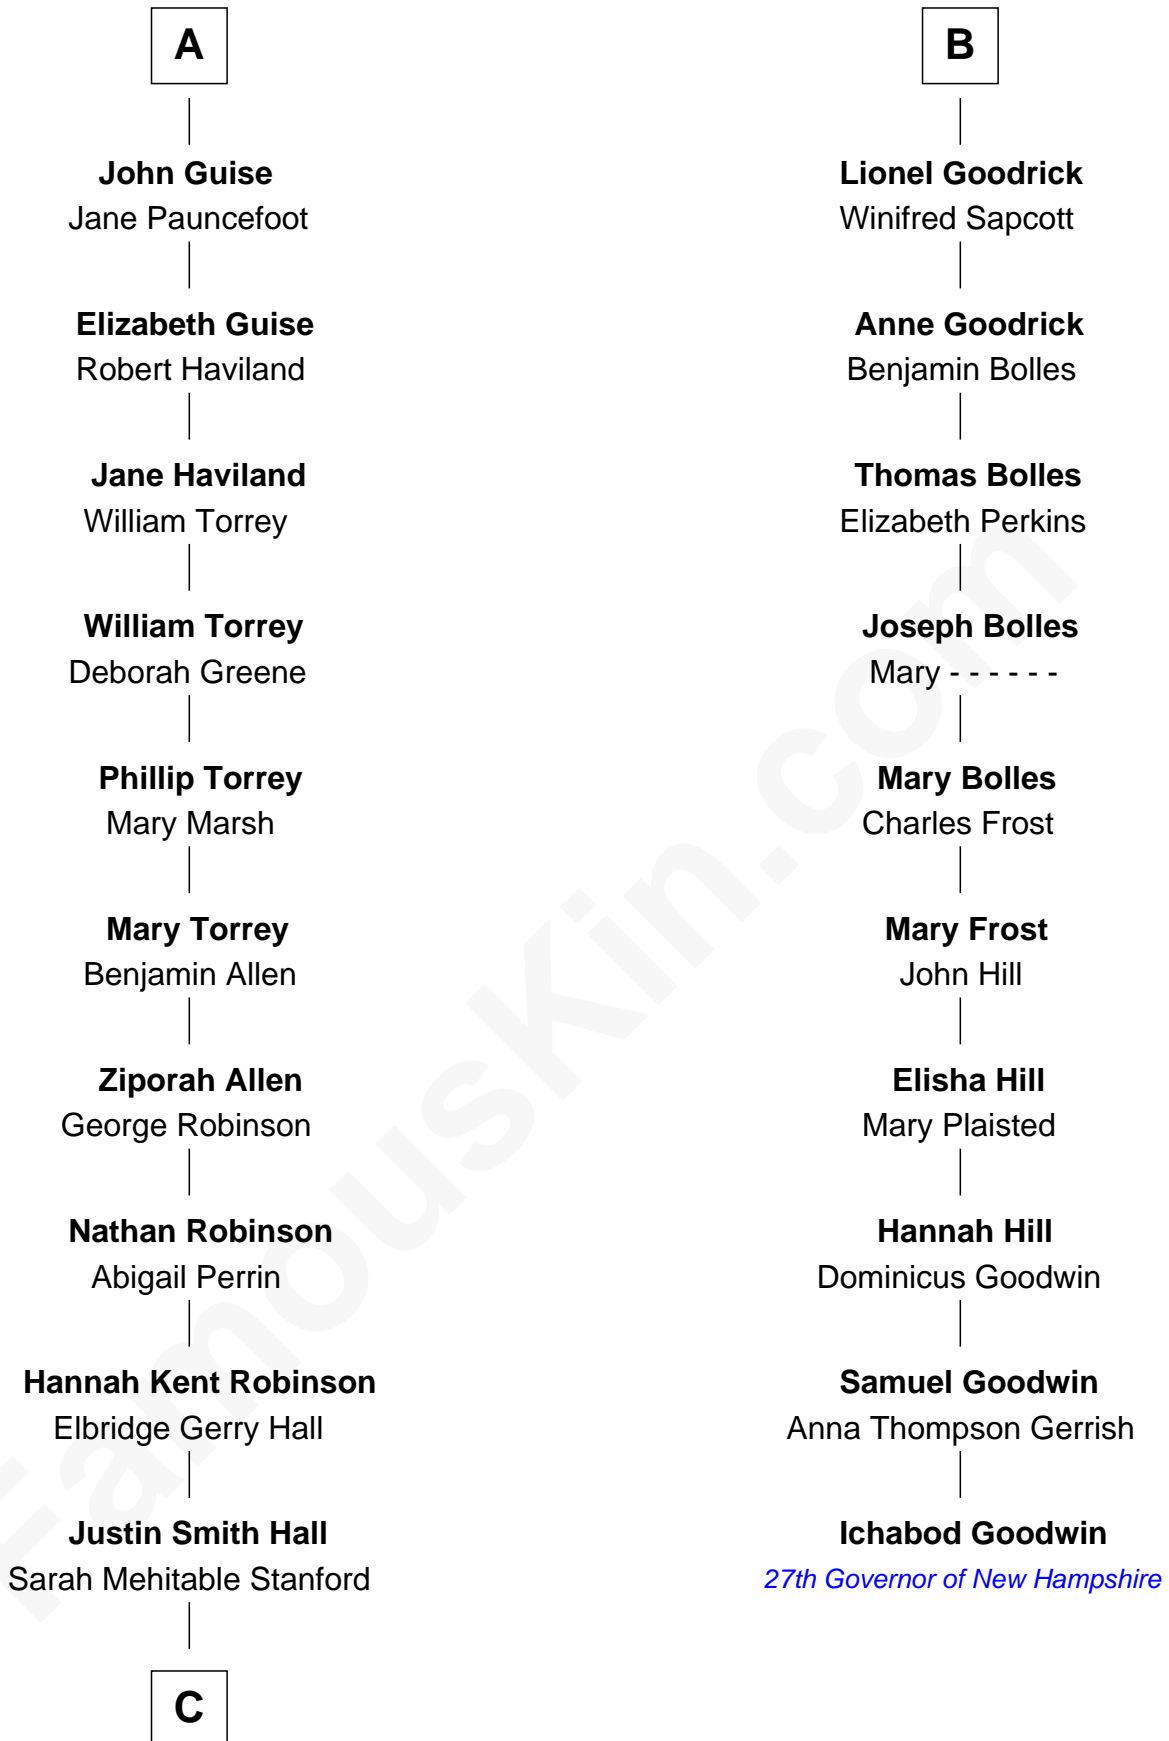

FamousKin.com Relationship Chart of

Raquel Welch
Movie Actress

16th cousin 3 times removed of

Ichabod Goodwin
27th Governor of New Hampshire

C

Emery Stanford Hall
Clara Louise Adams

Josephine Sarah Hall
Armando Carlos Tejada

Raquel Welch
aka Raquel Welch

FamousKin.com