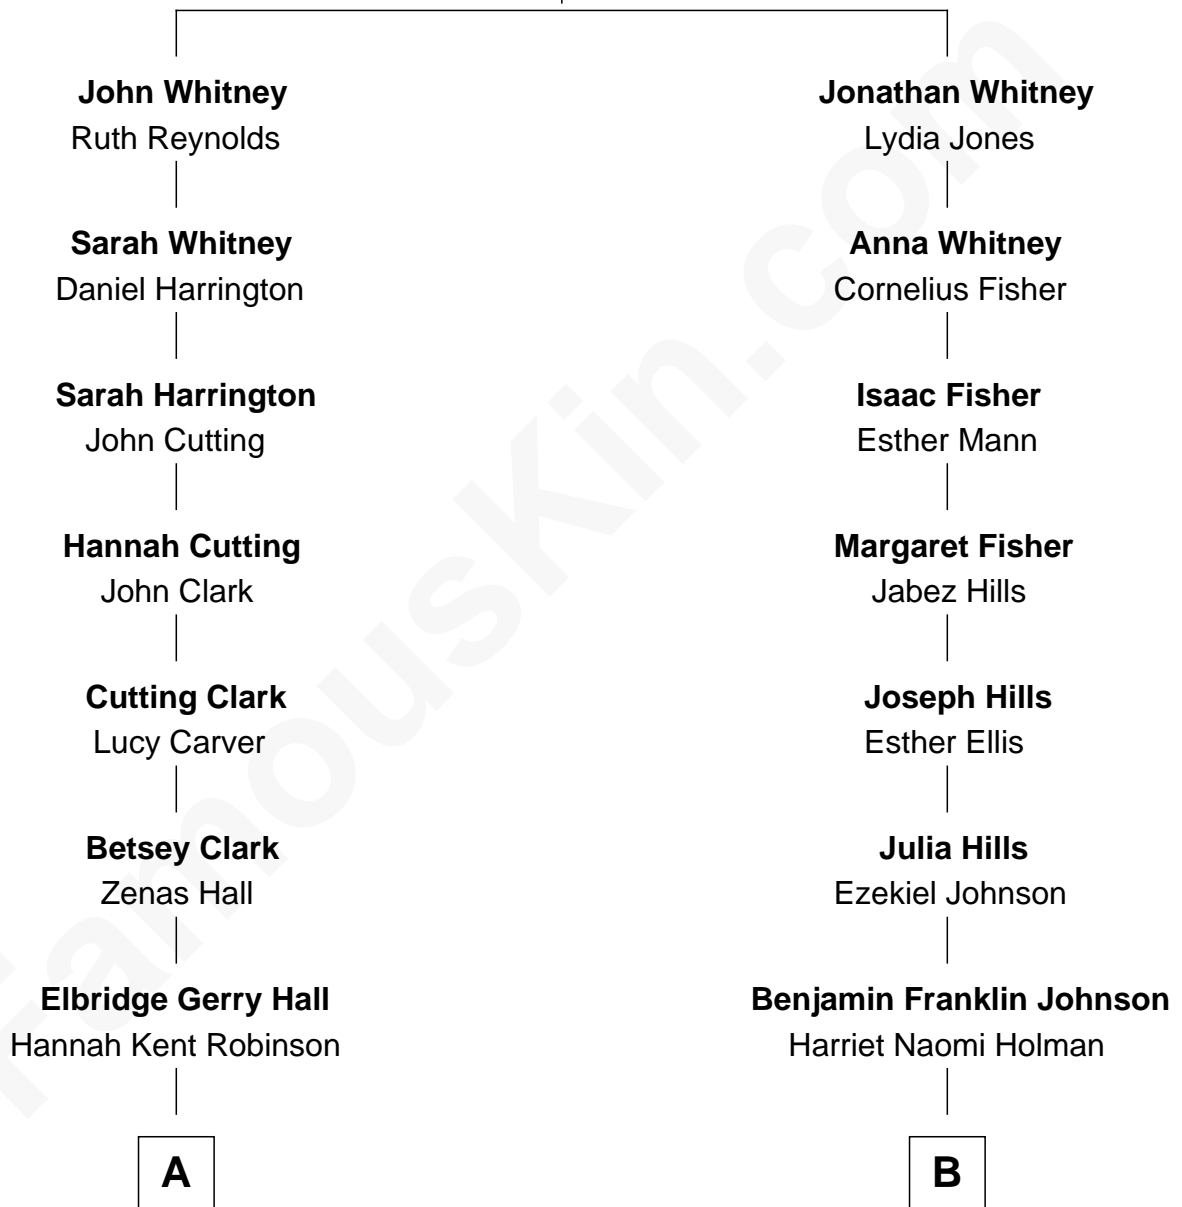

FamousKin.com Relationship Chart of

Raquel Welch

Movie Actress

10th cousin 1 time removed of

Elizabeth Smart

Founder of Elizabeth Smart Foundation

John Whitney

Elinor - - - - -

A

Justin Smith Hall
Sarah Mehitable Stanford

Emery Stanford Hall
Clara Louise Adams

Josephine Sarah Hall
Armando Carlos Tejada

Raquel Welch
aka Raquel Welch

B

Seth Jedidiah Johnson
Polly Elizabeth Richmond

Genevieve Johnson
Archibald Newel Pettit