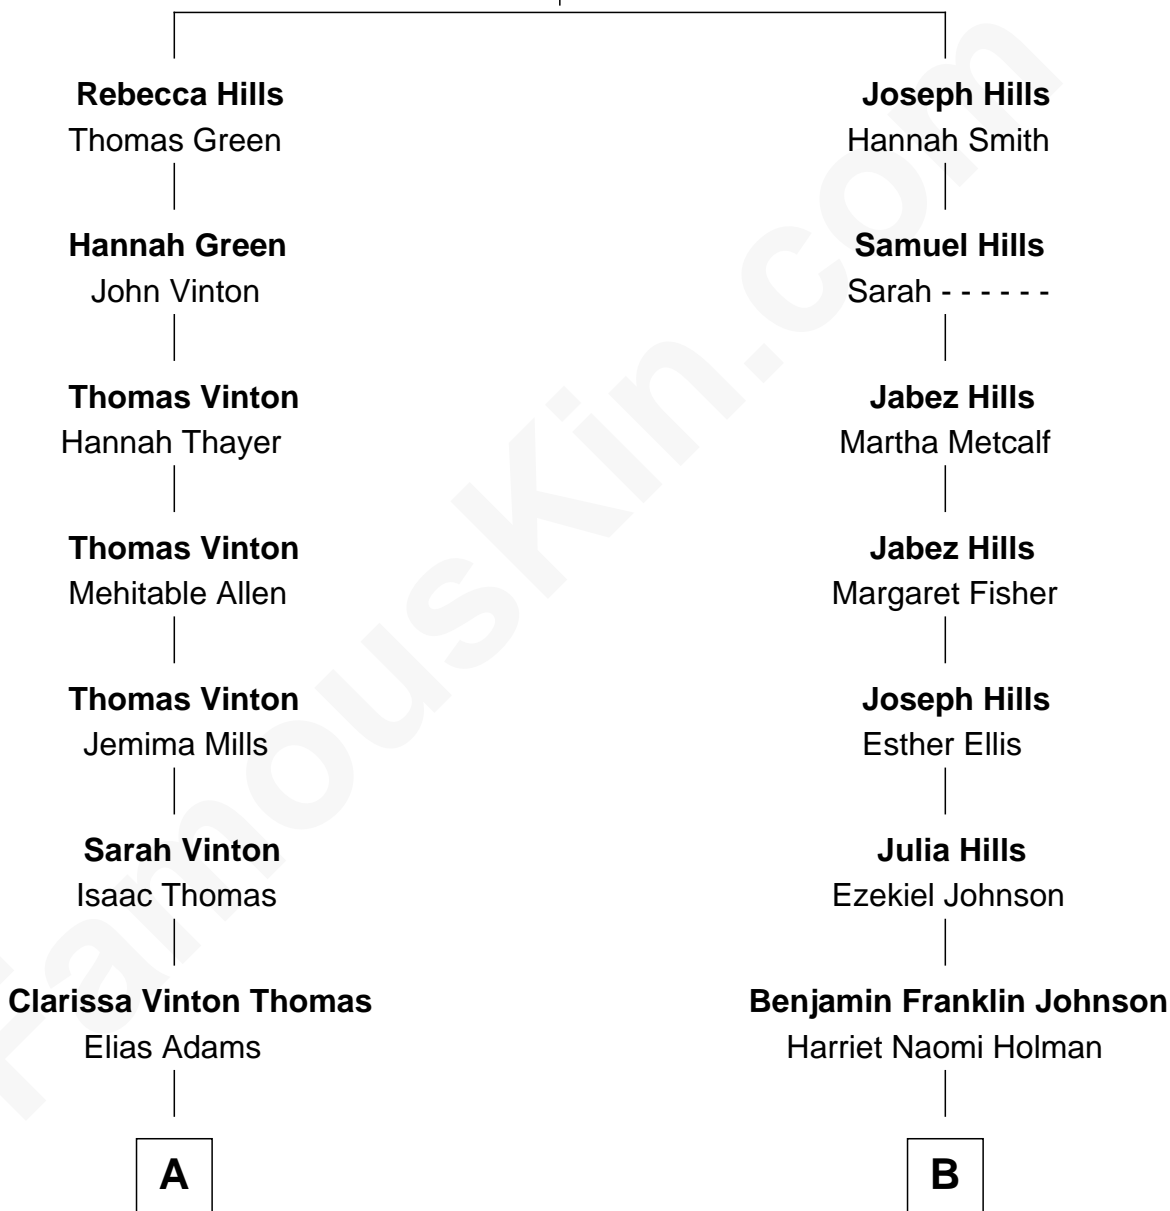

FamousKin.com Relationship Chart of

Raquel Welch

Movie Actress

10th cousin 1 time removed of

Elizabeth Smart

Founder of Elizabeth Smart Foundation

Joseph Hills

Rose Clark

A

Joseph Warren Adams

Josephine H. Merrill

Clara Louise Adams

Emery Stanford Hall

Josephine Sarah Hall

Armando Carlos Tejada

Raquel Welch