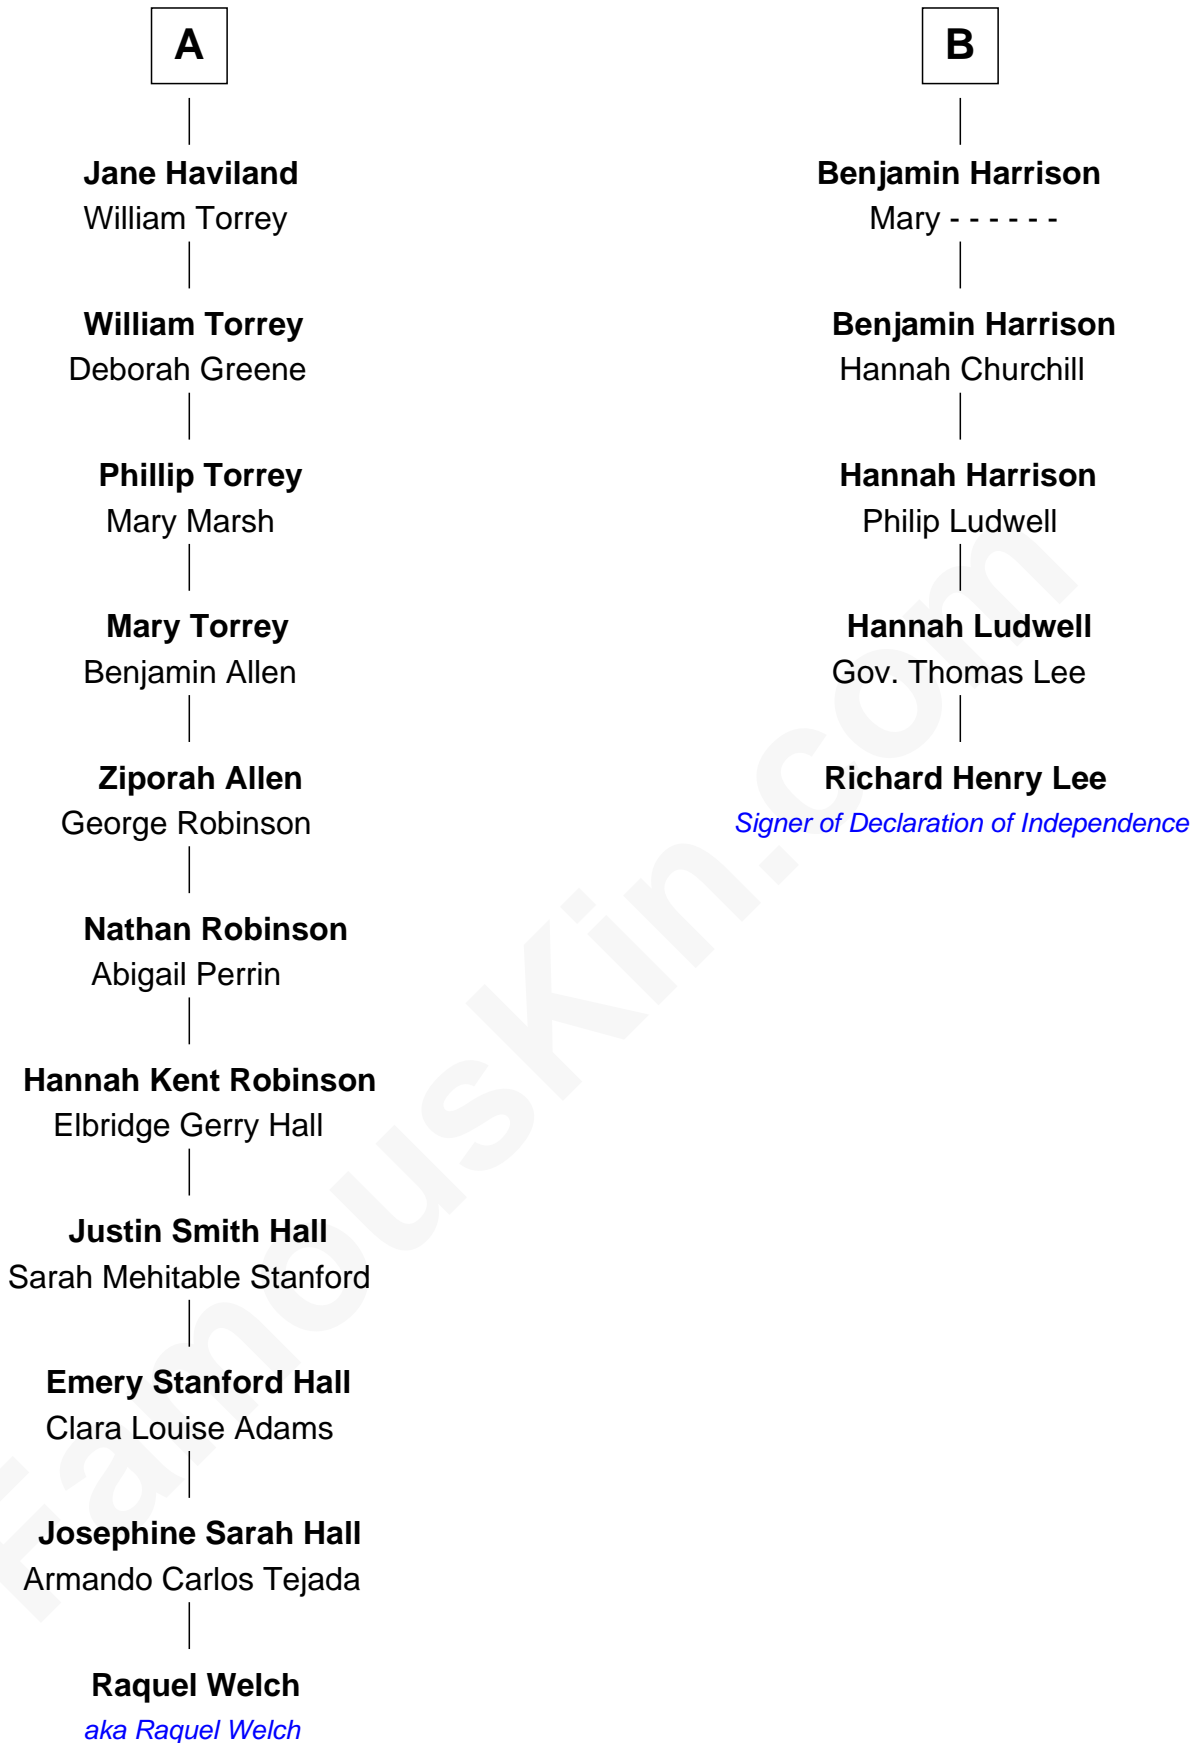

**FamousKin.com**  
**Relationship Chart of**  
**Raquel Welch**  
*Movie Actress*

11th cousin 6 times removed of

**Richard Henry Lee**  
*Signer of the Declaration of Independence*

Raquel Welch photo by [Alan Light](#) ([CC BY 2.0](#))