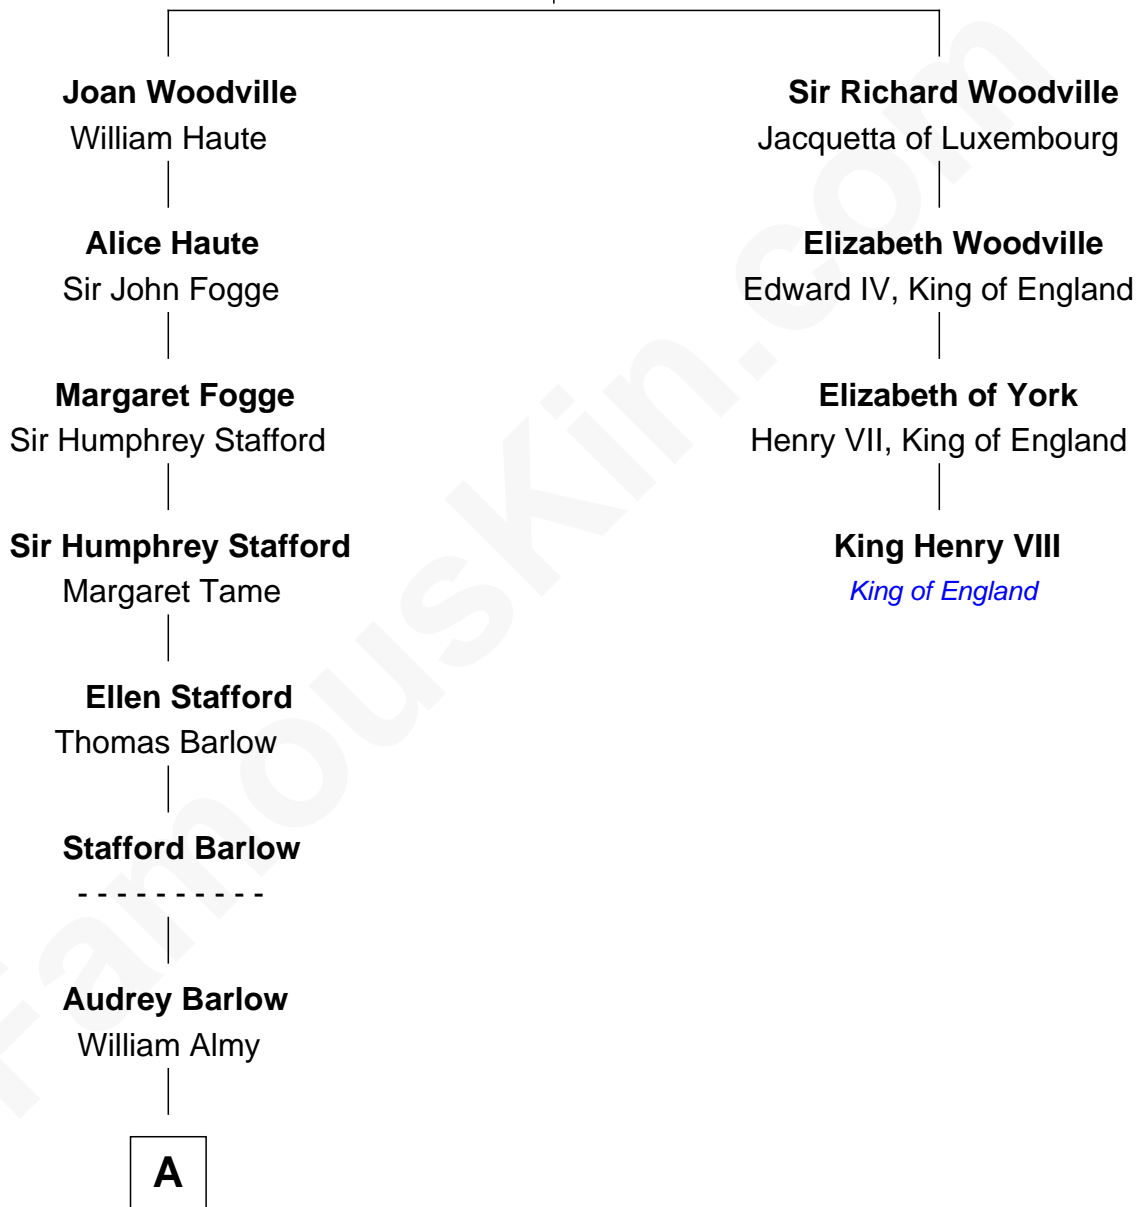

# FamousKin.com Relationship Chart of

**Raquel Welch**  
*Movie Actress*

3rd cousin 14 times removed of

**King Henry VIII**  
*King of England*

**Richard Woodville**  
Joan Bedlisgate

**A**

**Annis Almy**  
John Greene

**Deborah Greene**  
William Torrey

**Phillip Torrey**  
Mary Marsh

**Mary Torrey**  
Benjamin Allen

**Ziporah Allen**  
George Robinson

**Nathan Robinson**  
Abigail Perrin

**Hannah Kent Robinson**  
Elbridge Gerry Hall