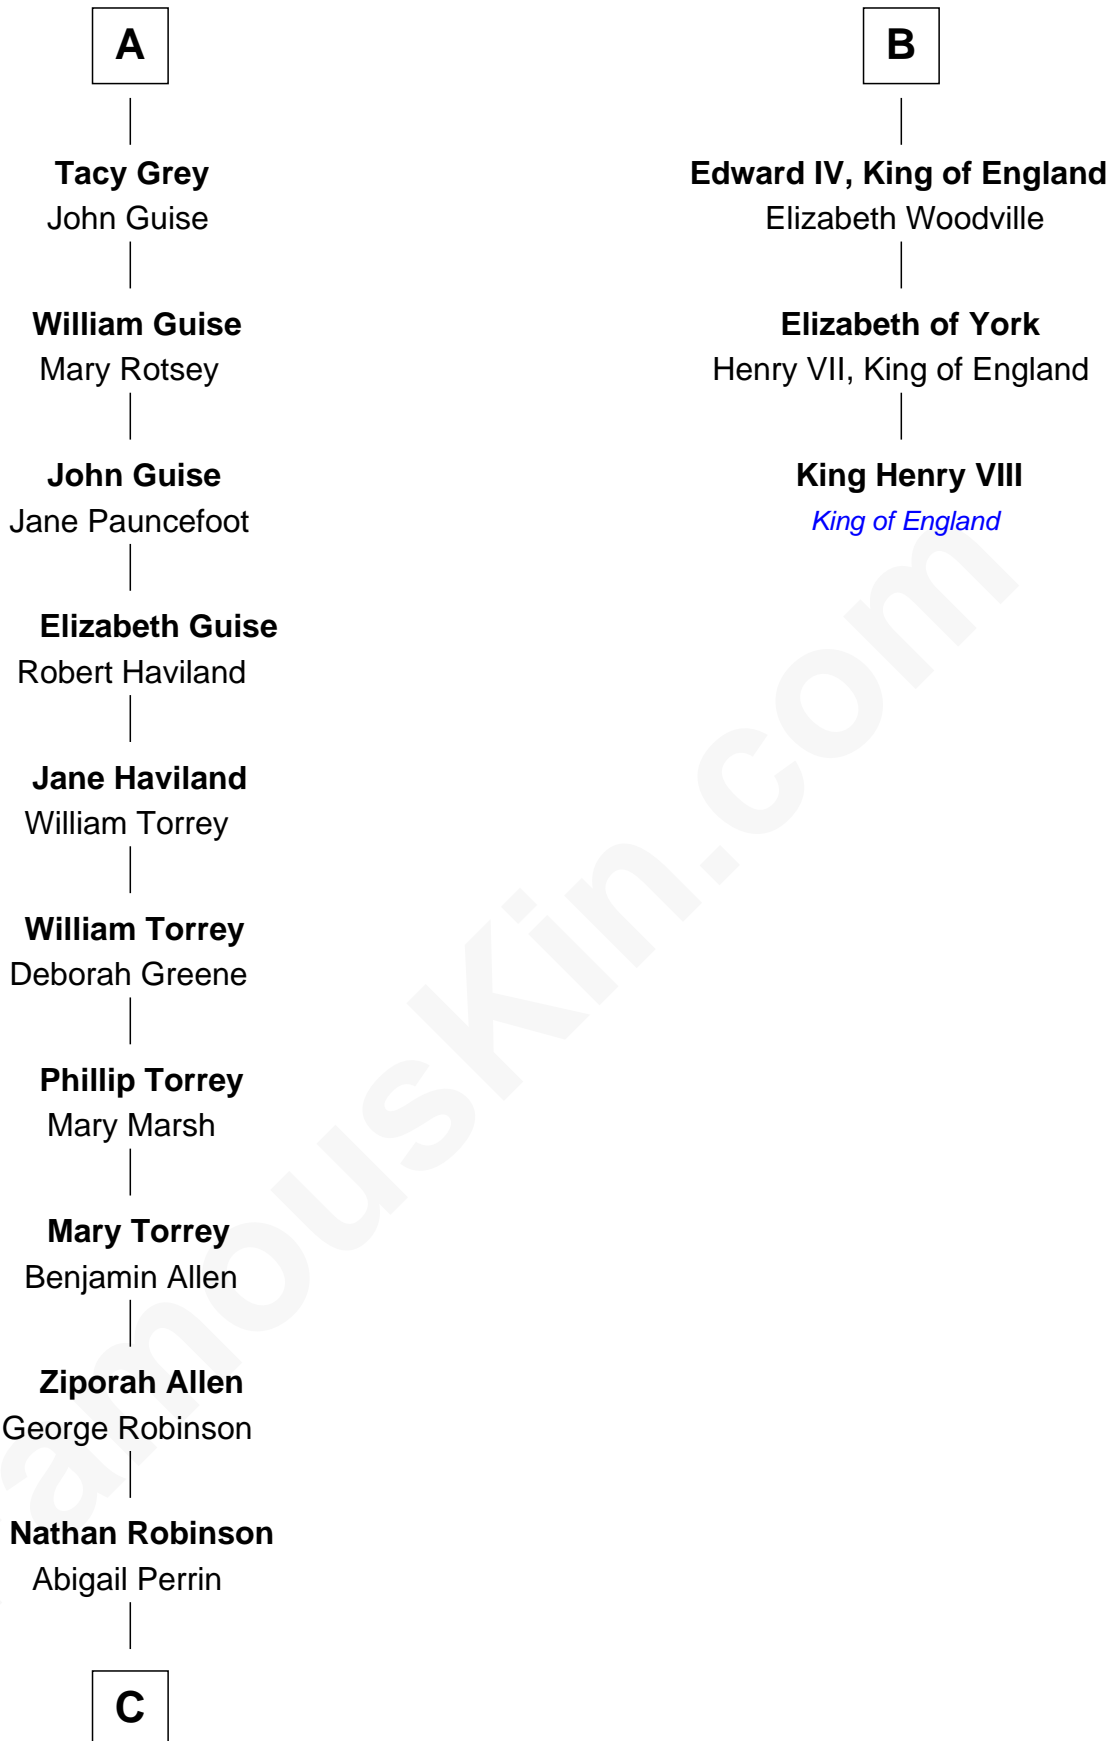

FamousKin.com Relationship Chart of

Raquel Welch

Movie Actress

9th cousin 12 times removed of

King Henry VIII

King of England

Gunselm de Badlesmere

Bartholomew de Badlesmere

Eleanor Holand

Anne de Mortimer

Richard of York

Sir Richard Plantagenet

Cecily Neville

B

C

Hannah Kent Robinson