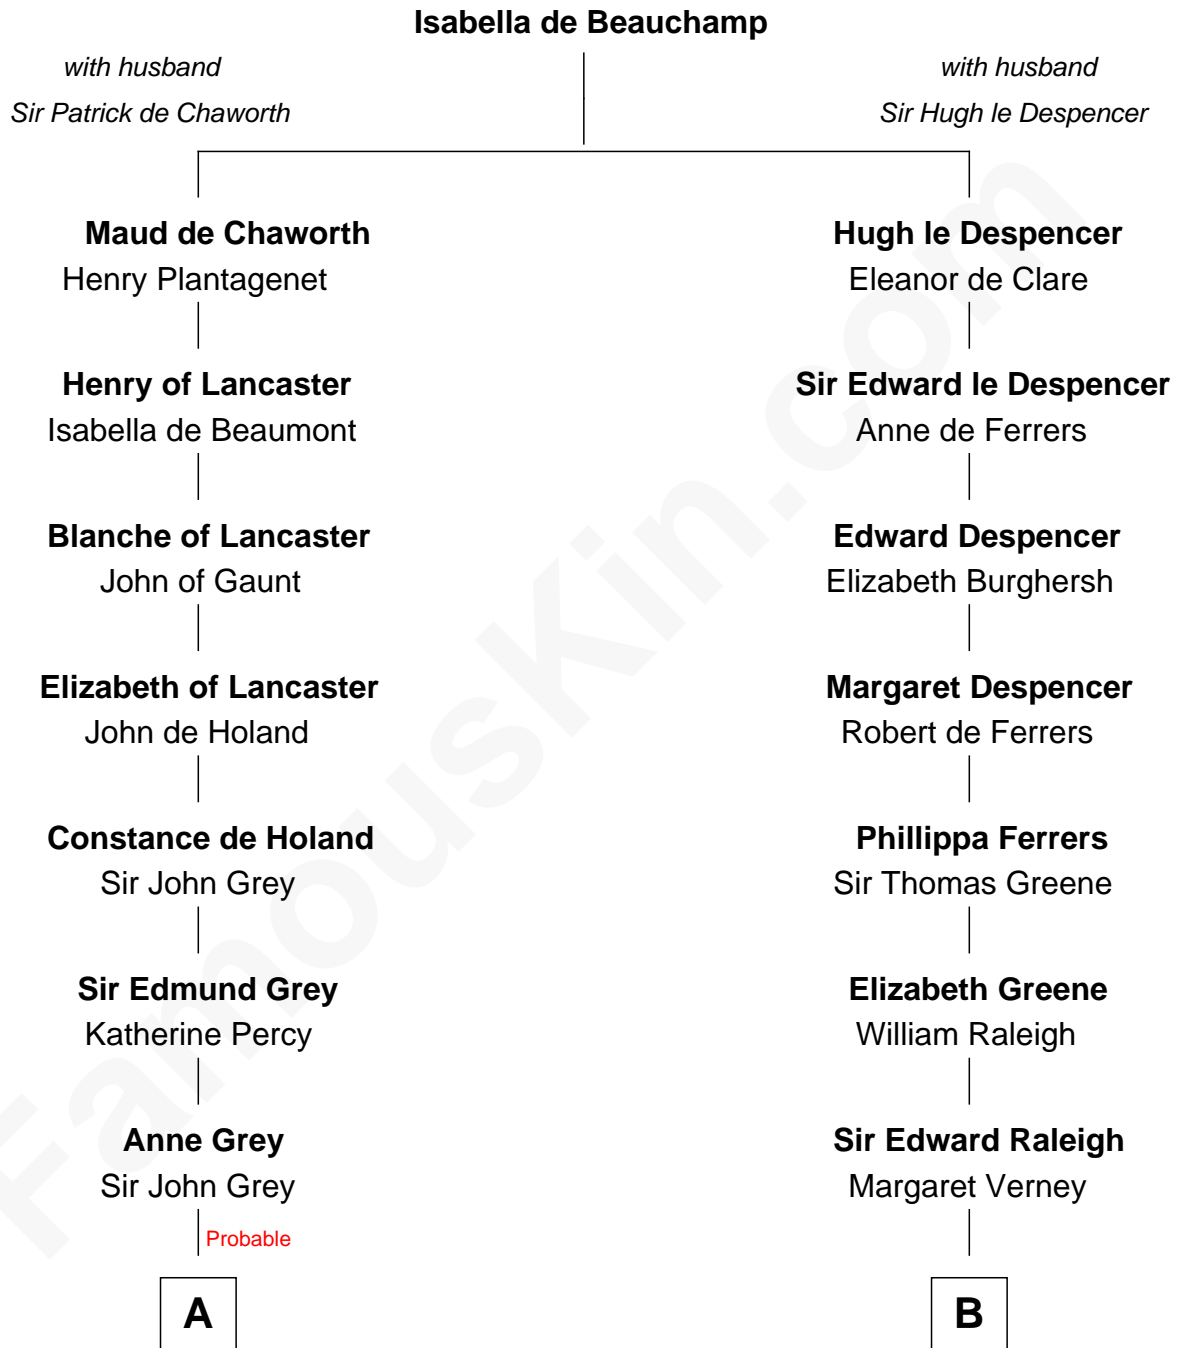

FamousKin.com Relationship Chart of

Raquel Welch

Movie Actress

21st cousin of

Willis Carrier

Inventor of Air Conditioning

C

Hannah Kent Robinson

Elbridge Gerry Hall

Justin Smith Hall

Sarah Mehitable Stanford

Emery Stanford Hall

Clara Louise Adams

Josephine Sarah Hall

Armando Carlos Tejada

Raquel Welch