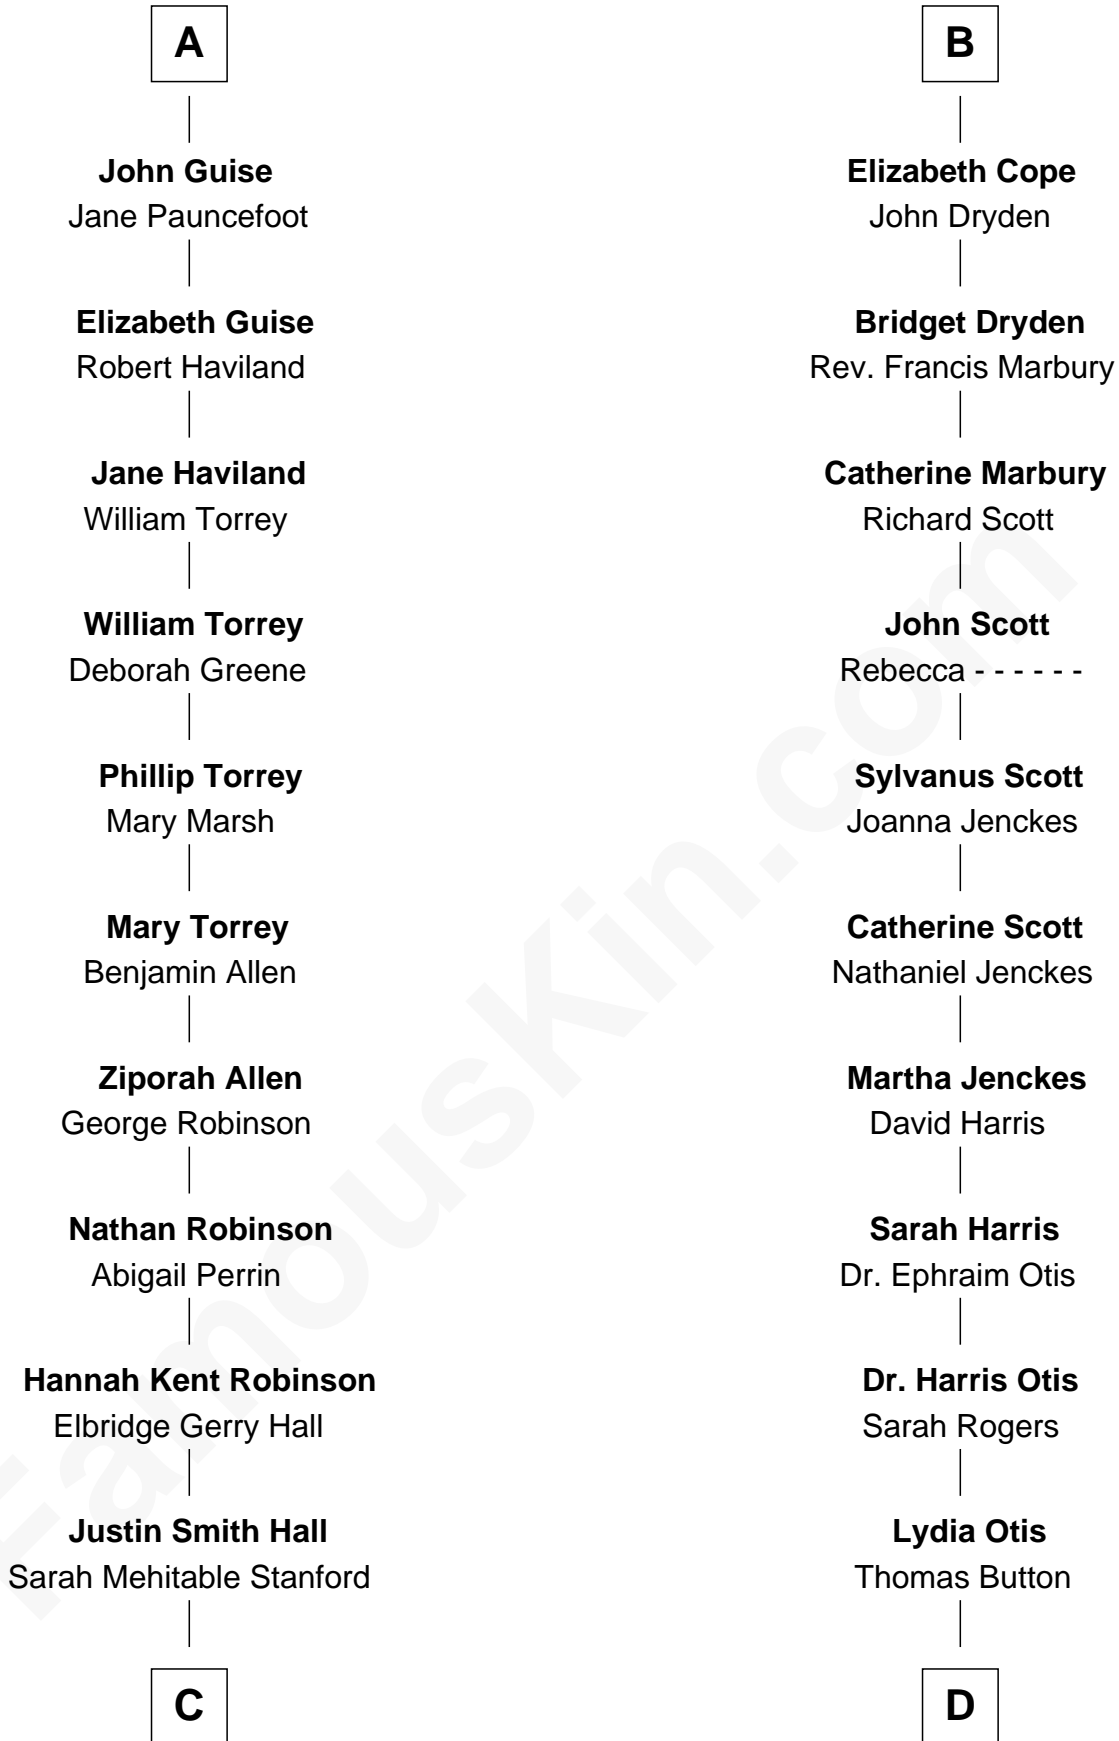

# FamousKin.com Relationship Chart of

**Raquel Welch**

*Movie Actress*

19th cousin of

**Willis Carrier**

*Inventor of Air Conditioning*

**C**

**Emery Stanford Hall**  
Clara Louise Adams