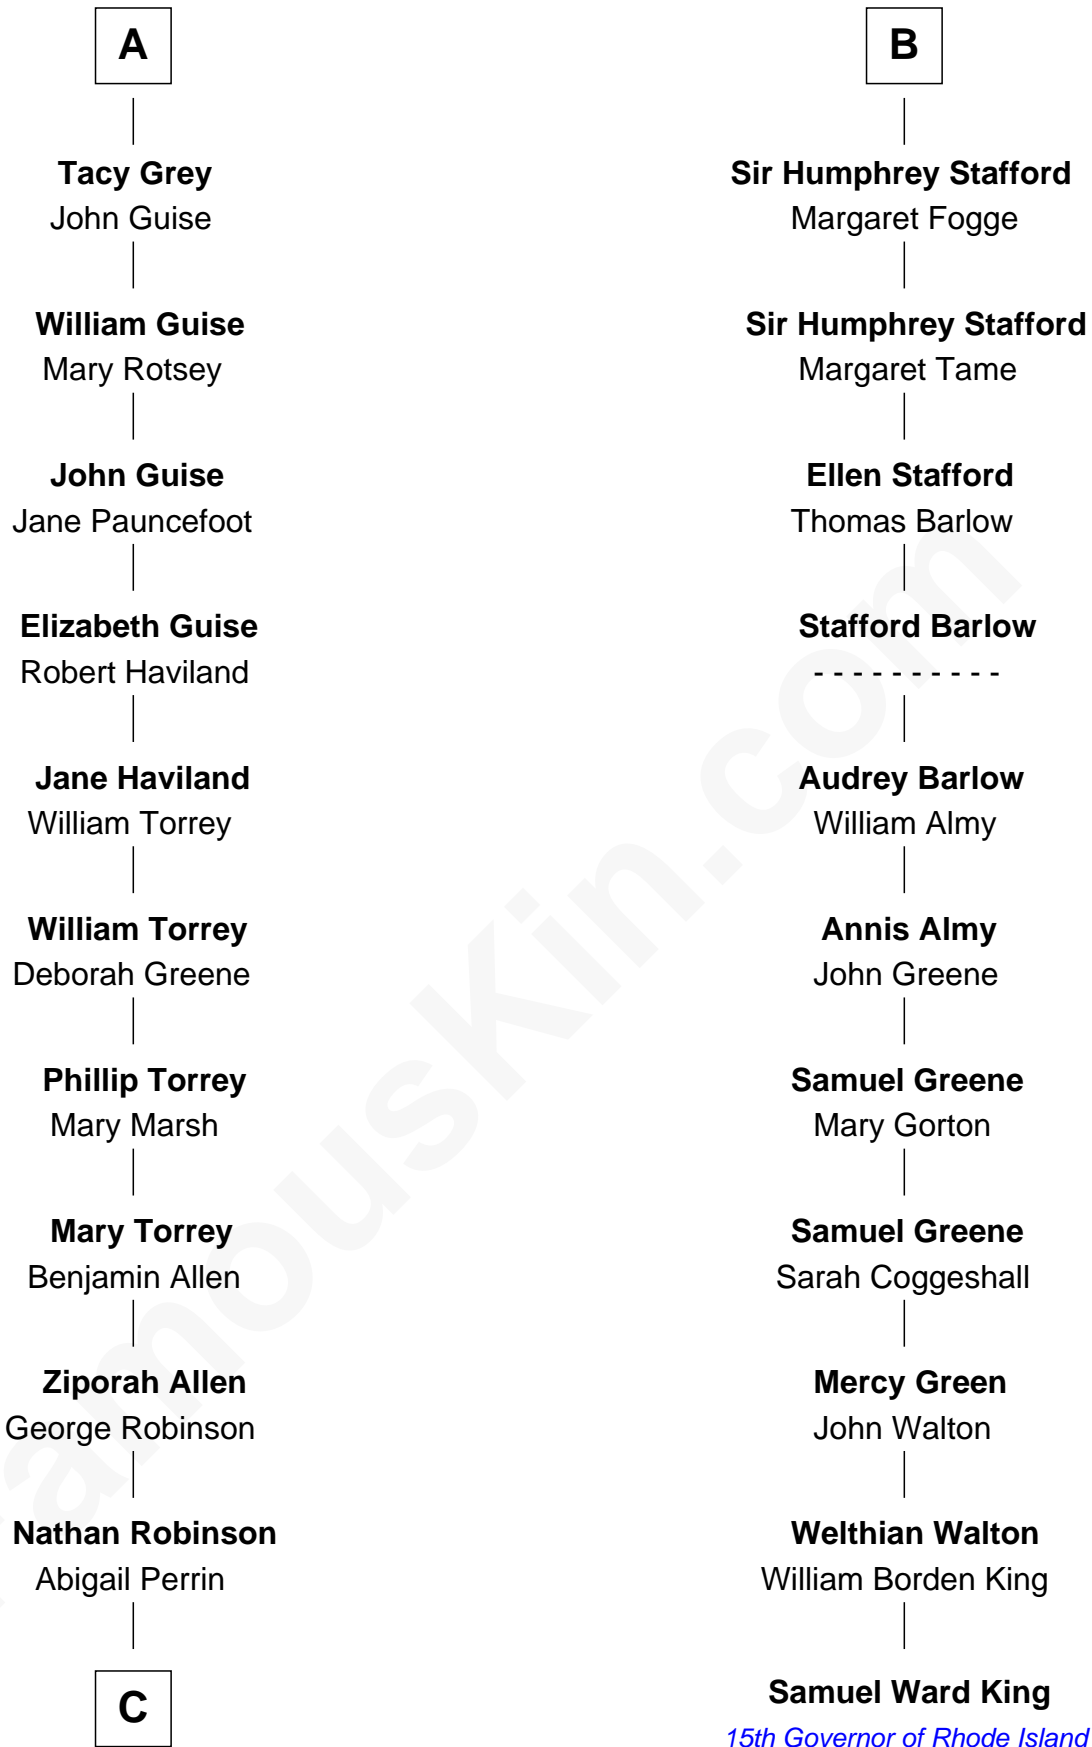

FamousKin.com Relationship Chart of

Raquel Welch

Movie Actress

17th cousin 4 times removed of

Samuel Ward King

15th Governor of Rhode Island

Nicholas de Stafford

C

Hannah Kent Robinson

Elbridge Gerry Hall

Justin Smith Hall

Sarah Mehitable Stanford

Emery Stanford Hall

Clara Louise Adams

Josephine Sarah Hall

Armando Carlos Tejada