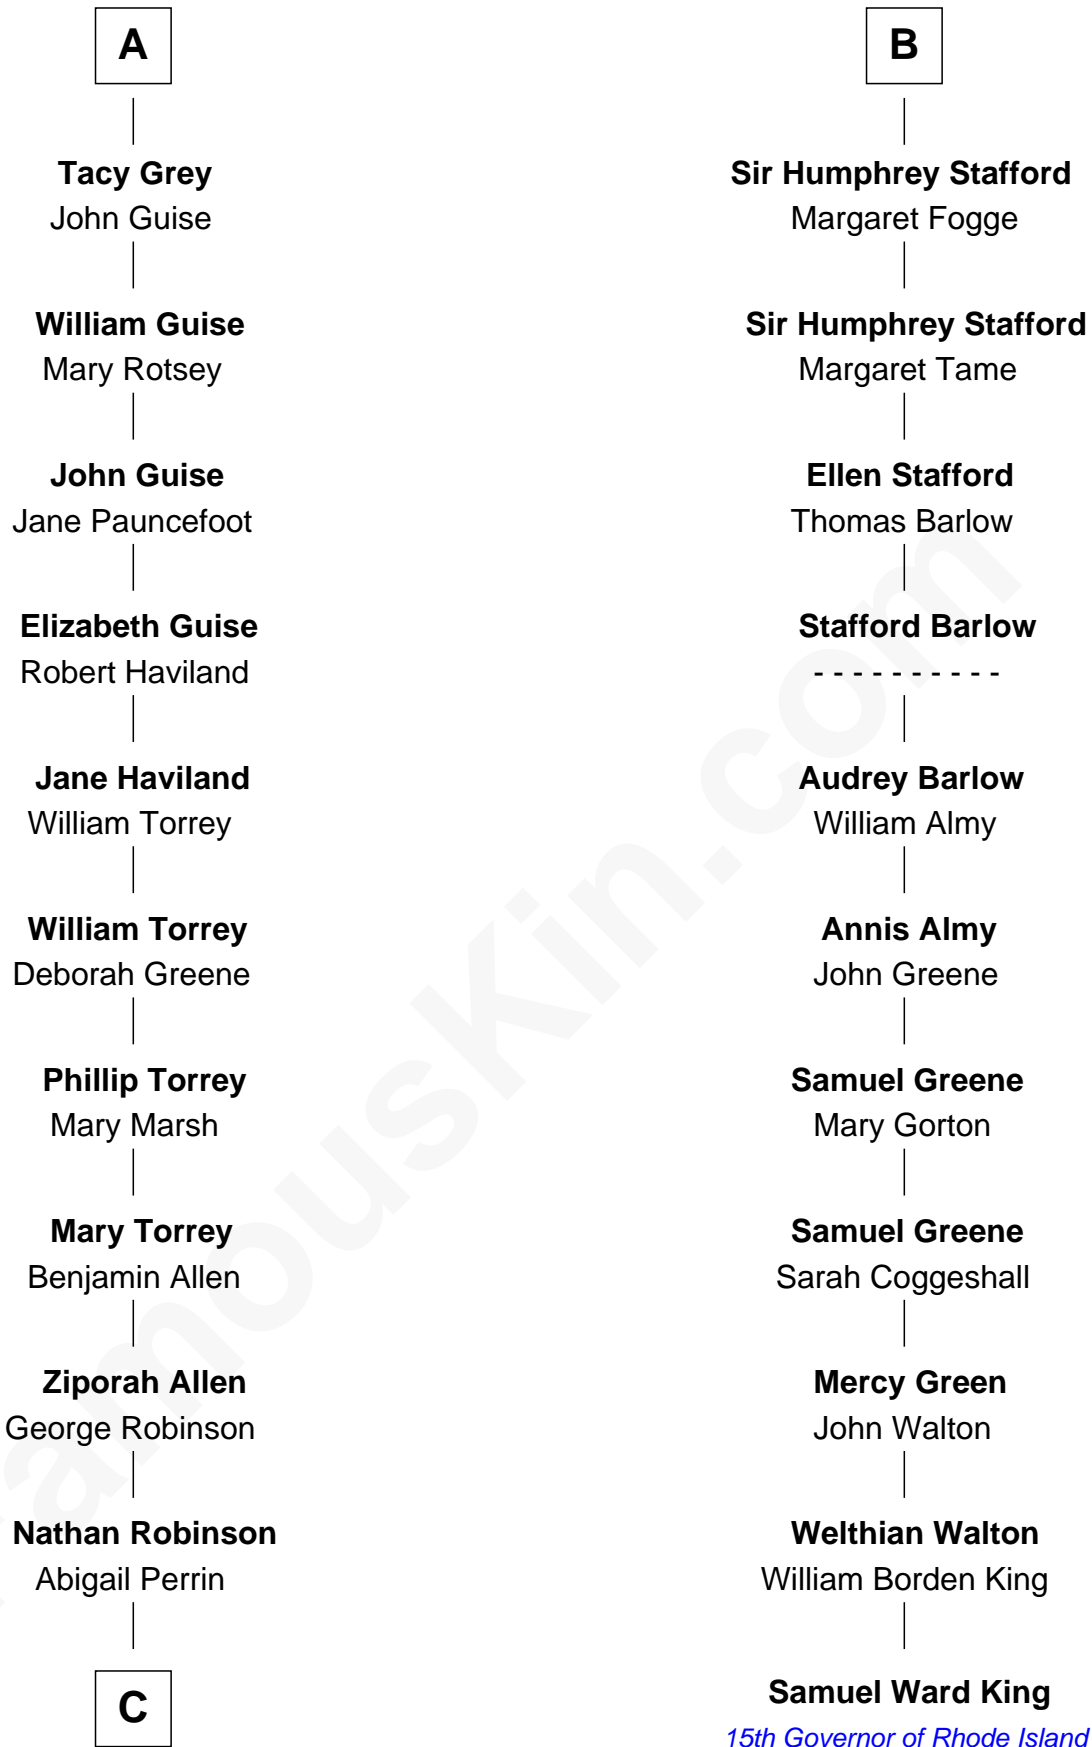

FamousKin.com Relationship Chart of

Raquel Welch

Movie Actress

17th cousin 4 times removed of

Samuel Ward King

15th Governor of Rhode Island

Ralph Basset

Hawise - - - - -

Margaret Basset
Edmund de Stafford

Ralph de Stafford
Margaret de Audley

Beatrice de Stafford
Thomas de Ros

Margaret de Ros
Sir Reynold Grey

Sir John Grey
Constance de Holand

Sir Edmund Grey
Katherine Percy

Anne Grey
Sir John Grey

Probable

A

Margaret Basset
Edmund de Stafford

Ralph de Stafford
Katherine de Hastang

Margaret Stafford
Sir John Stafford

Ralph Stafford
Maud de Hastang

Sir Humphrey Stafford
Elizabeth Burdet

Sir Humphrey Stafford
Eleanor Aylesbury

Humphrey Stafford
Katherine Fray

B

C

Hannah Kent Robinson

Elbridge Gerry Hall

Justin Smith Hall

Sarah Mehitable Stanford