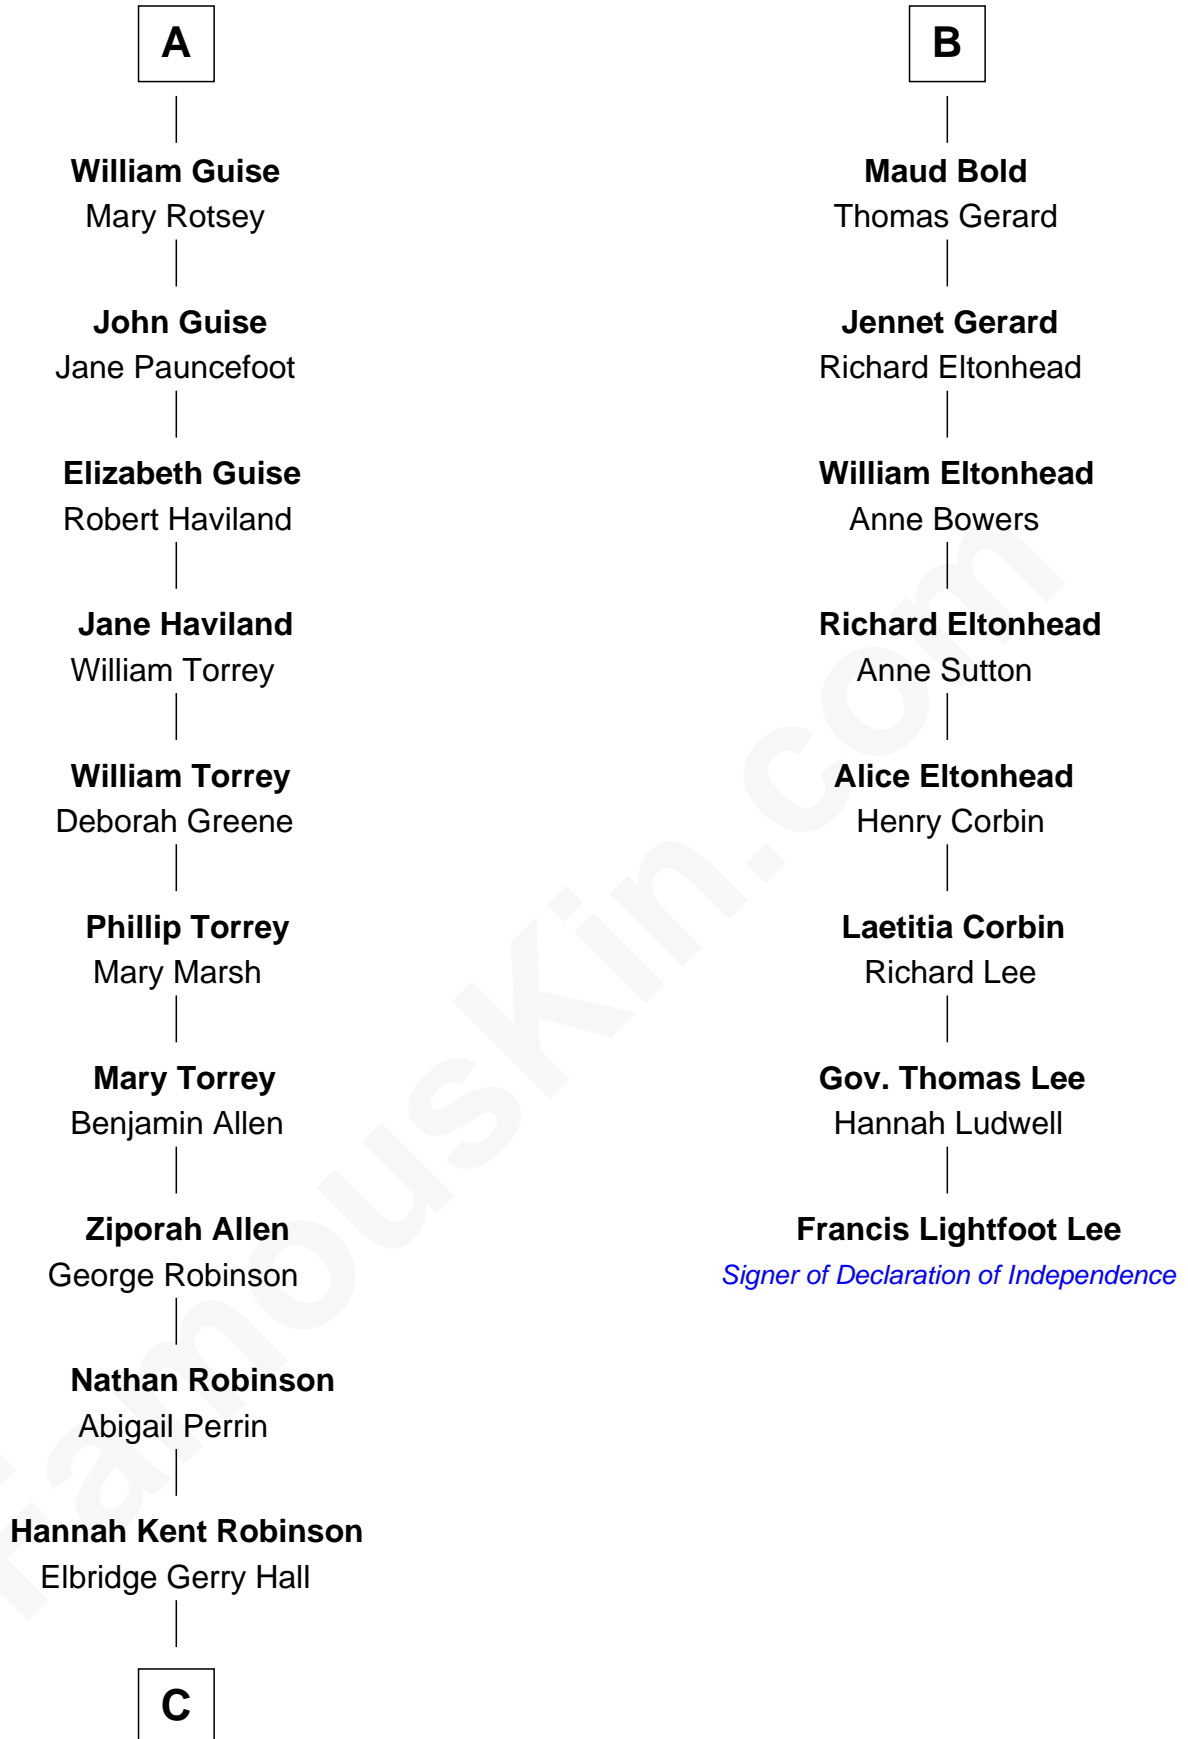

**FamousKin.com**  
**Relationship Chart of**  
**Raquel Welch**  
*Movie Actress*

14th cousin 6 times removed of

**Francis Lightfoot Lee**  
*Signer of the Declaration of Independence*

**C**

Justin Smith Hall  
Sarah Mehitable Stanford

Emery Stanford Hall  
Clara Louise Adams

Josephine Sarah Hall  
Armando Carlos Tejada

Raquel Welch  
*aka Raquel Welch*

FamousKin.com