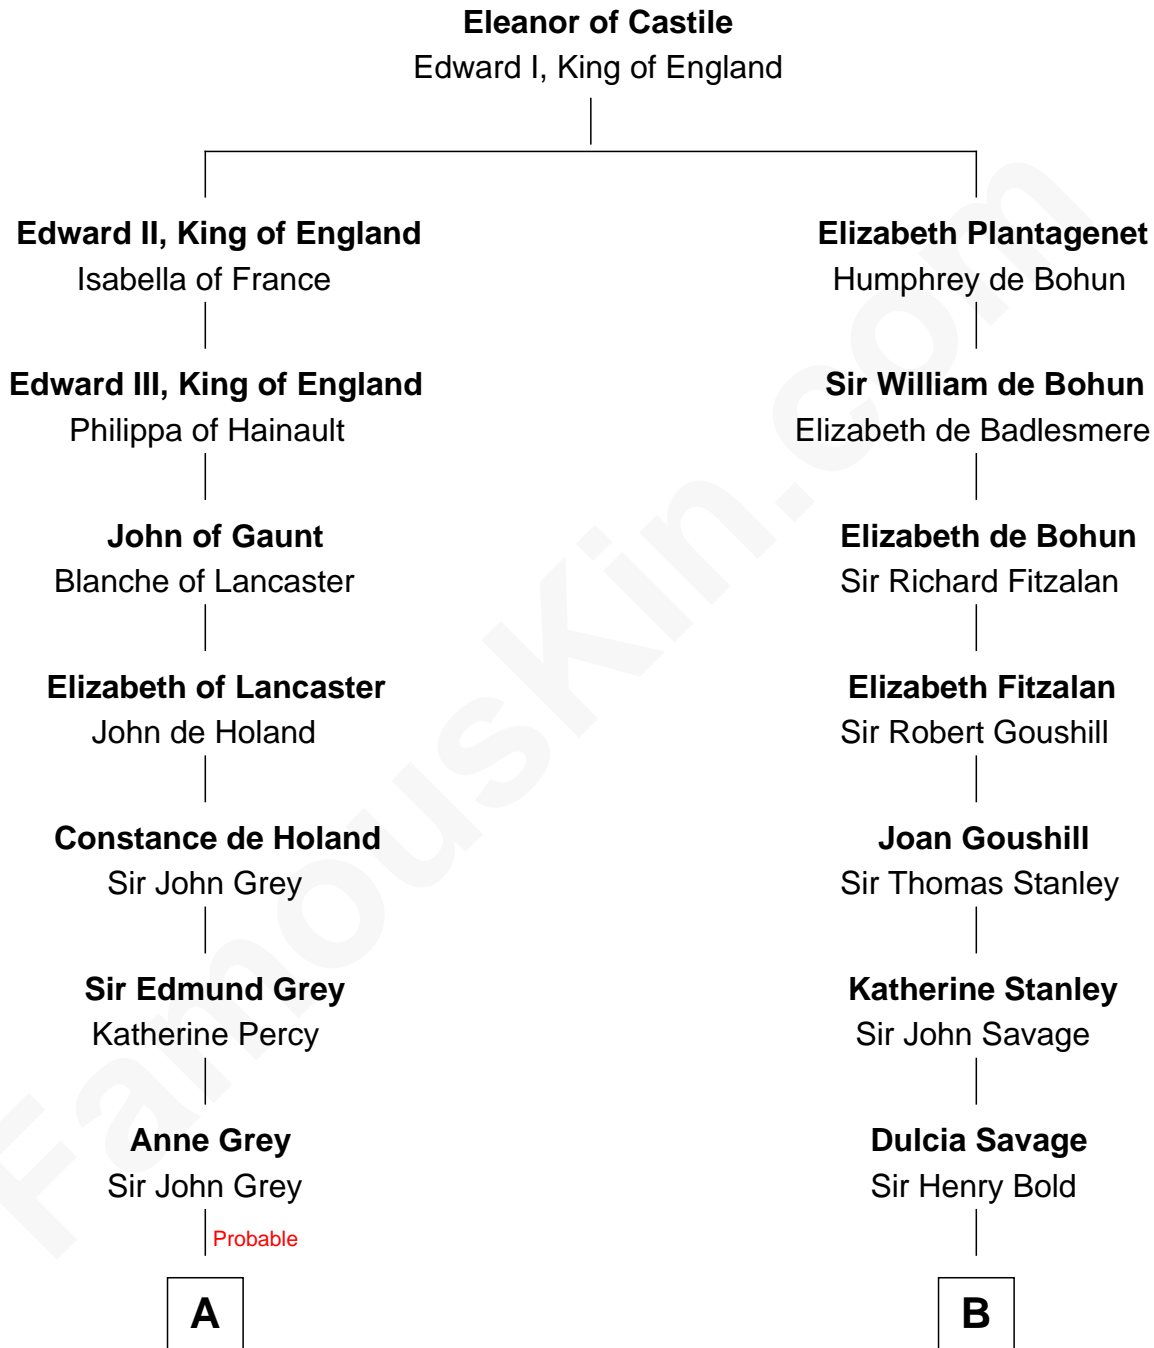

FamousKin.com Relationship Chart of

Raquel Welch
Movie Actress

14th cousin 7 times removed of

Francis Lightfoot Lee

Signer of the Declaration of Independence

C

Hannah Kent Robinson

Elbridge Gerry Hall

Justin Smith Hall

Sarah Mehitable Stanford

Emery Stanford Hall

Clara Louise Adams

Josephine Sarah Hall

Armando Carlos Tejada

Raquel Welch

aka Raquel Welch