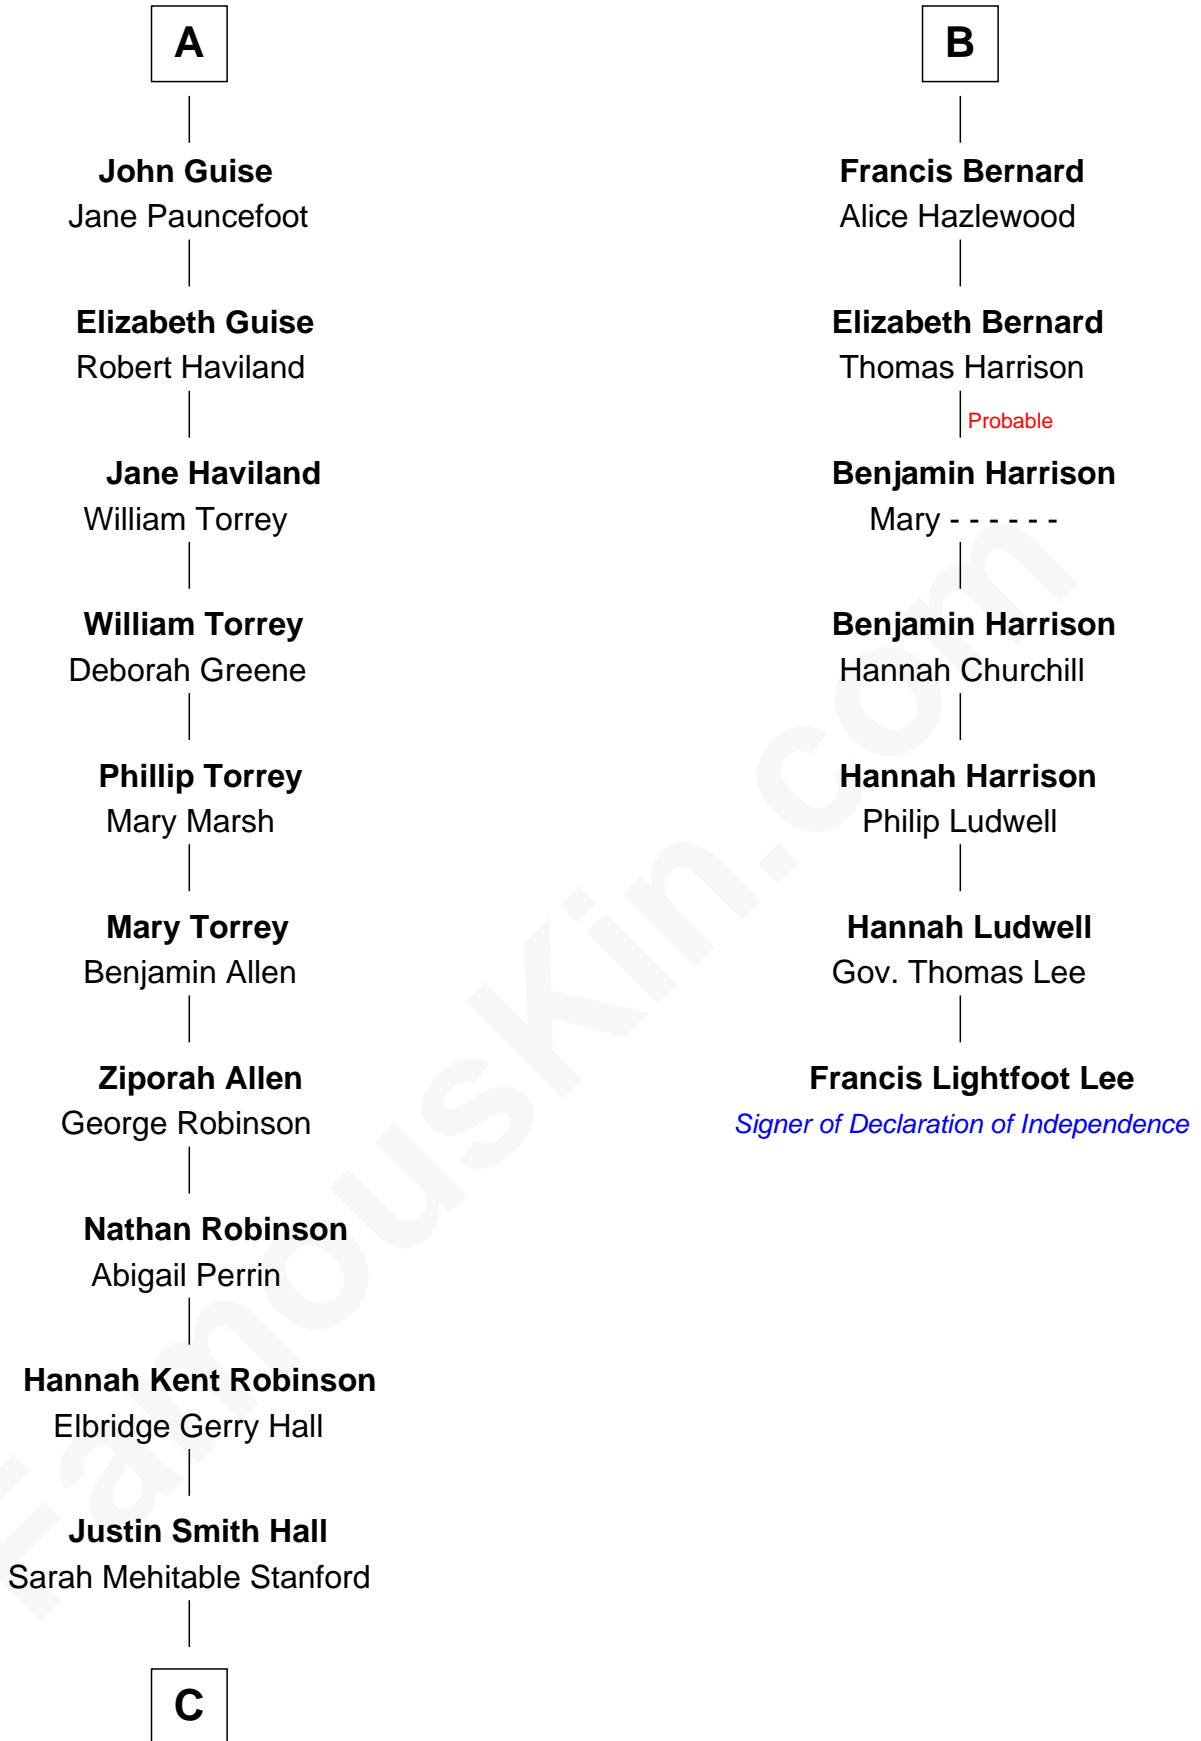

# FamousKin.com Relationship Chart of

**Raquel Welch**

*Movie Actress*

13th cousin 6 times removed of

**Francis Lightfoot Lee**

*Signer of the Declaration of Independence*

**C**

—  
**Emery Stanford Hall**  
Clara Louise Adams

—  
**Josephine Sarah Hall**  
Armando Carlos Tejada

—  
**Raquel Welch**  
*aka Raquel Welch*

FamousKin.com