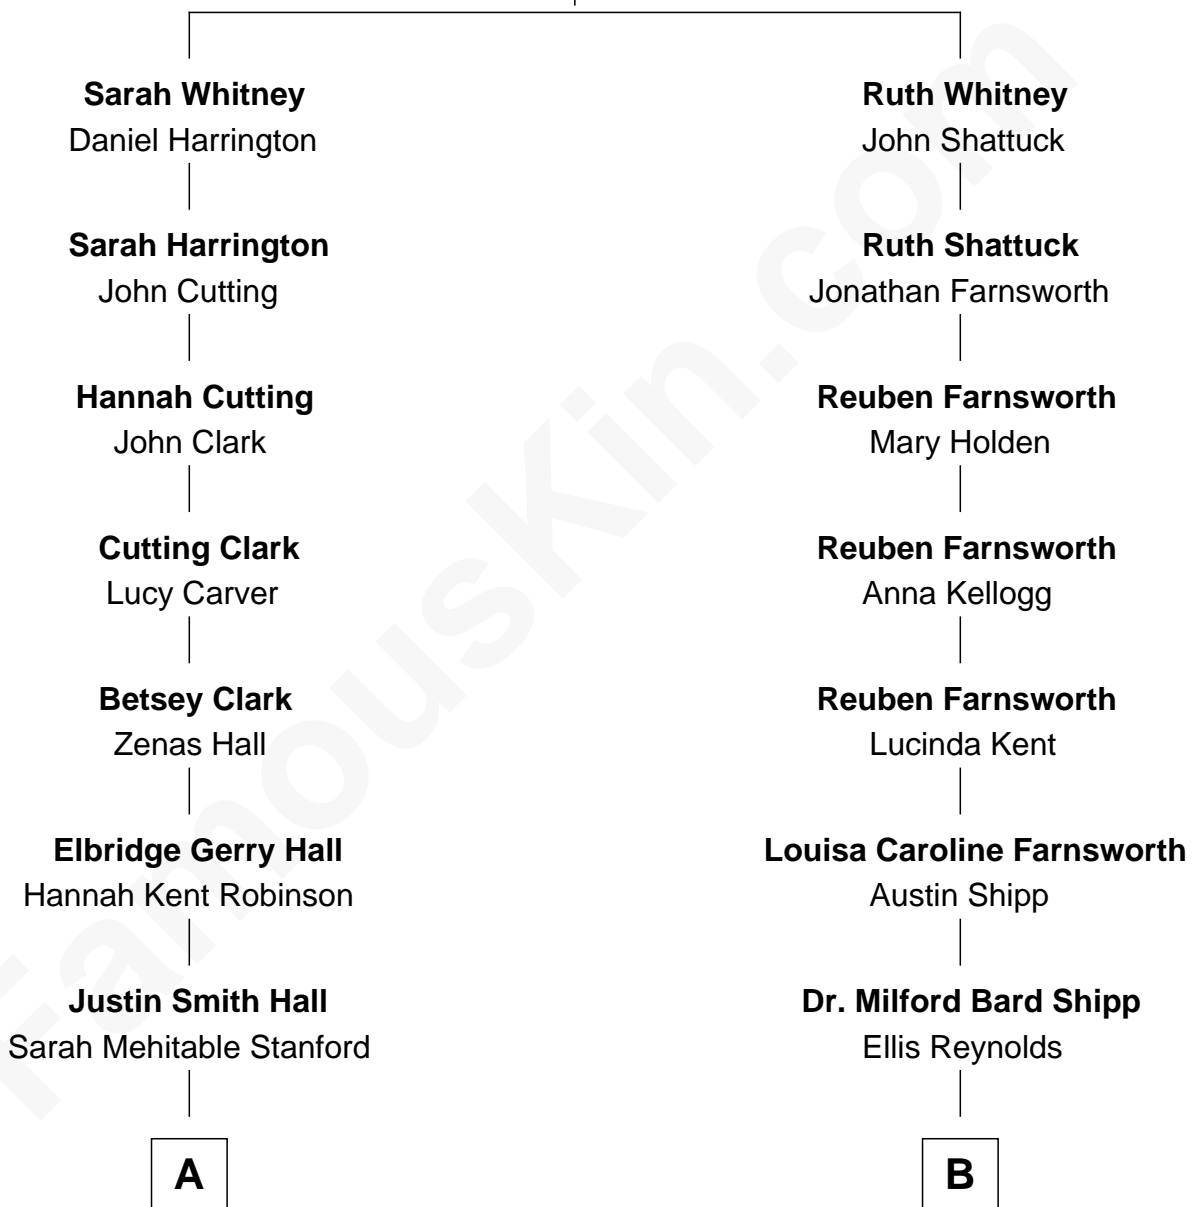

# FamousKin.com Relationship Chart of

**Raquel Welch**

*Movie Actress*

9th cousin 1 time removed of

**Amy Adams**

*Movie Actress*

**John Whitney**

Ruth Reynolds

**A**

**Emery Stanford Hall**  
Clara Louise Adams

**Josephine Sarah Hall**  
Armando Carlos Tejada

**Raquel Welch**  
*aka Raquel Welch*

**B**

**Olea Shipp**  
John Hyrum Hill

**Olea Lorraine Hill**  
Frank Ralph Adams

**Richard Kent Adams**  
Kathryn Hicken

**Amy Adams**  
*Movie Actress*

FamousKin.com