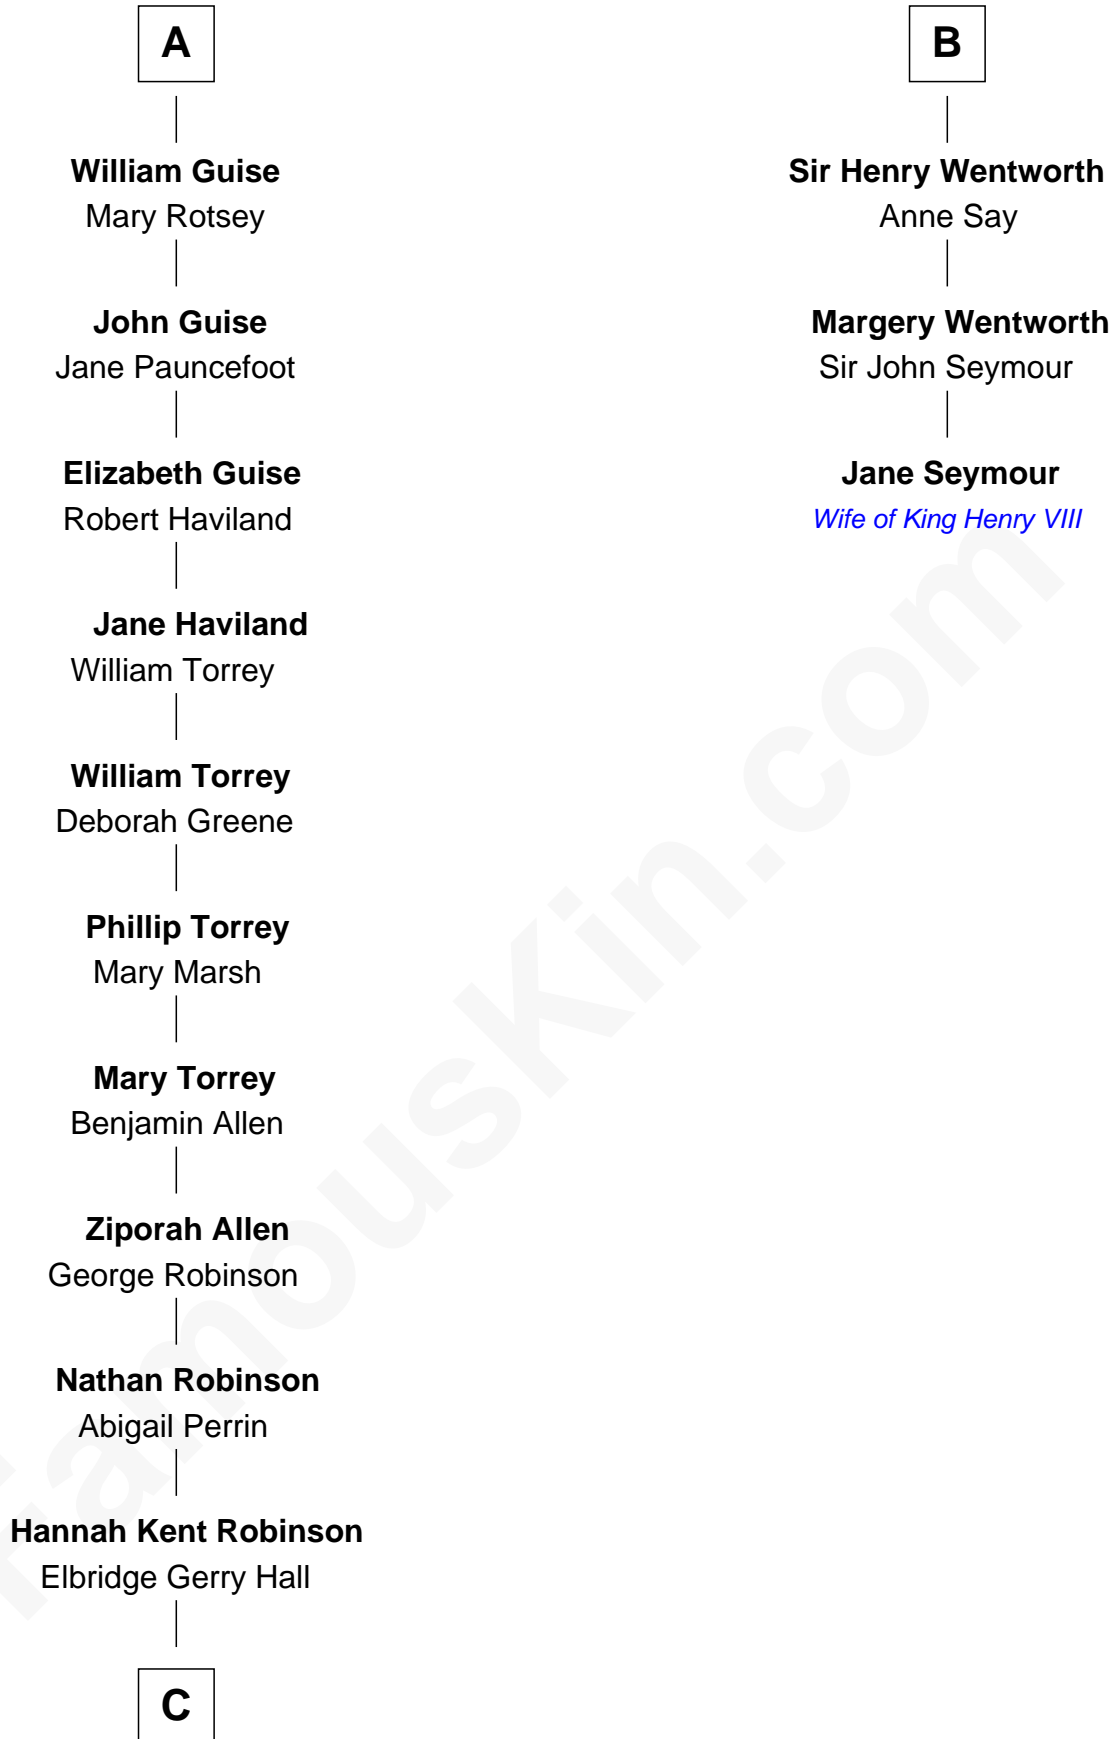

FamousKin.com Relationship Chart of

Raquel Welch

Movie Actress

9th cousin 11 times removed of

Jane Seymour

3rd Wife of King Henry VIII

C

Justin Smith Hall
Sarah Mehitable Stanford